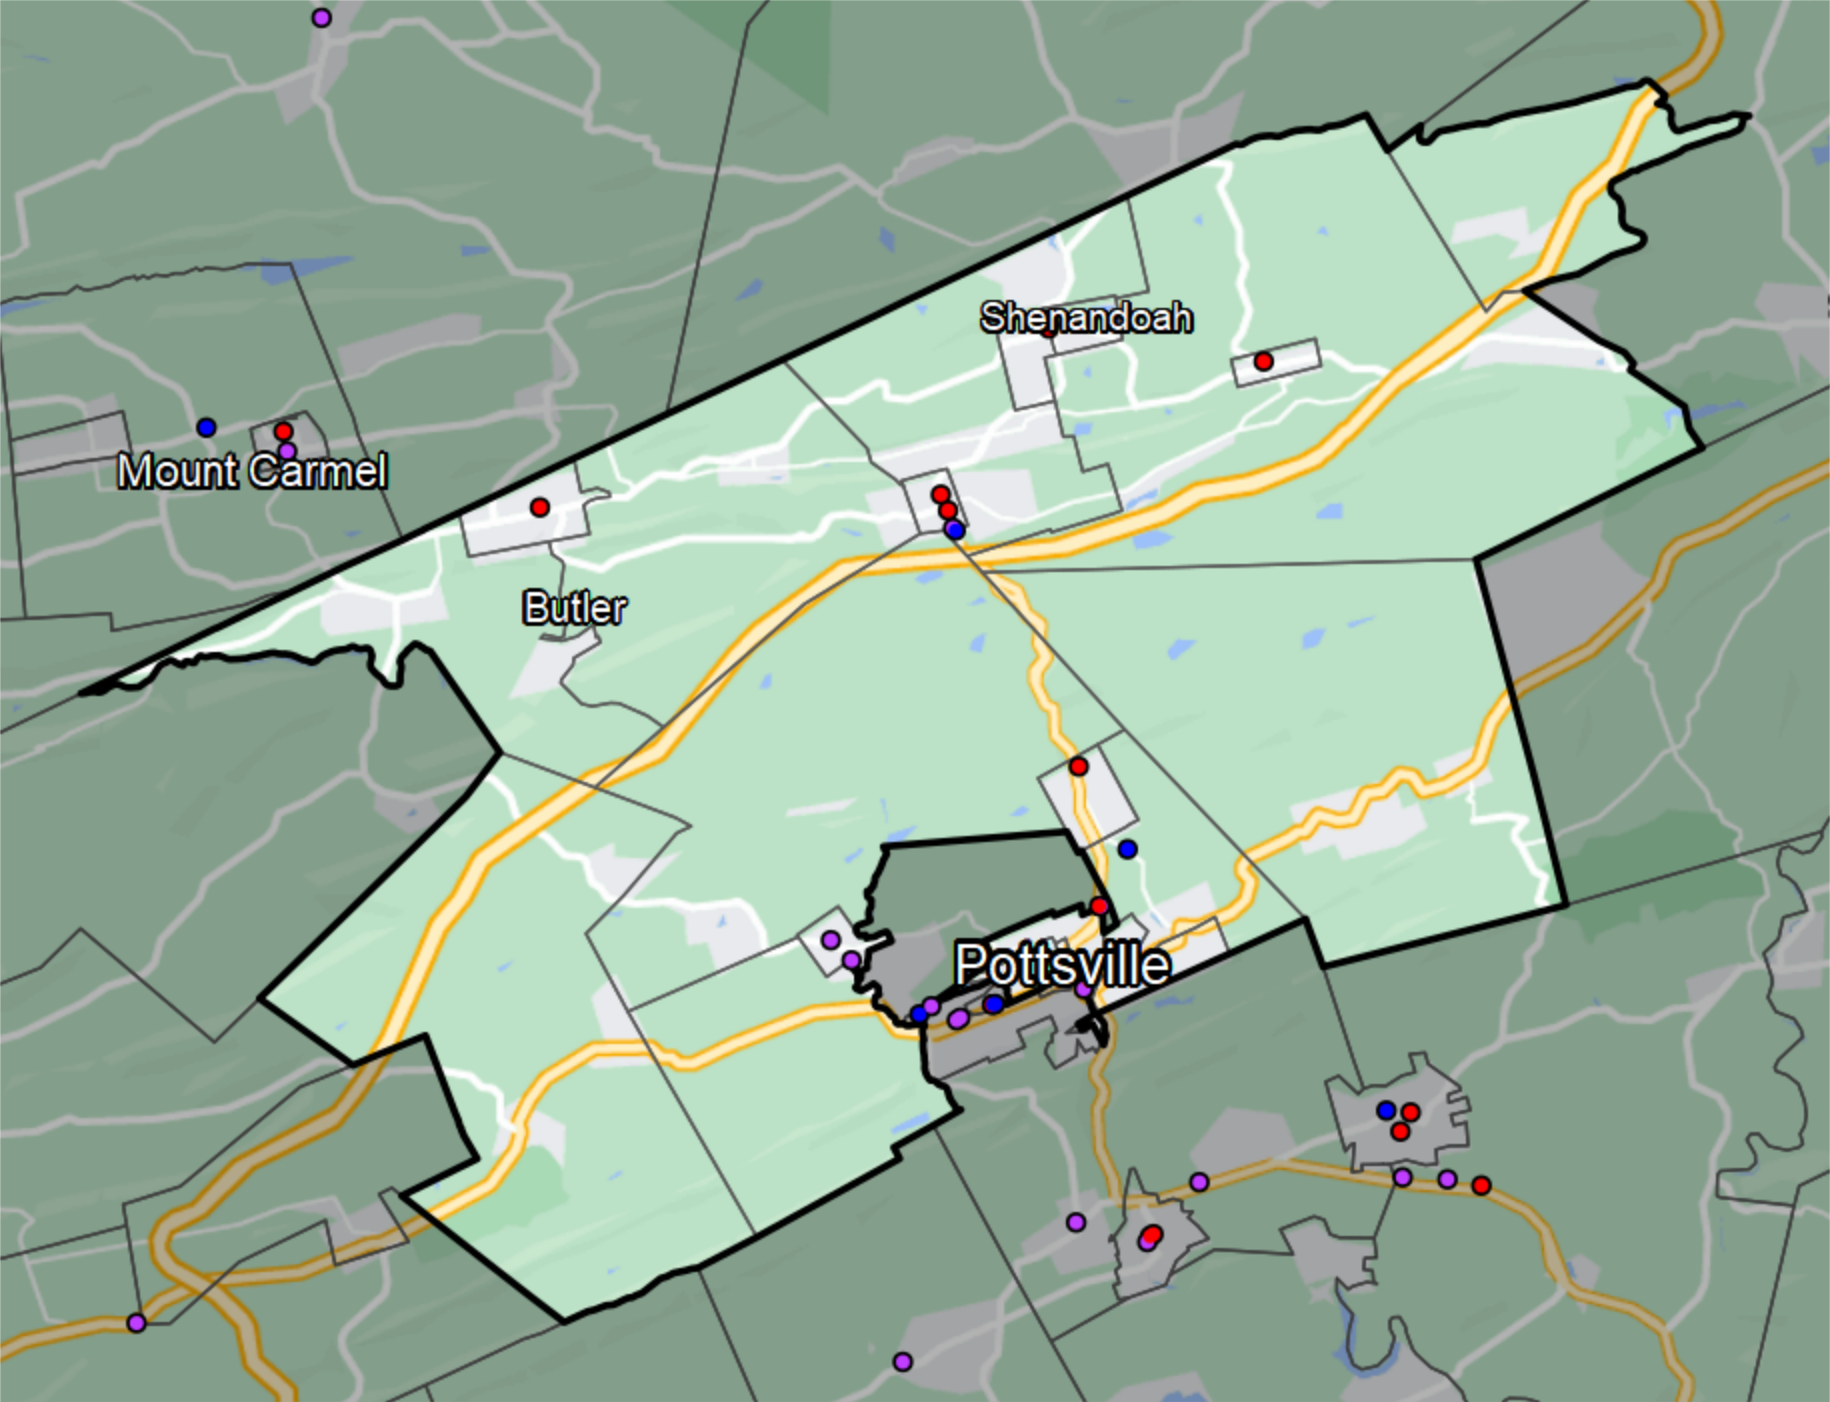

# Pennsylvania - State House District 123

**Banking Desert**  
No Branches within 10 Miles of Population Center

**Financial Institutions**  
Bank: 4  
Bank, Out-of-State: 9  
Credit Union: 2  
Credit Union, Out-of-State: 0

Sources: NCUA, FDIC, UW-Madison Population Lab, CDFI, US Census, Google Maps, CUNA