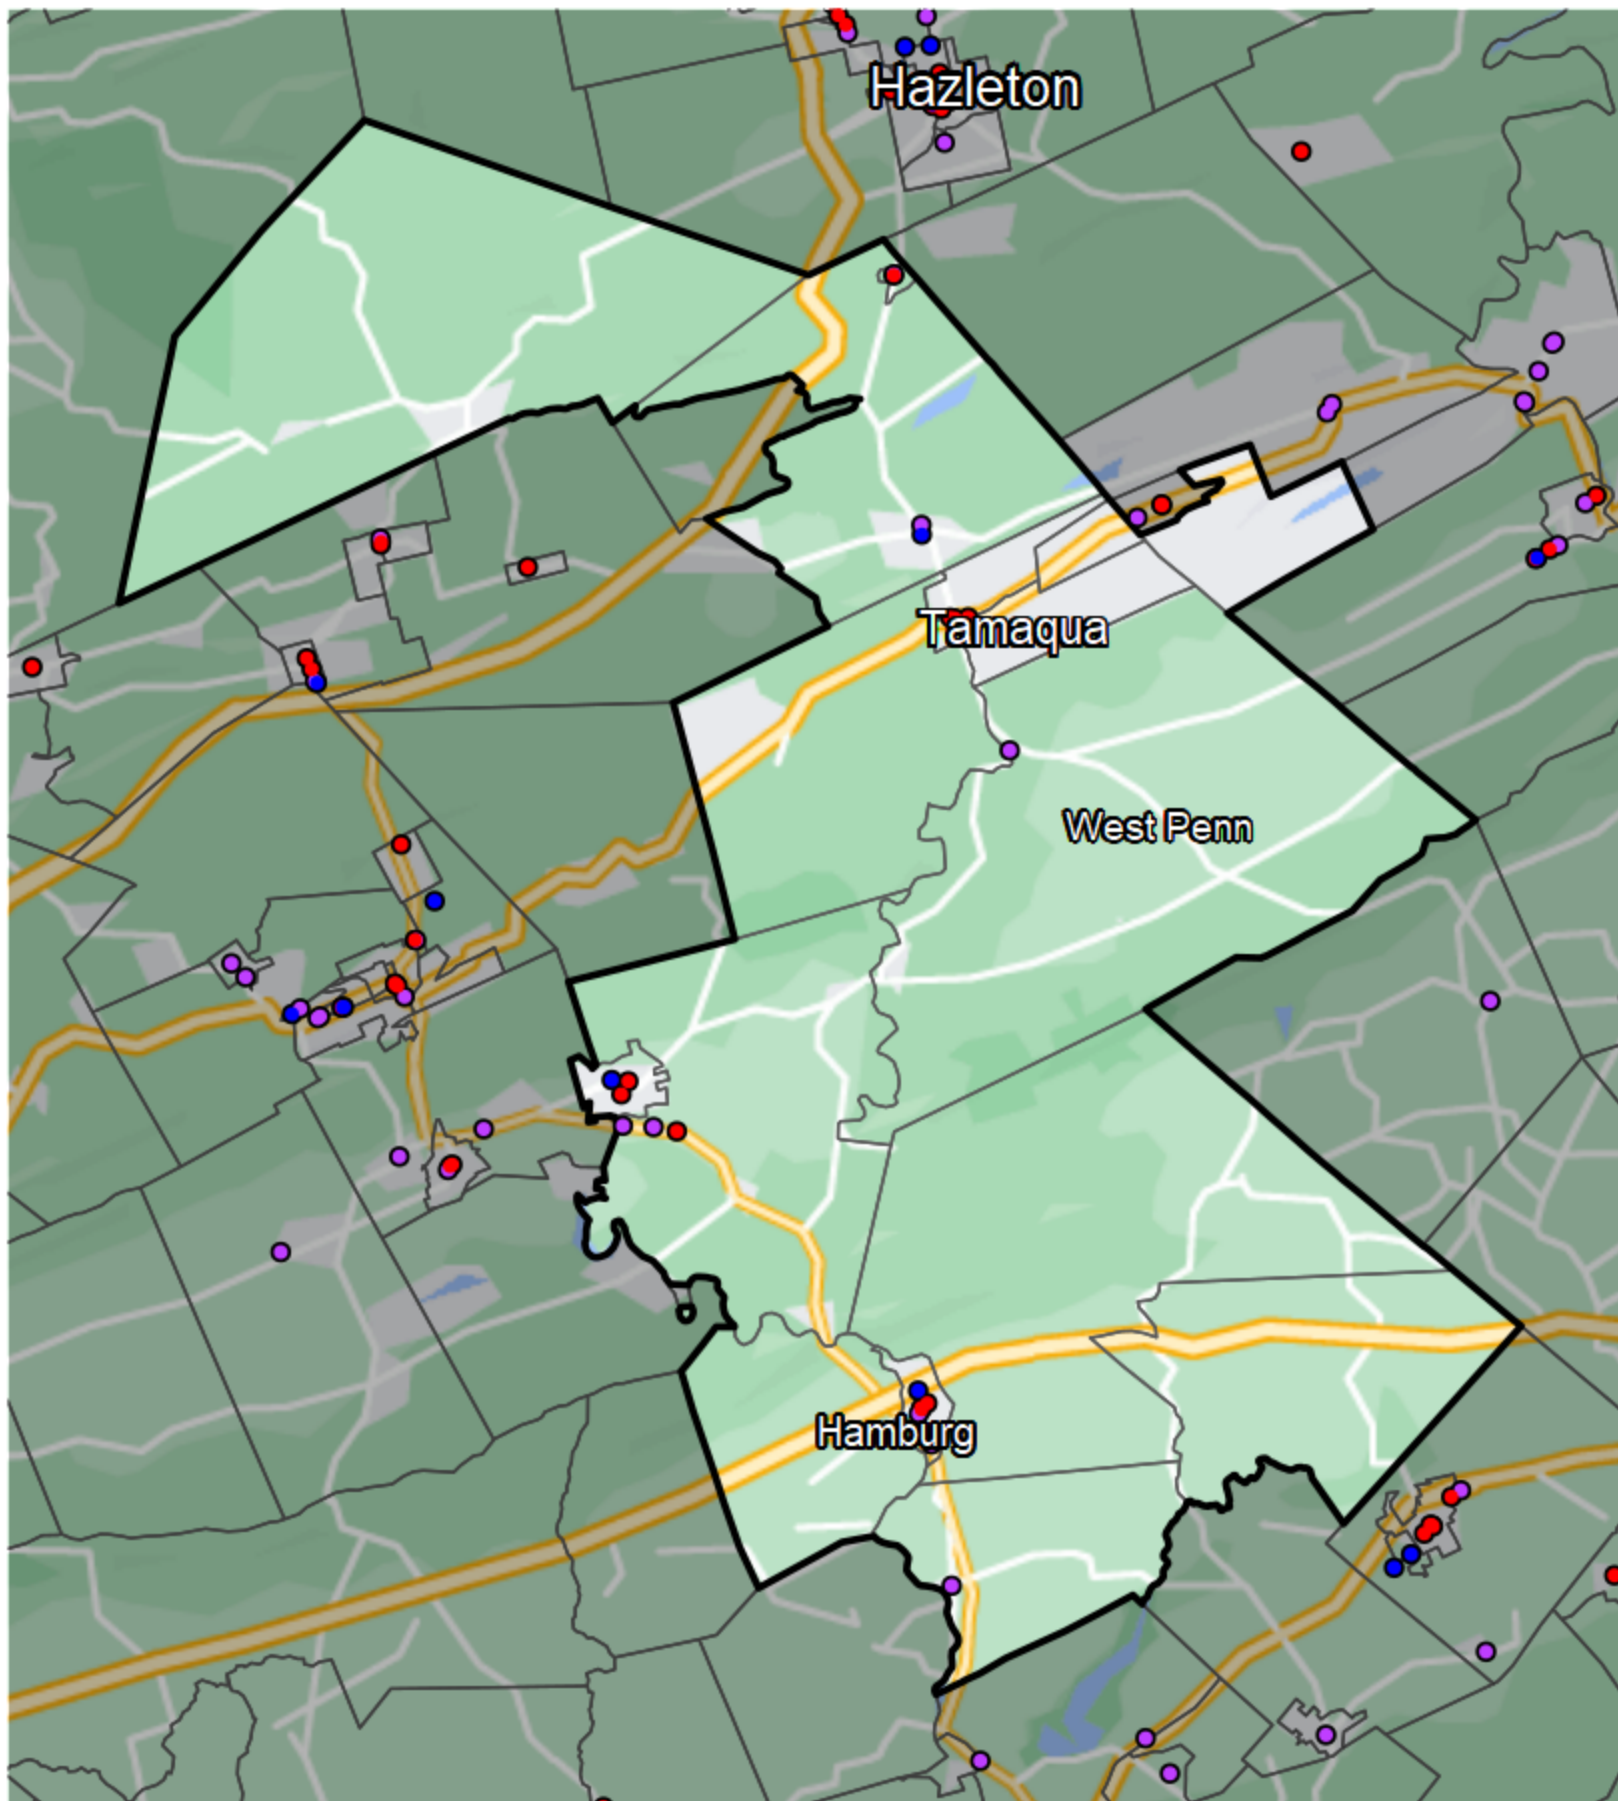

Pennsylvania - State House District 124

Banking Desert

No Branches within 10 Miles of Population Center

Financial Institutions

- Bank: 8
- Bank, Out-of-State: 10
- Credit Union: 3
- Credit Union, Out-of-State: 0