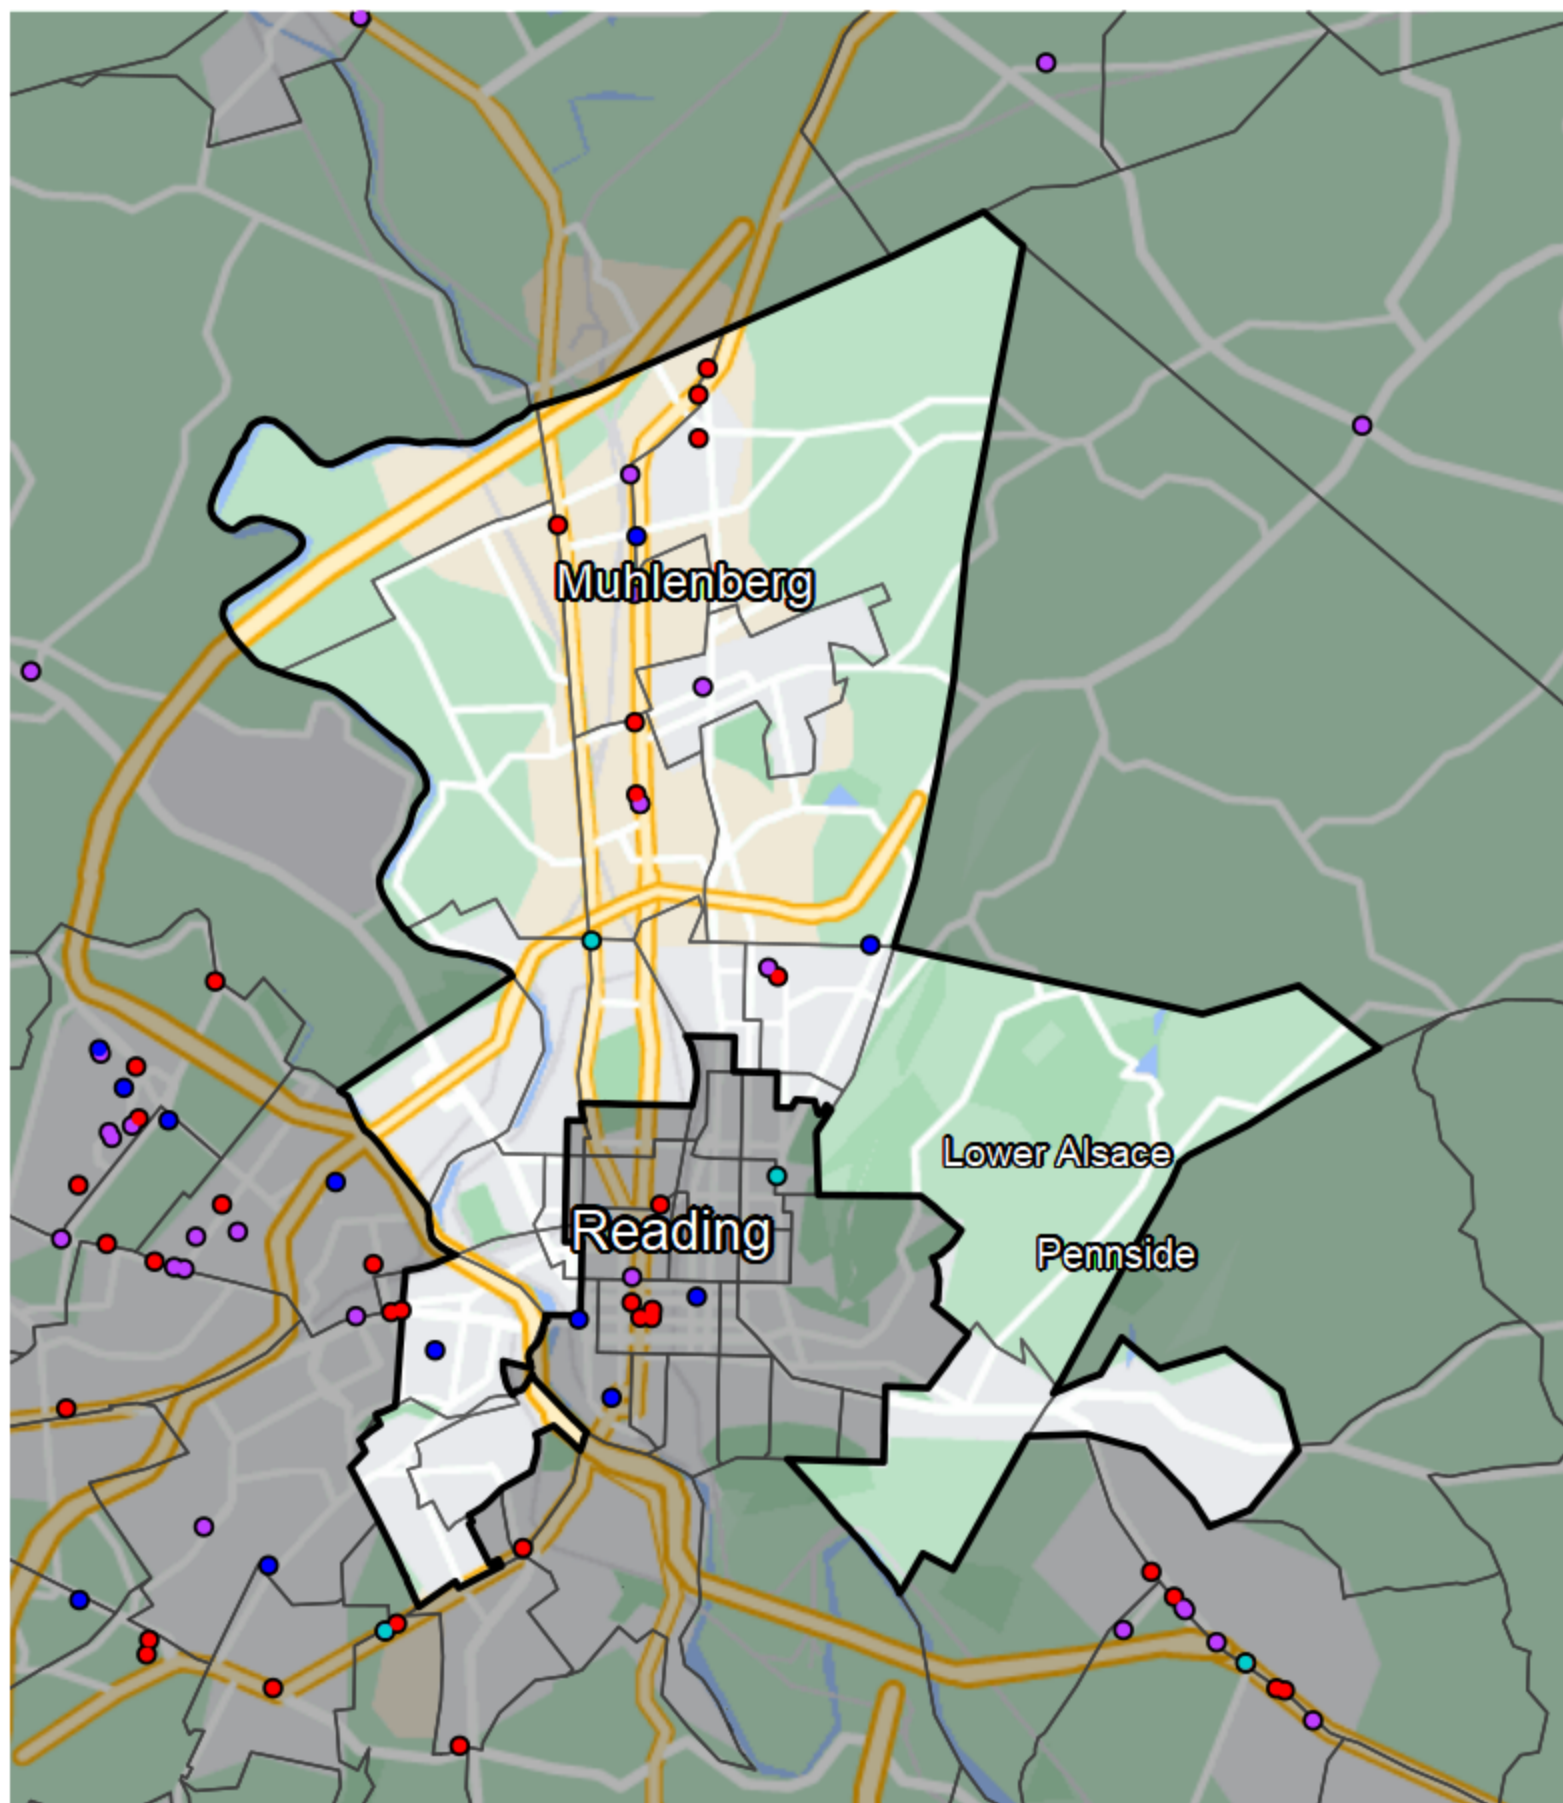

Pennsylvania - State House District 126

Banking Desert

 No Branches within 10 Miles of Population Center

Financial Institutions

-  Bank: 6
-  Bank, Out-of-State: 7
-  Credit Union: 3
-  Credit Union, Out-of-State: 1