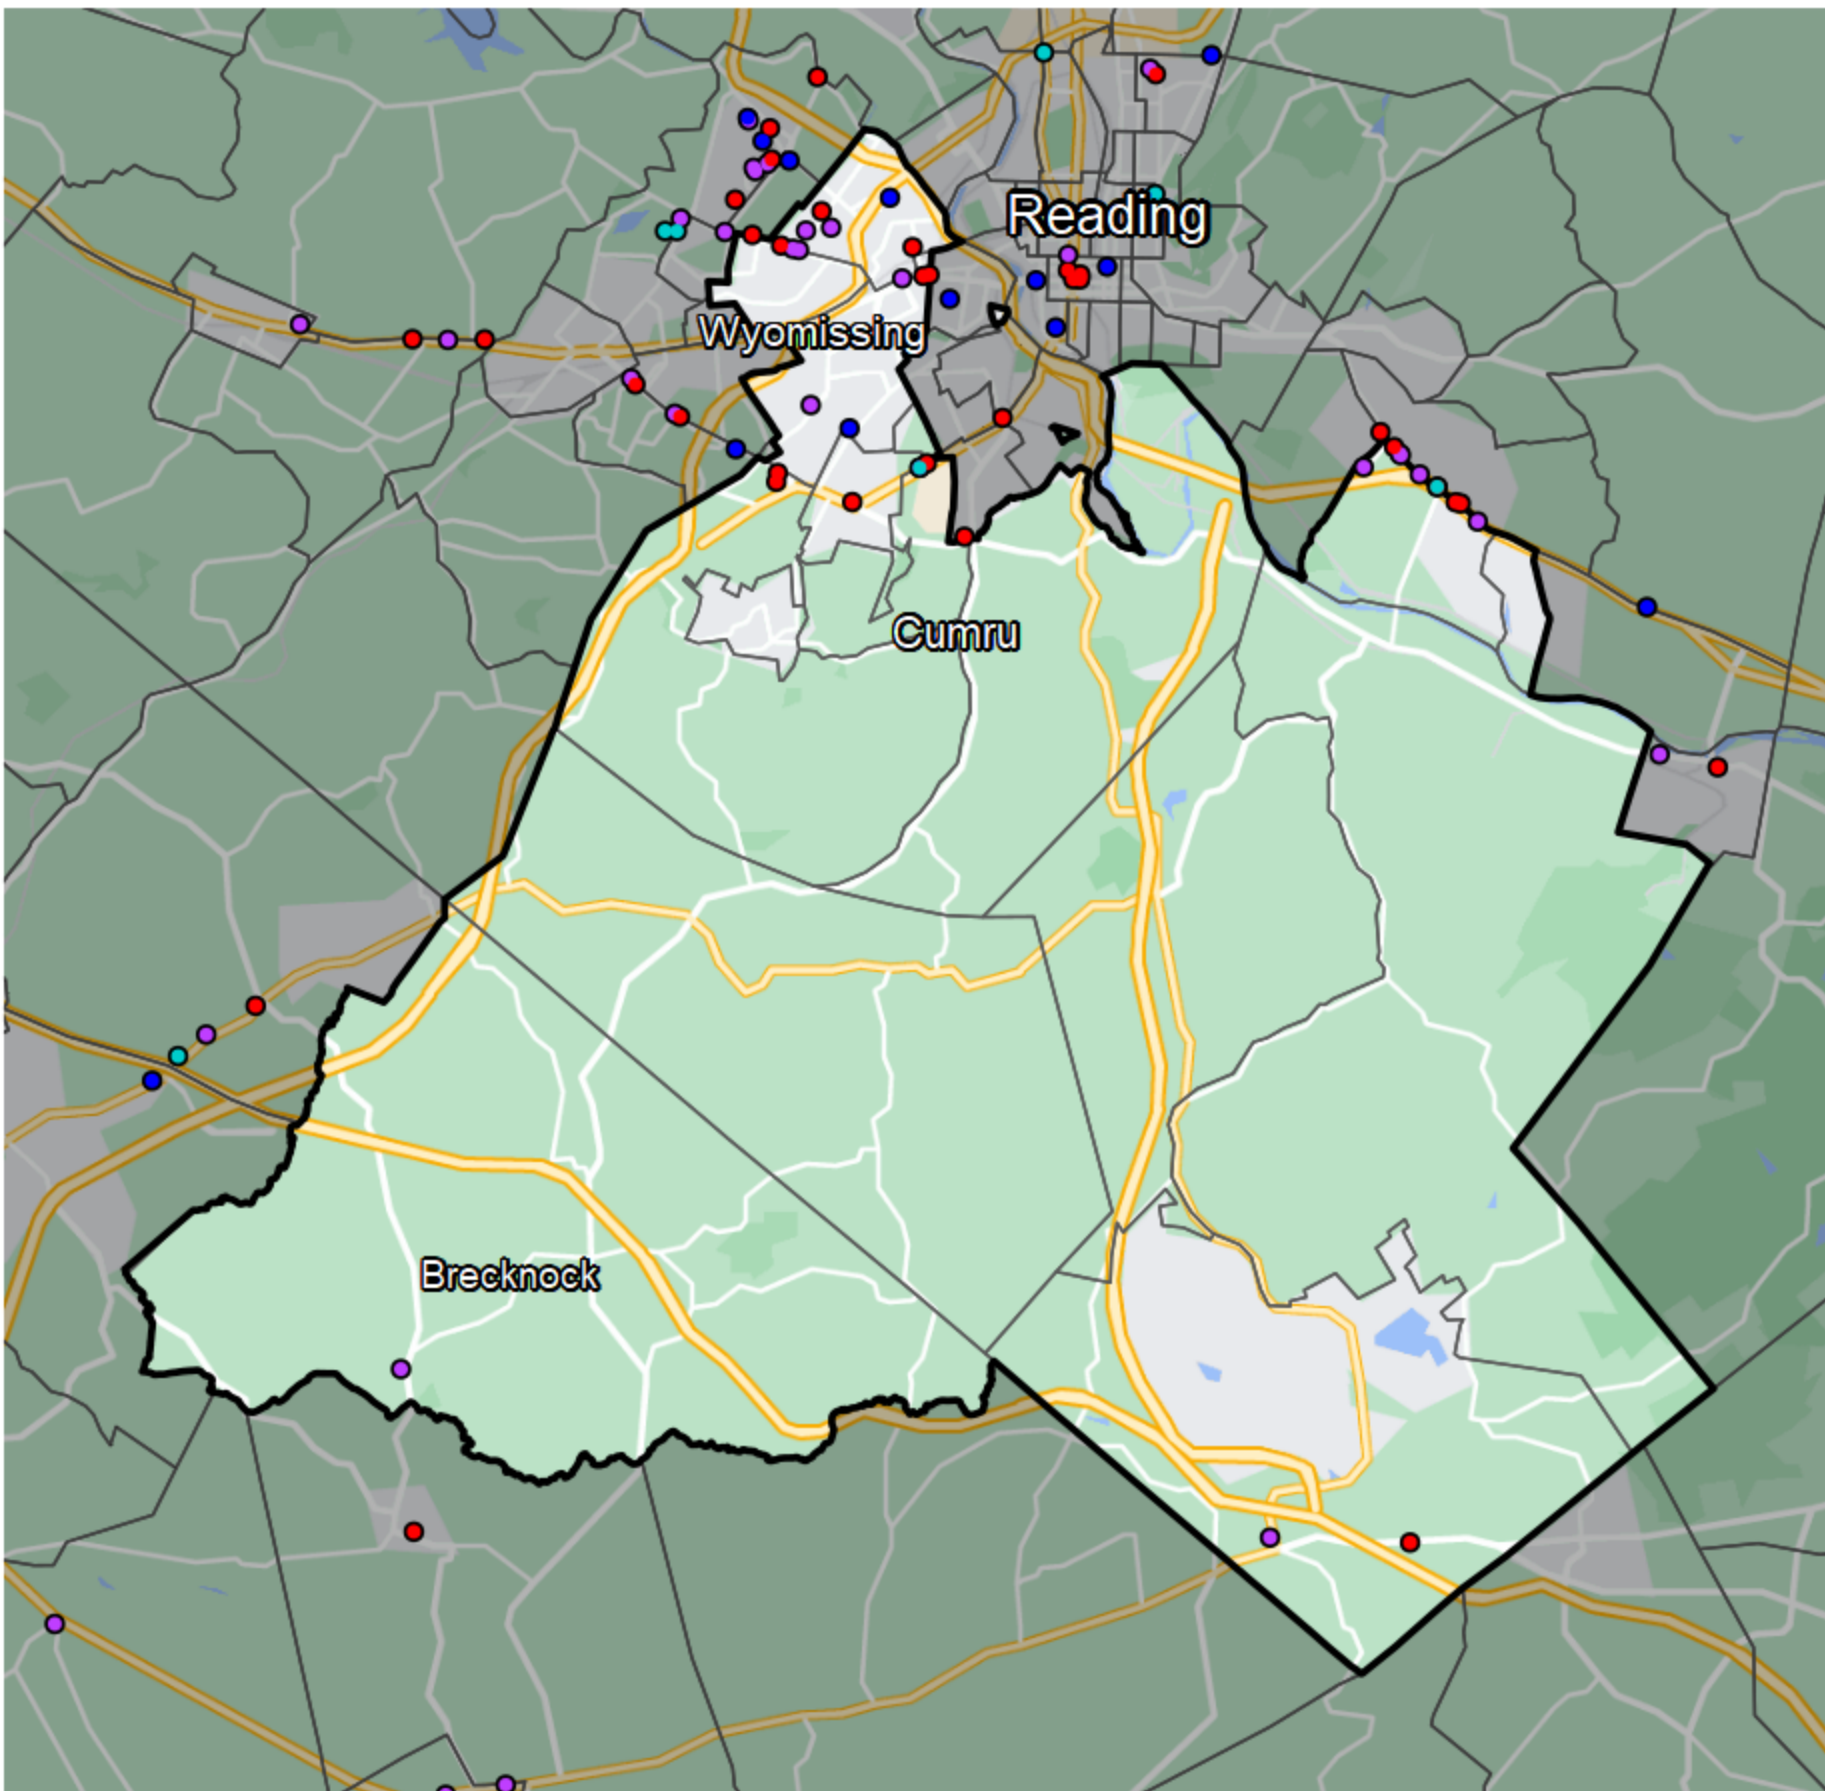

# Pennsylvania - State House District 128

## Banking Desert

No Branches within 10 Miles of Population Center