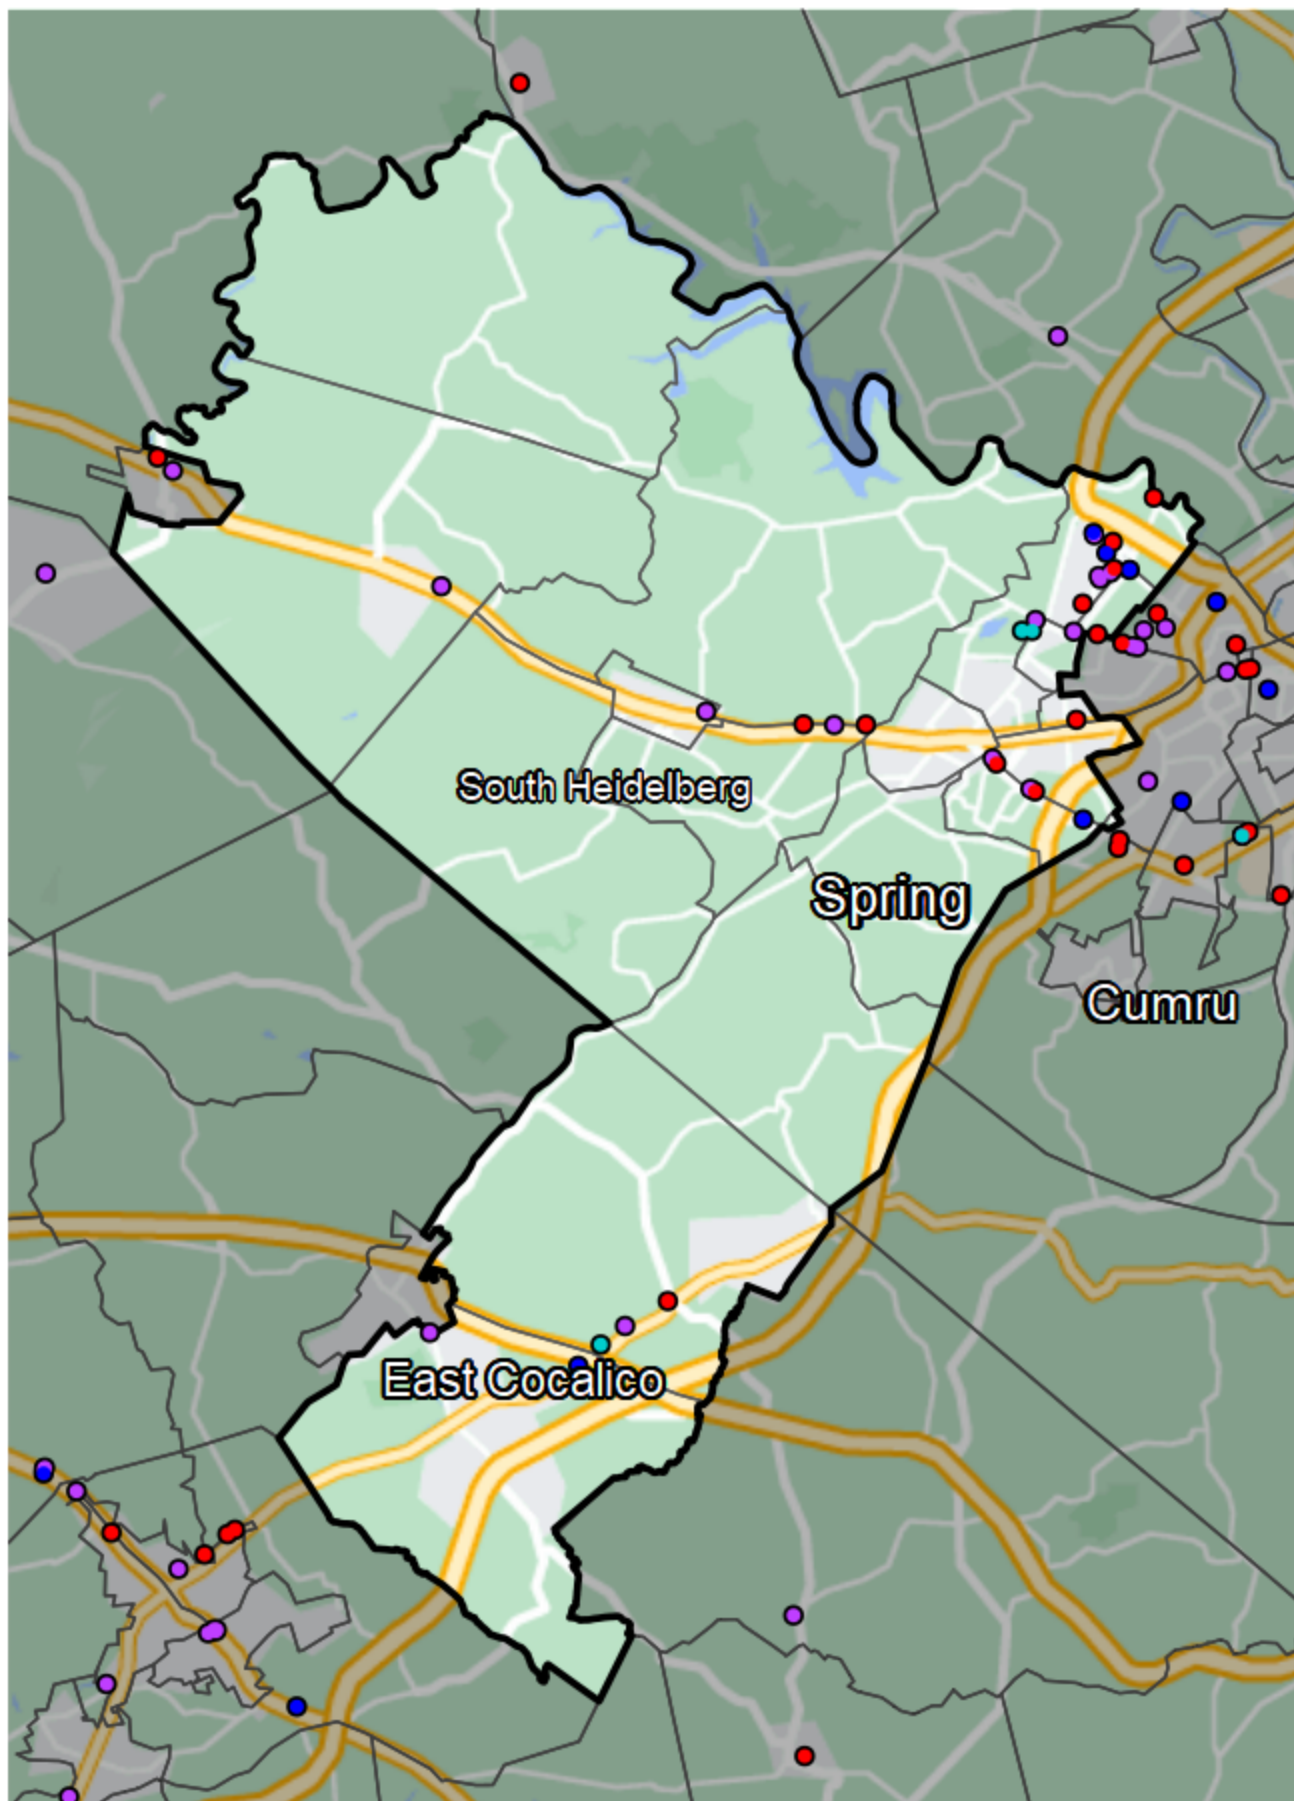

Pennsylvania - State House District 129

Banking Desert
No Branches within 10 Miles of Population Center

Financial Institutions

- Bank: 12
- Bank, Out-of-State: 11
- Credit Union: 5
- Credit Union, Out-of-State: 3