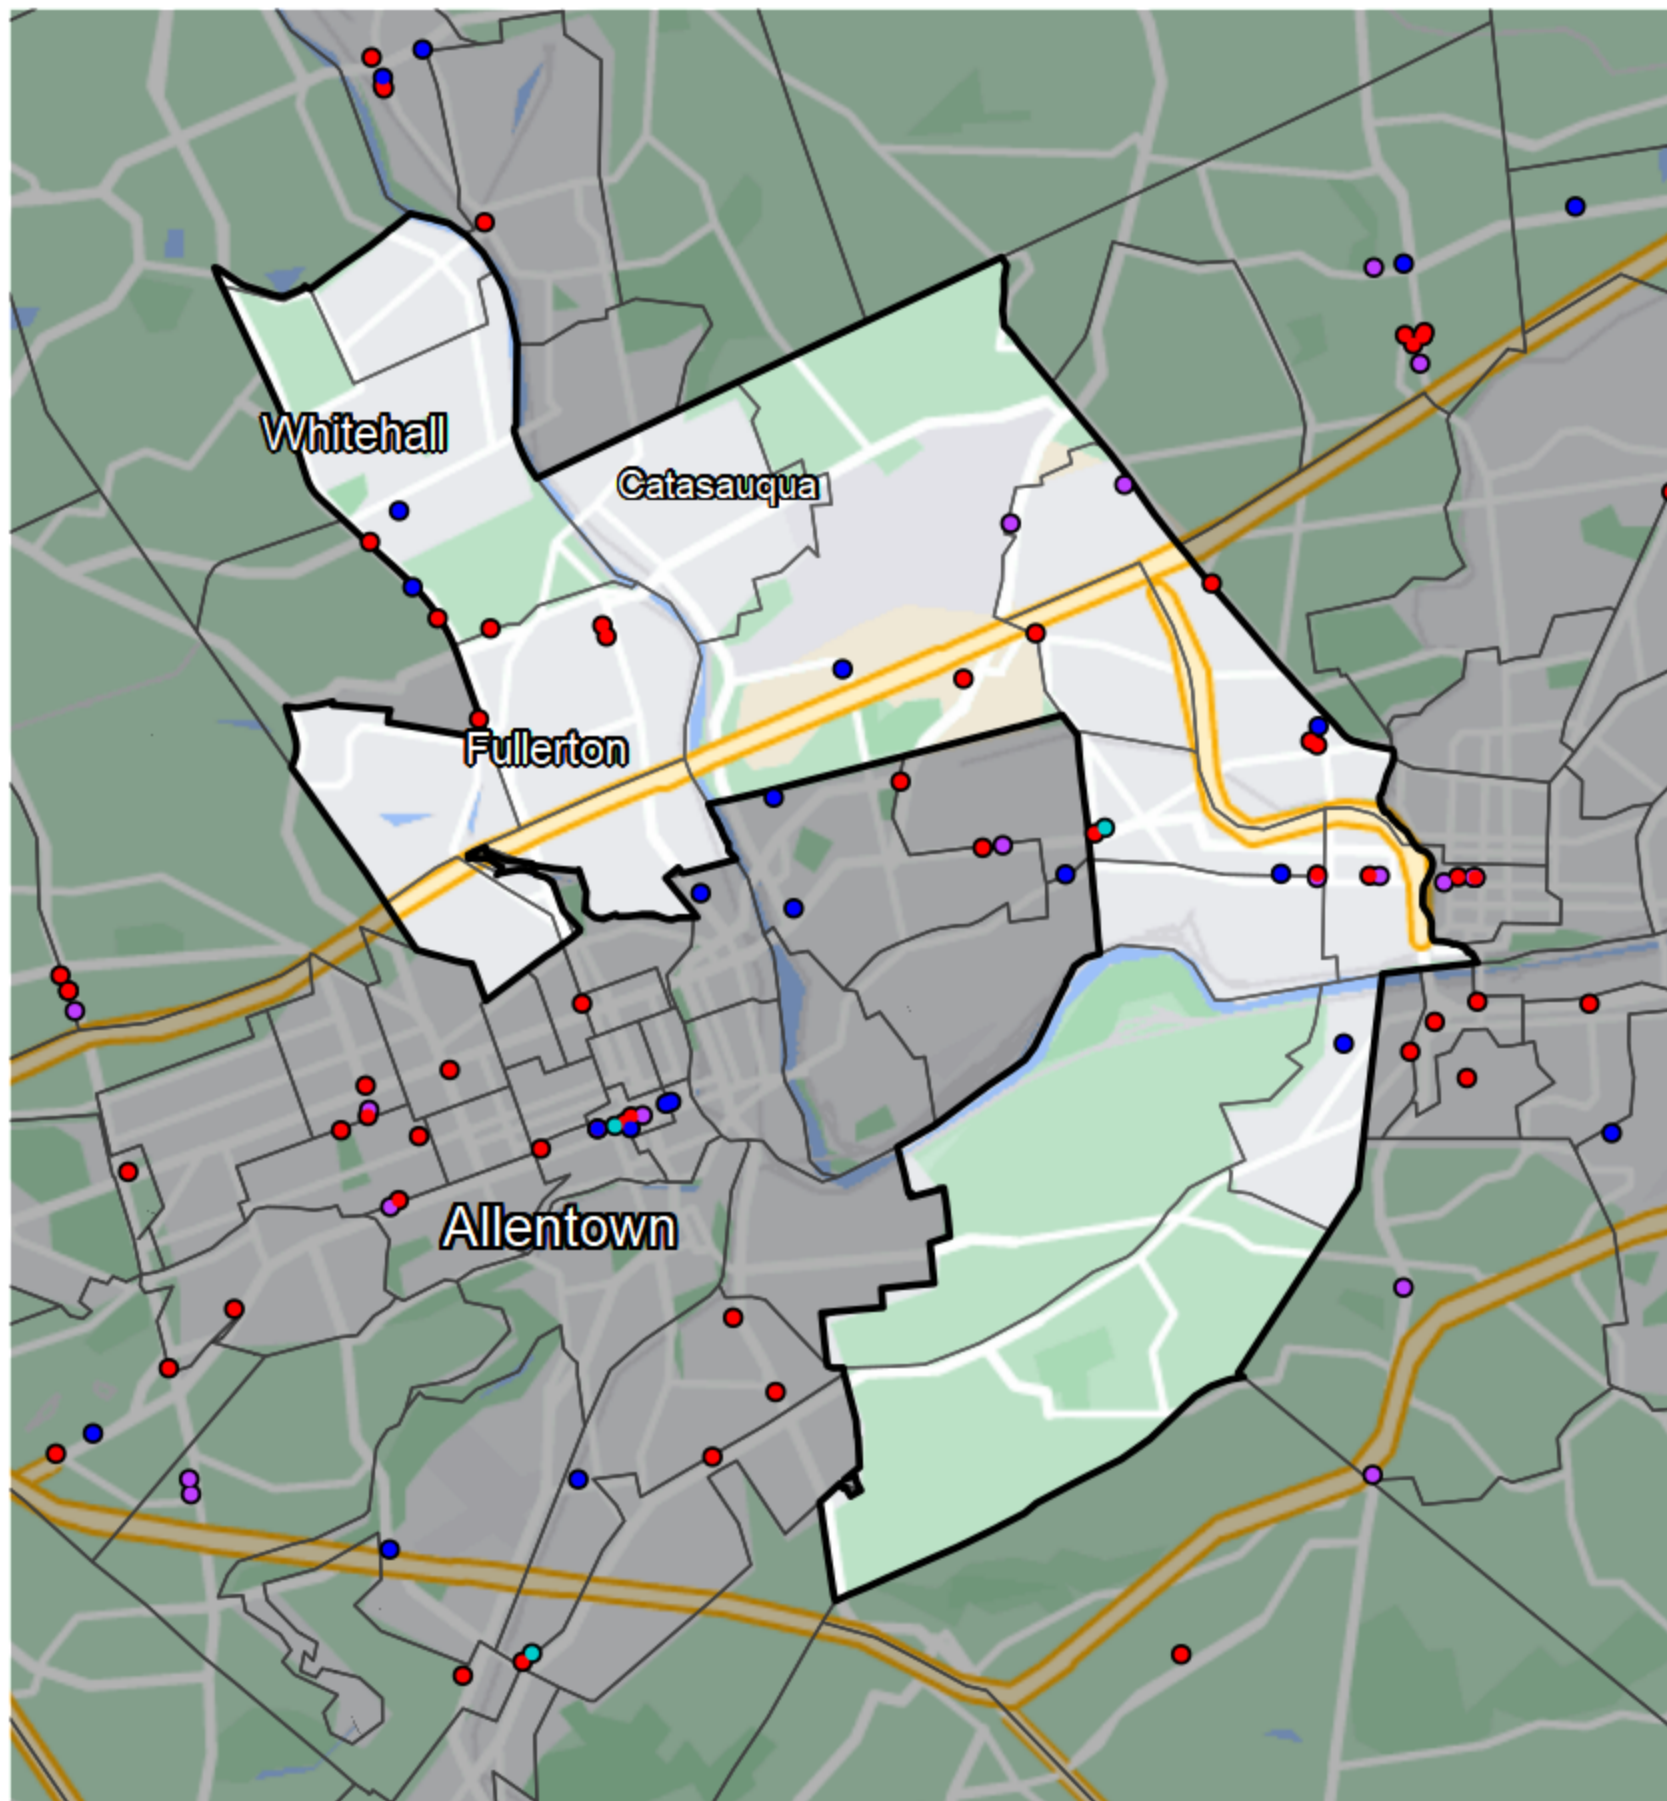

Pennsylvania - State House District 133

Banking Desert

No Branches within 10 Miles of Population Center

Financial Institutions

- Bank: 5
- Bank, Out-of-State: 12
- Credit Union: 5
- Credit Union, Out-of-State: 1