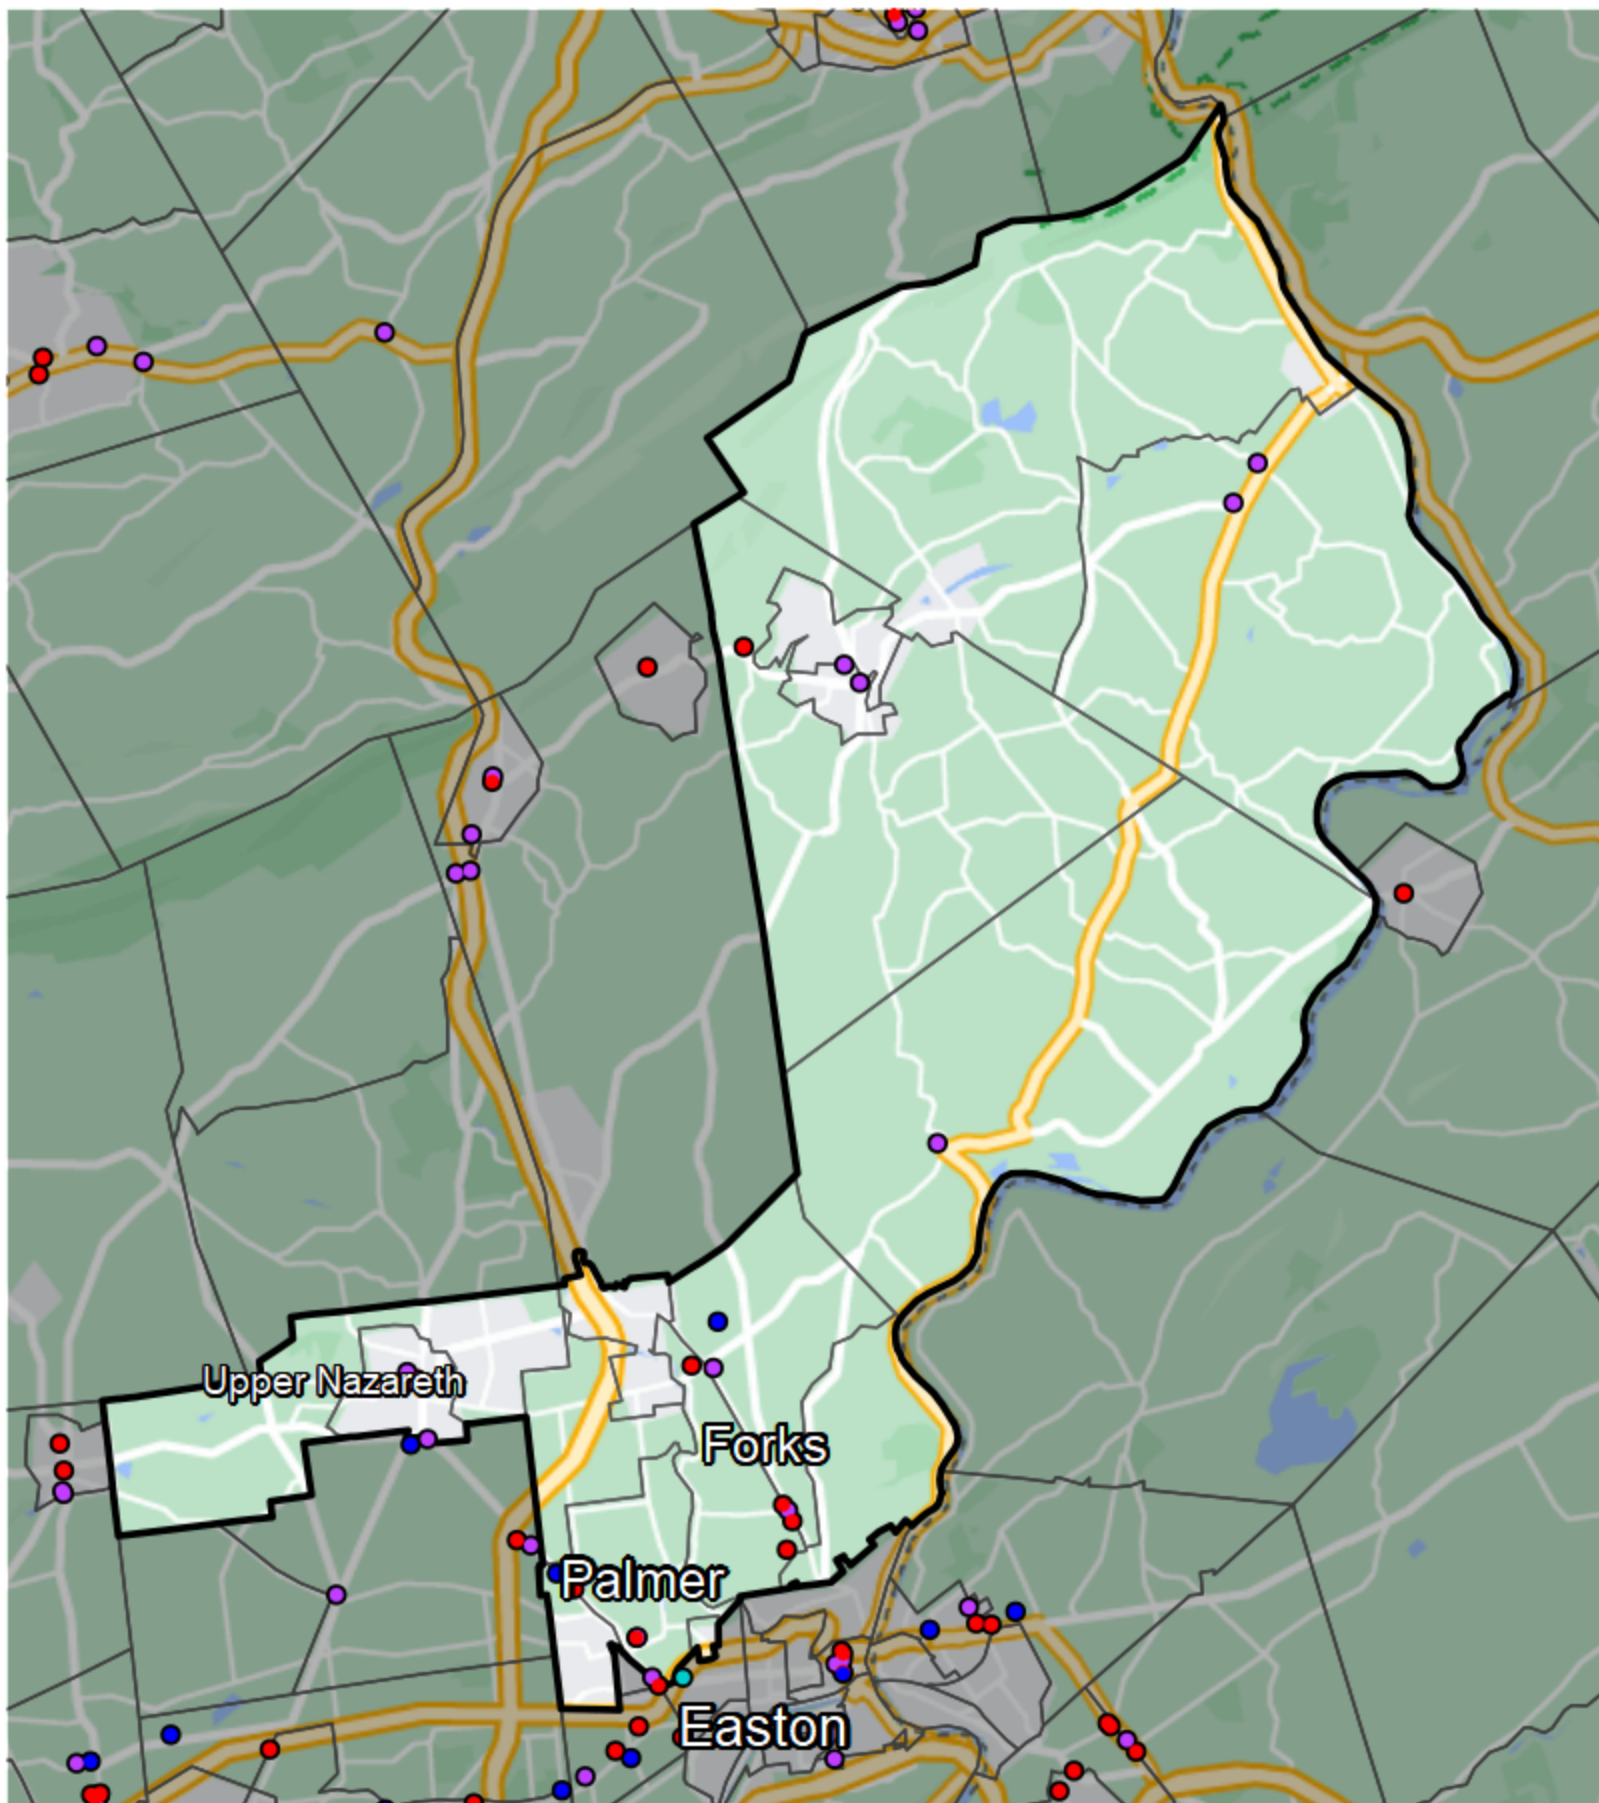

Pennsylvania - State House District 137

Banking Desert

No Branches within 10 Miles of Population Center

Financial Institutions

- Bank: 12
- Bank, Out-of-State: 8
- Credit Union: 2
- Credit Union, Out-of-State: 0