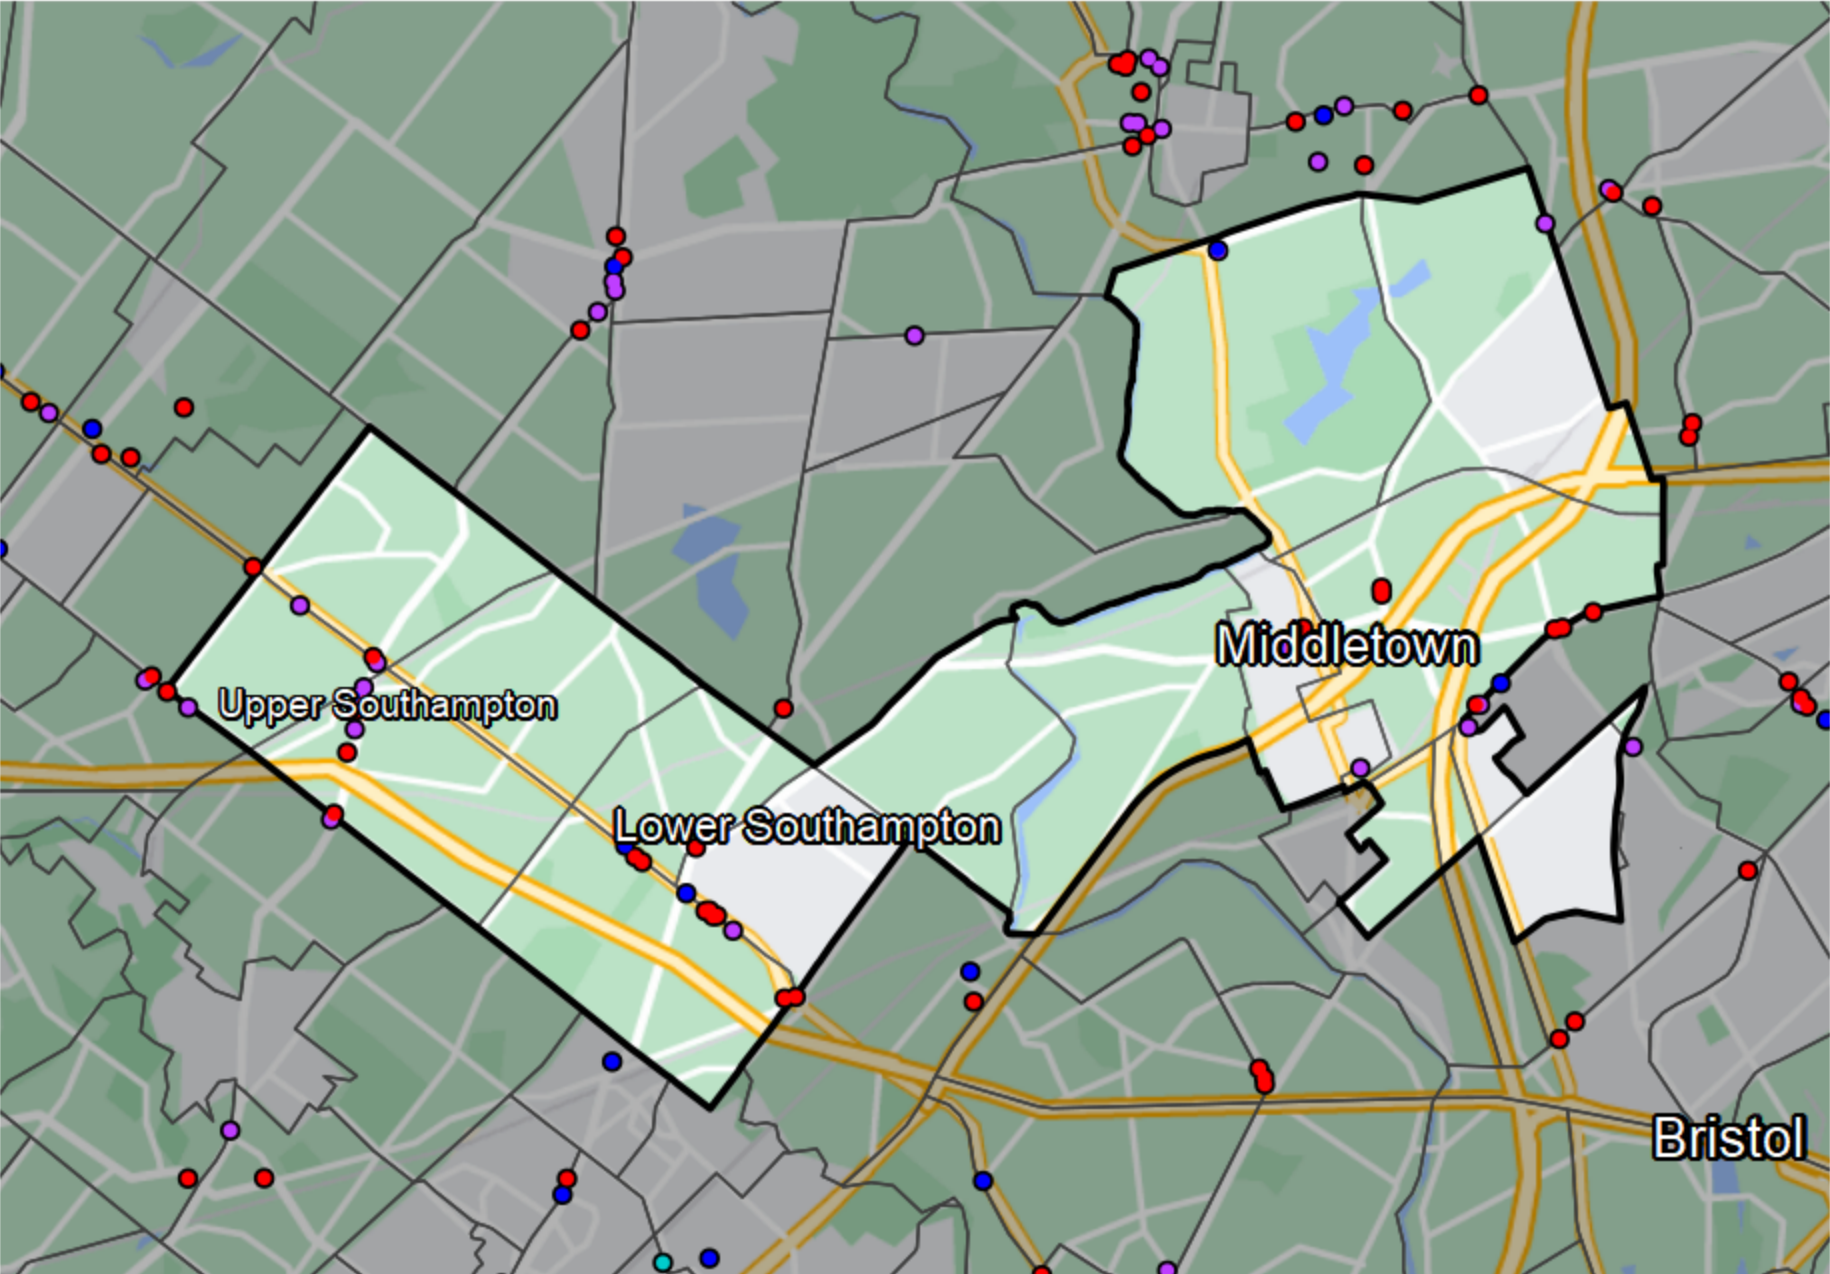

# Pennsylvania - State House District 142

**Banking Desert**  
No Branches within 10 Miles of Population Center

**Financial Institutions**  
Bank: 12  
Bank, Out-of-State: 21  
Credit Union: 3  
Credit Union, Out-of-State: 0

Sources: NCUA, FDIC, UW-Madison Population Lab, CDFI, US Census, Google Maps, CUNA