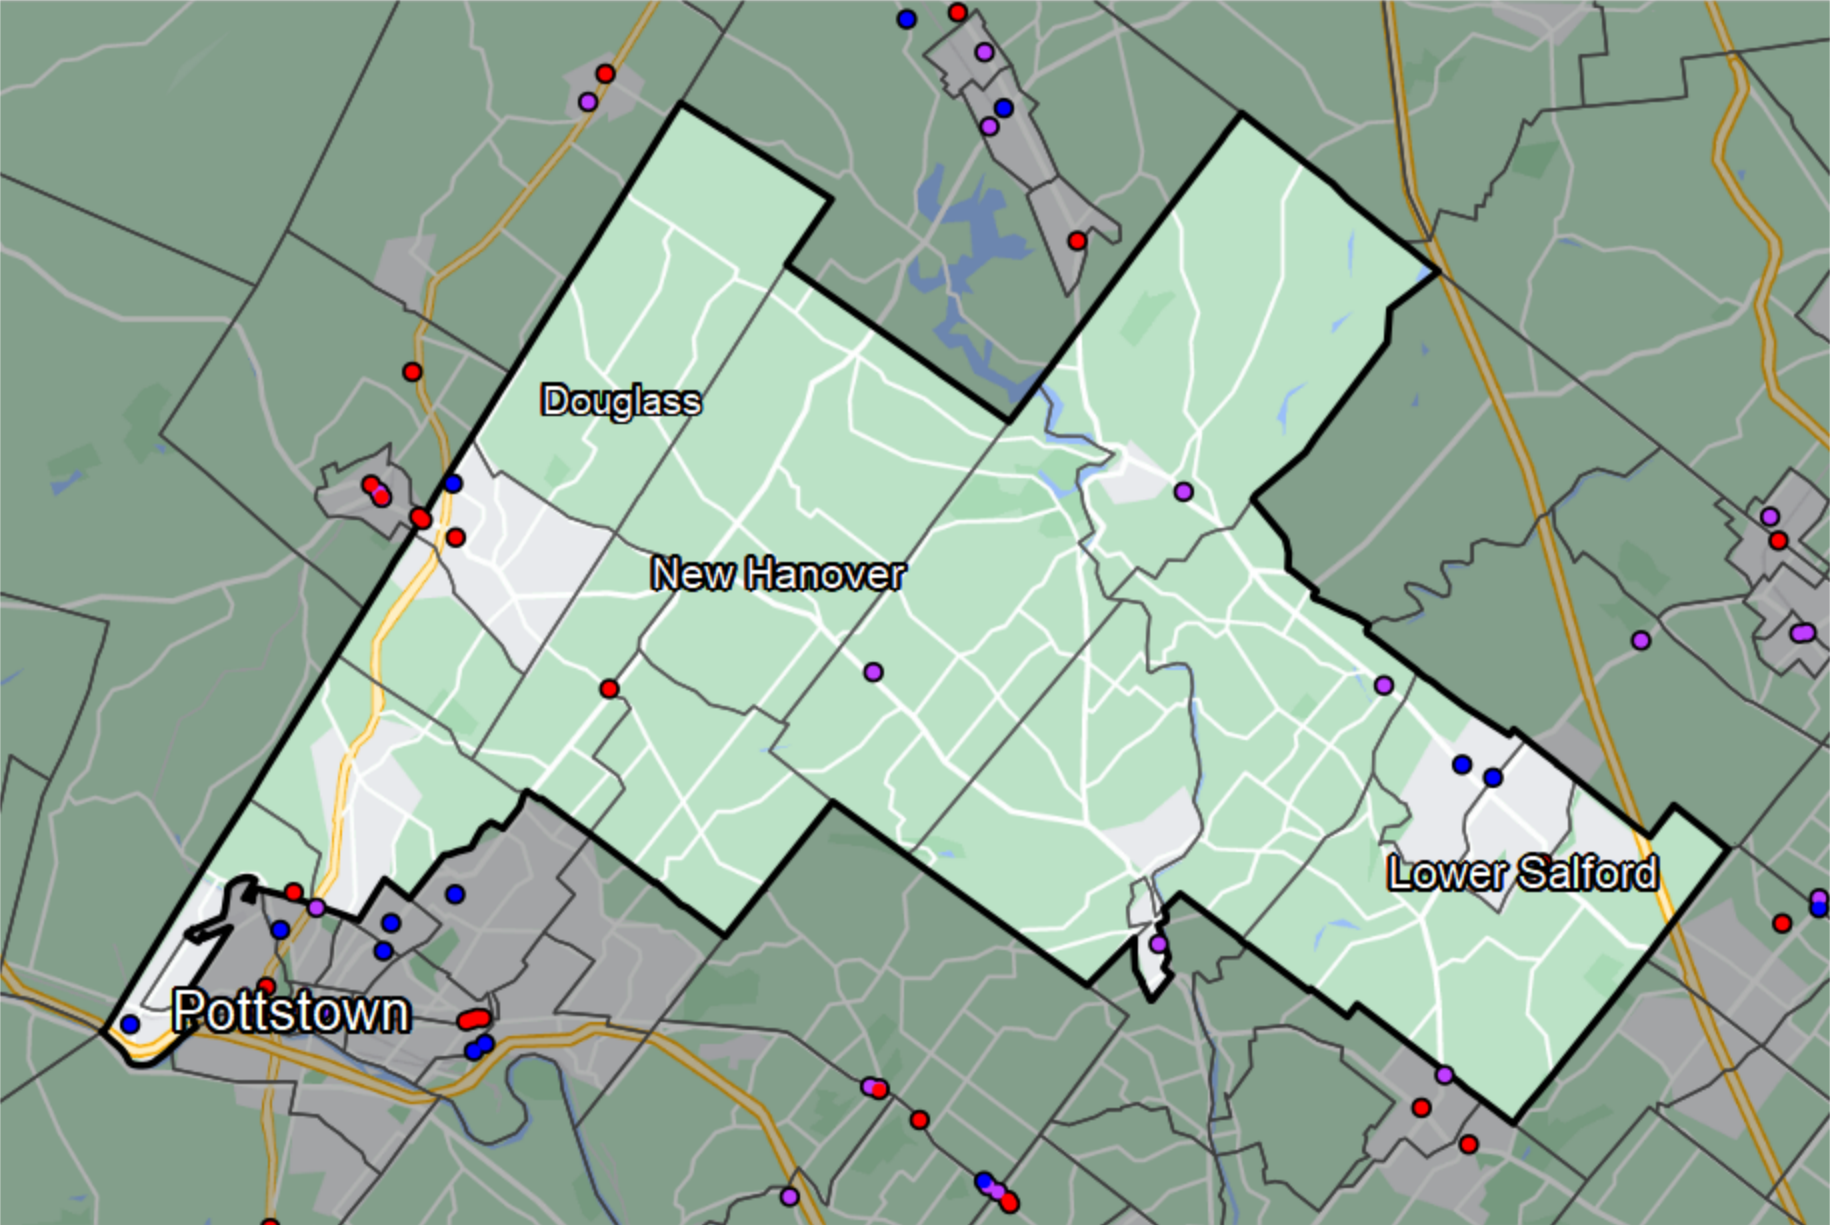

# Pennsylvania - State House District 147

- Banking Desert**
  - No Branches within 10 Miles of Population Center
- Financial Institutions**
  - Bank: 5
  - Bank, Out-of-State: 6
  - Credit Union: 4
  - Credit Union, Out-of-State: 0

Sources: NCUA, FDIC, UW-Madison Population Lab, CDFI, US Census, Google Maps, CUNA