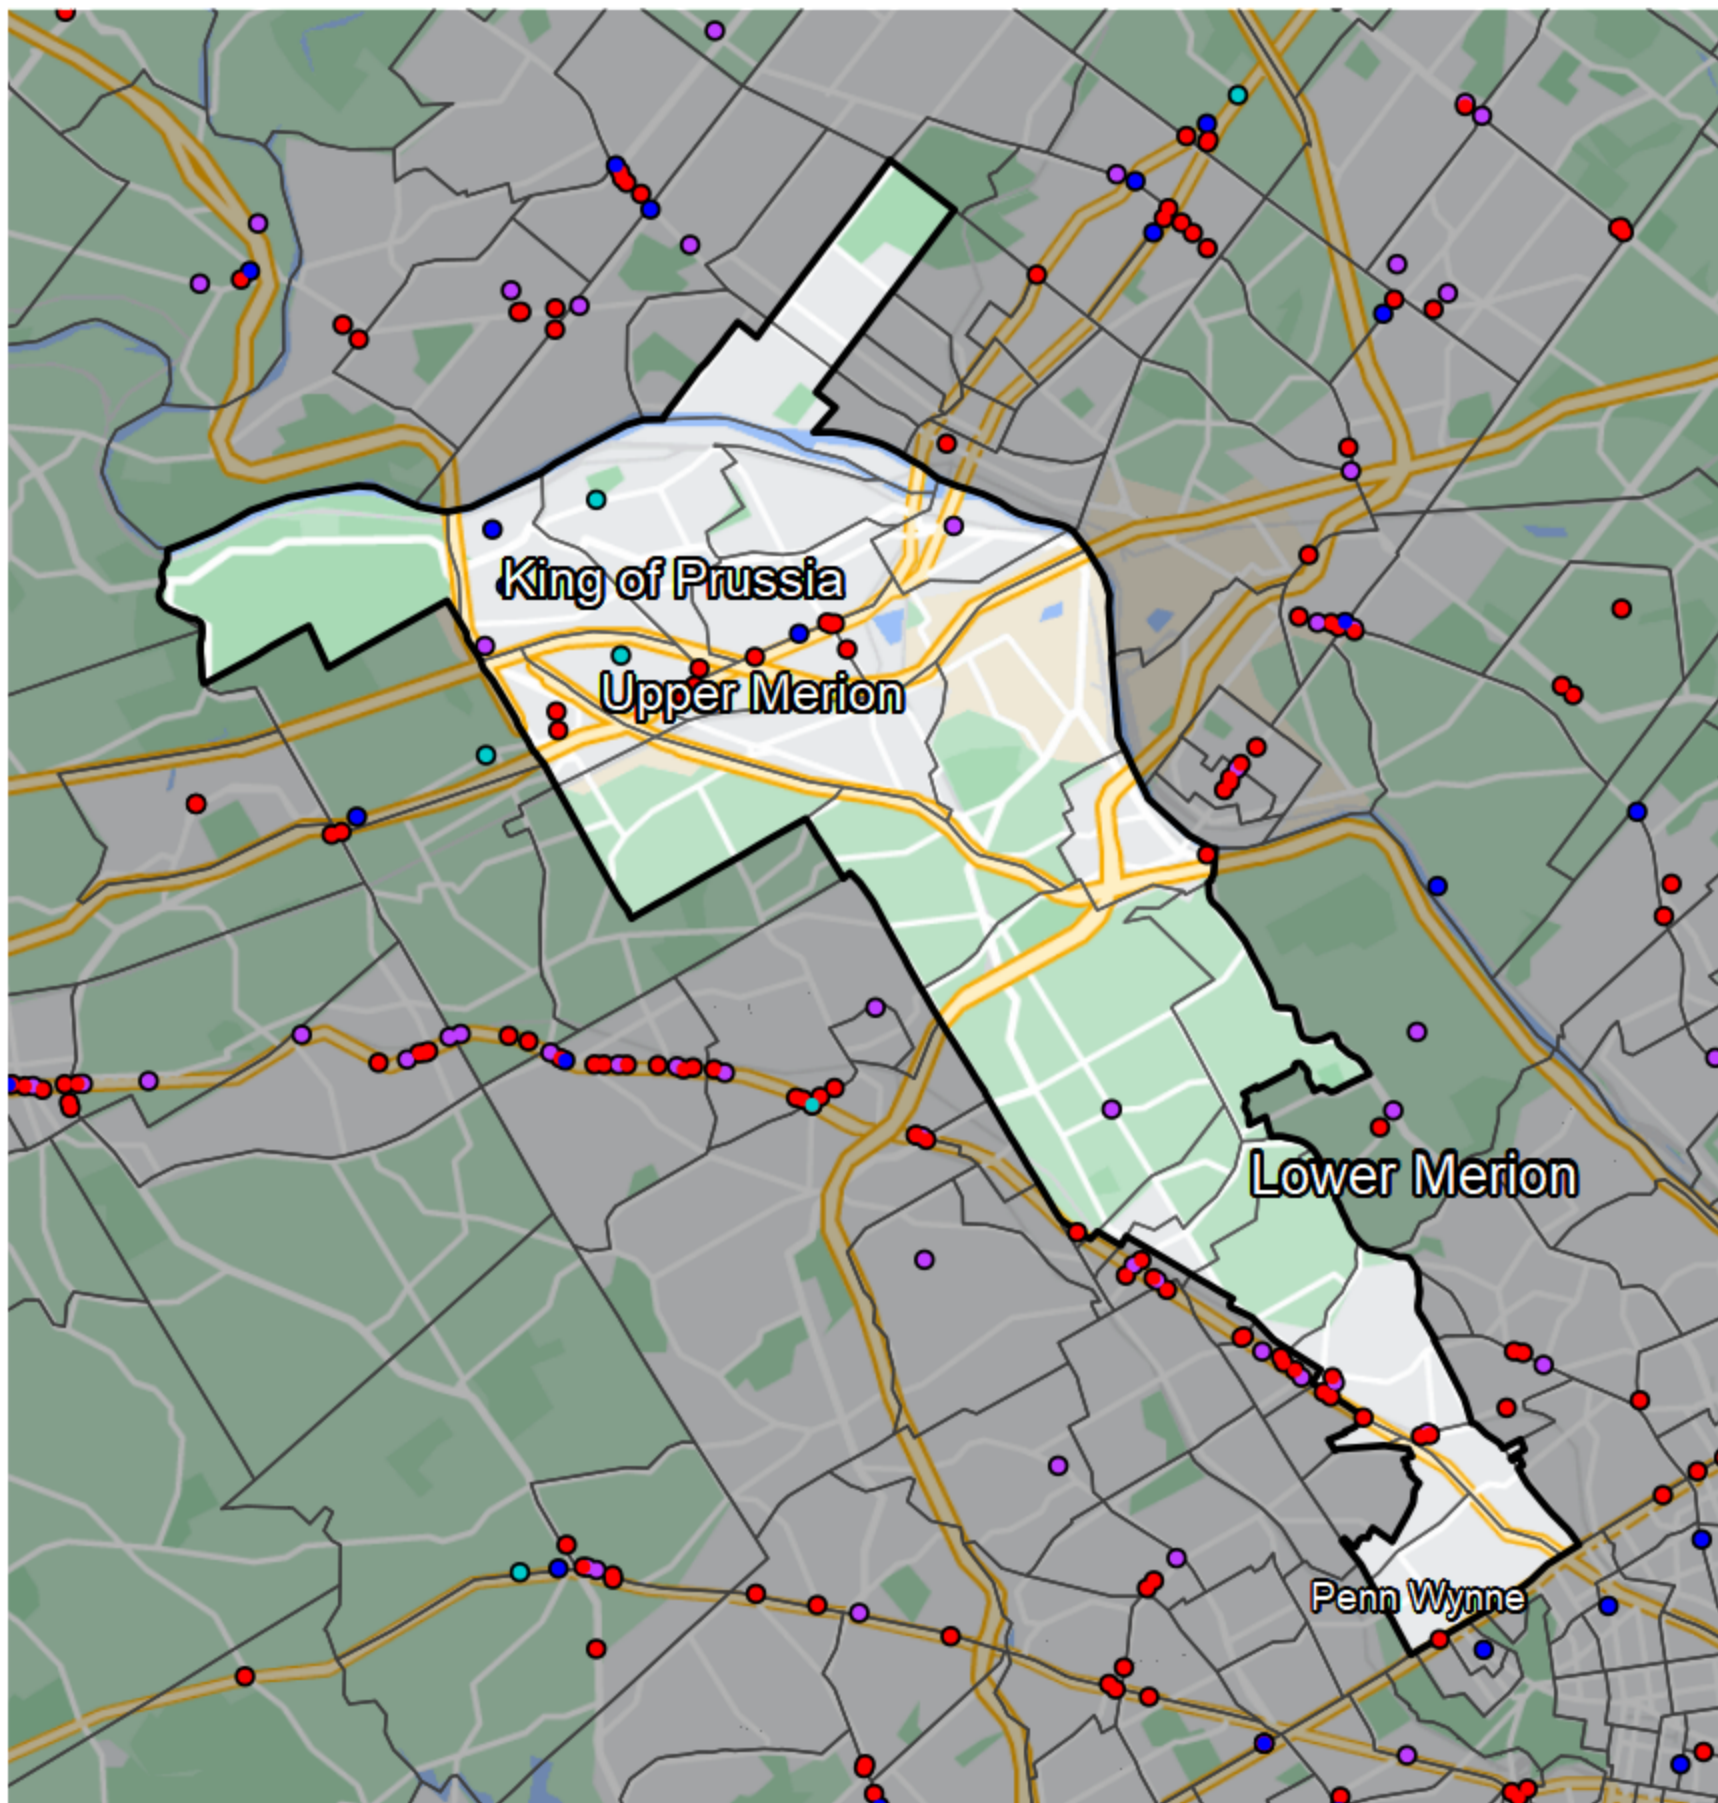

Pennsylvania - State House District 149

Banking Desert

No Branches within 10 Miles of Population Center

Financial Institutions

- Bank: 6
- Bank, Out-of-State: 17
- Credit Union: 3
- Credit Union, Out-of-State: 2