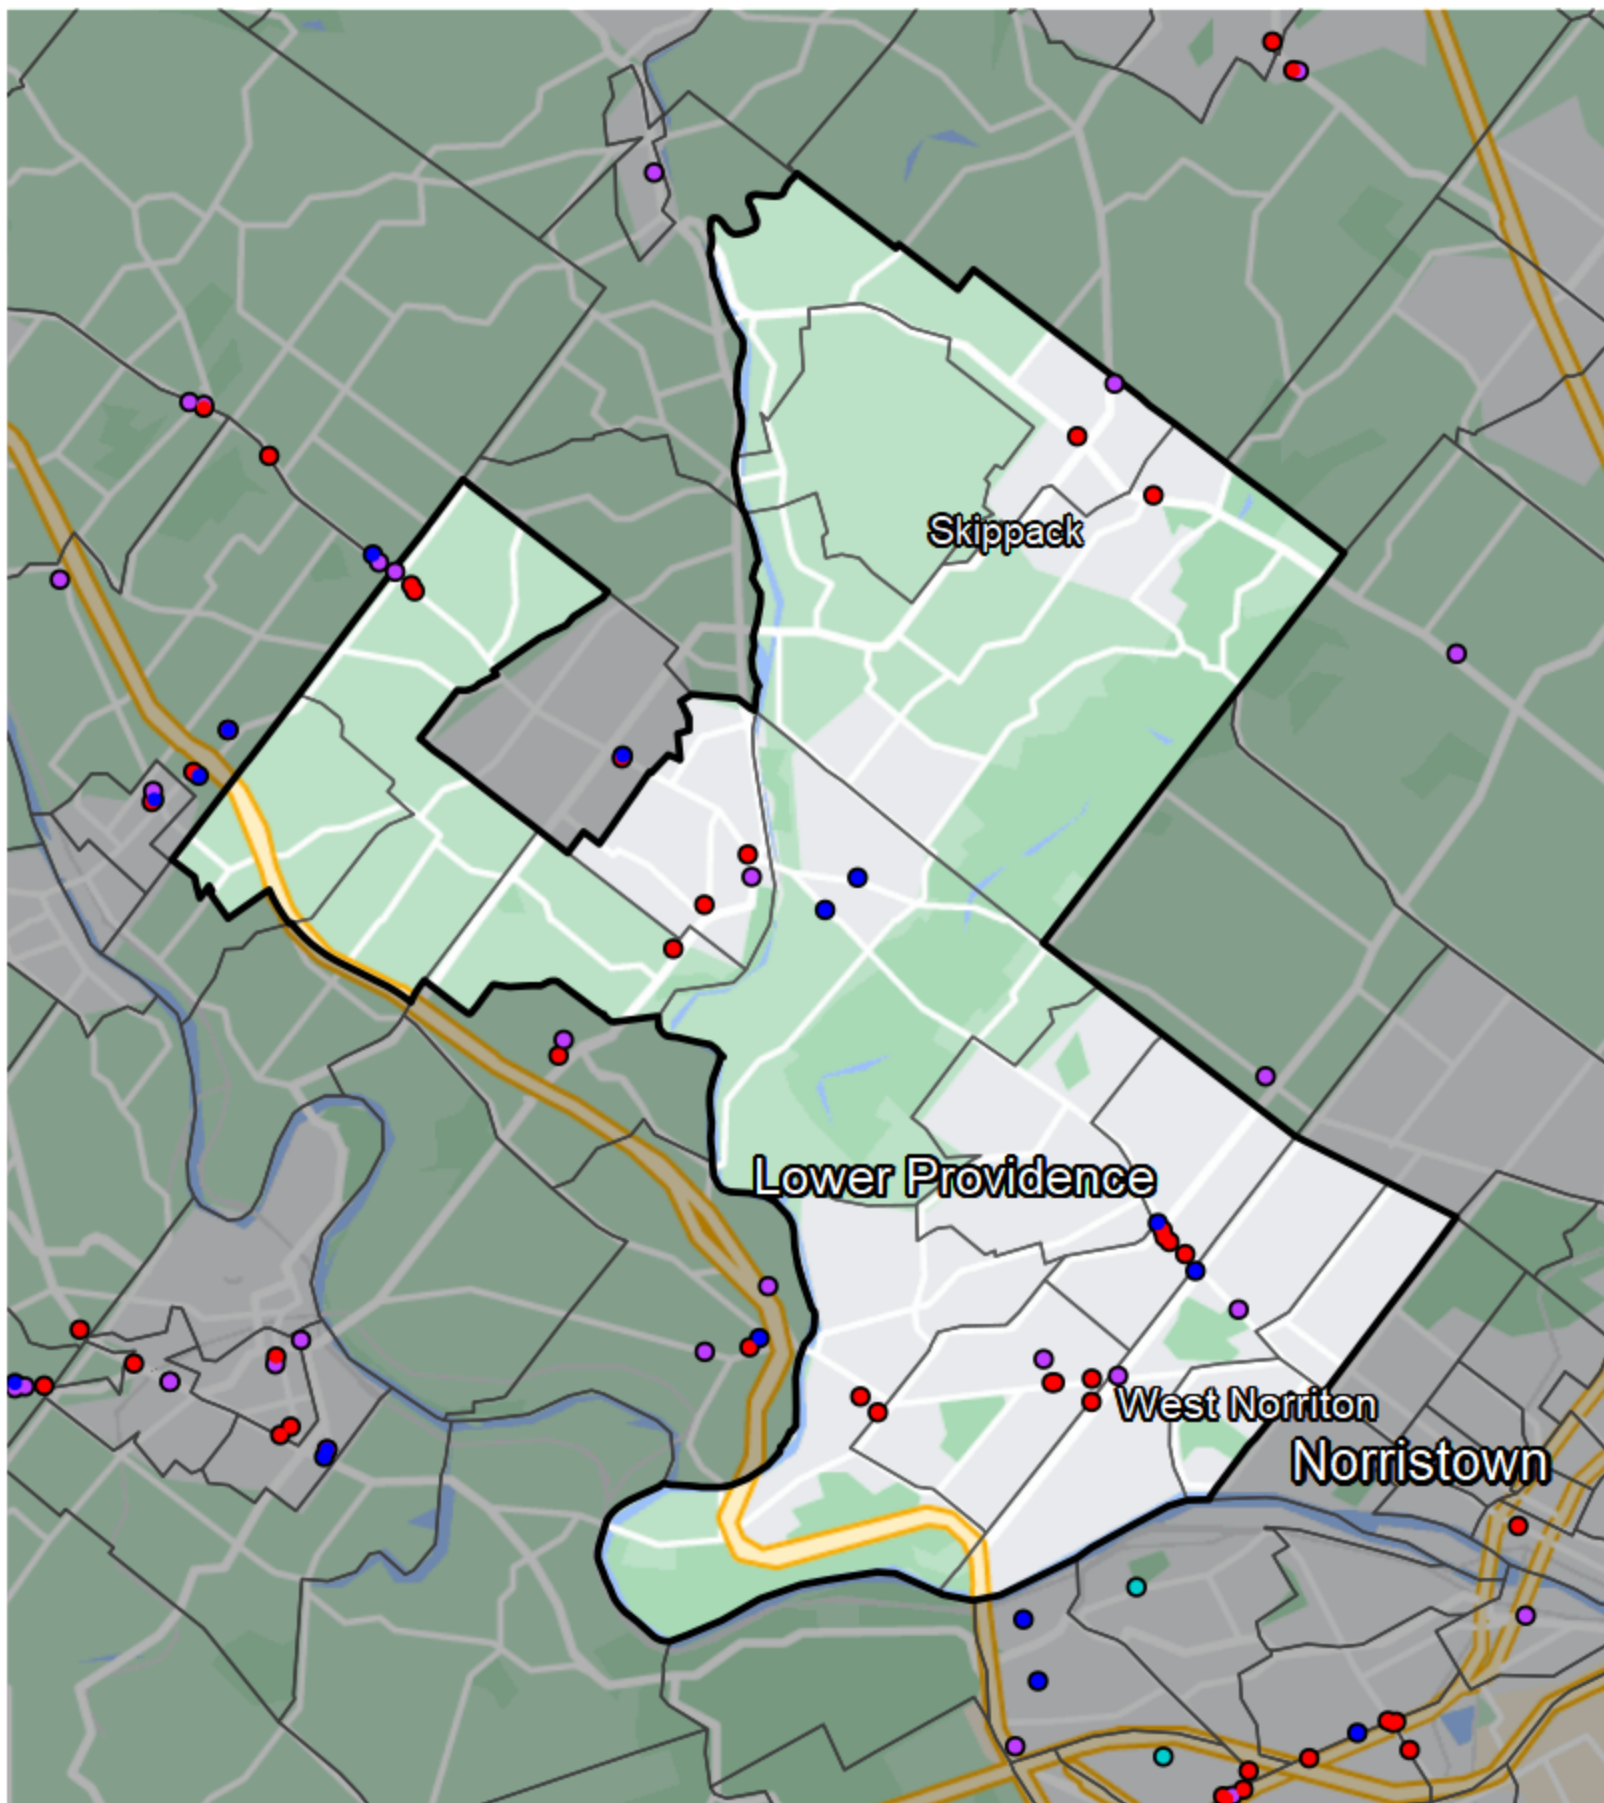

Pennsylvania - State House District 150

Banking Desert

■ No Branches within 10 Miles of Population Center

Financial Institutions

- Bank: 6
- Bank, Out-of-State: 17
- Credit Union: 4
- Credit Union, Out-of-State: 0