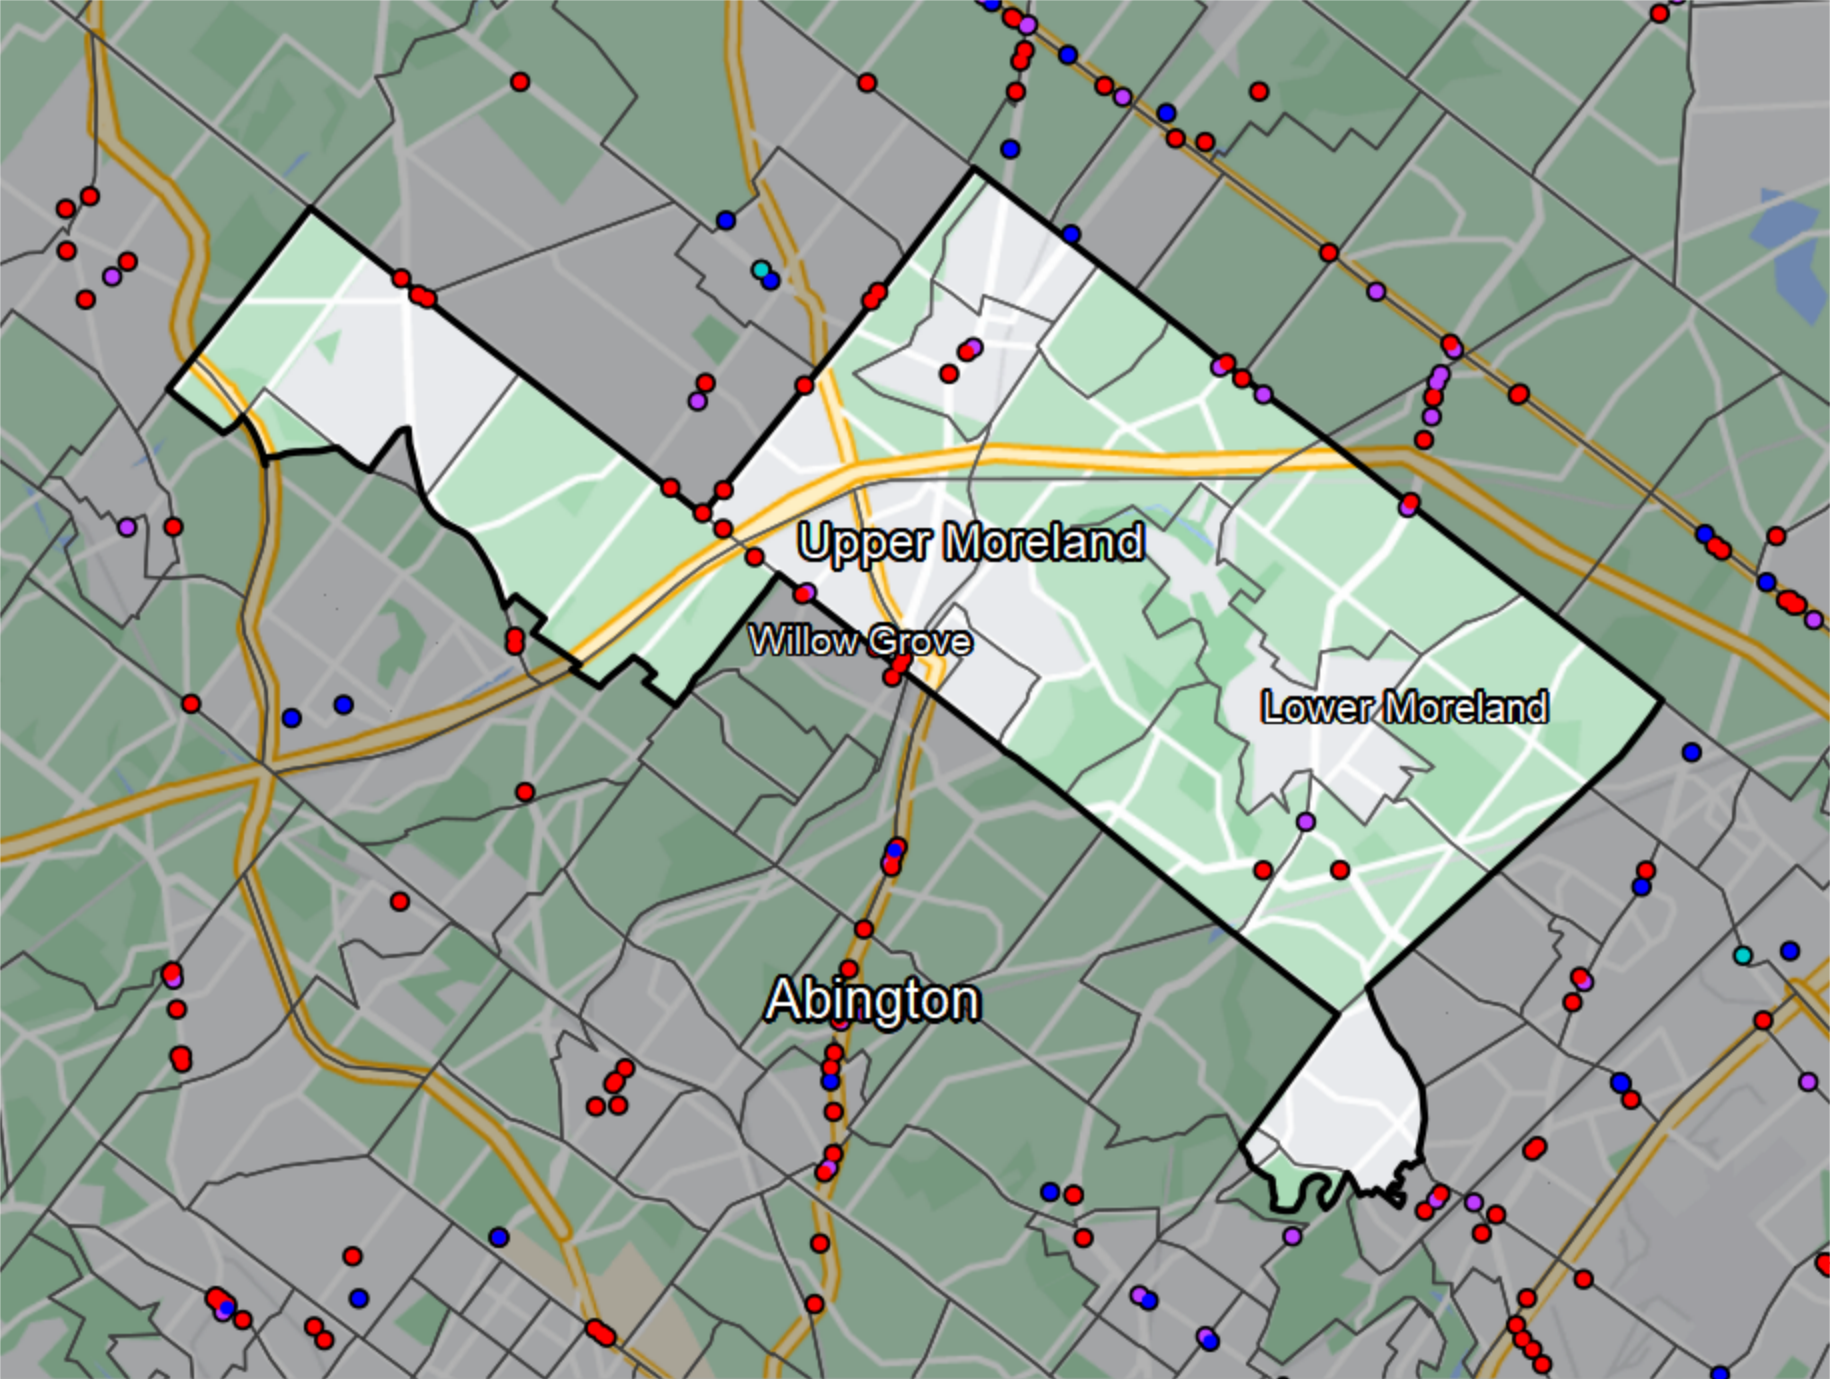

Pennsylvania - State House District 152

Sources: NCUA, FDIC, UW-Madison Population Lab, CDFI, US Census, Google Maps, CUNA