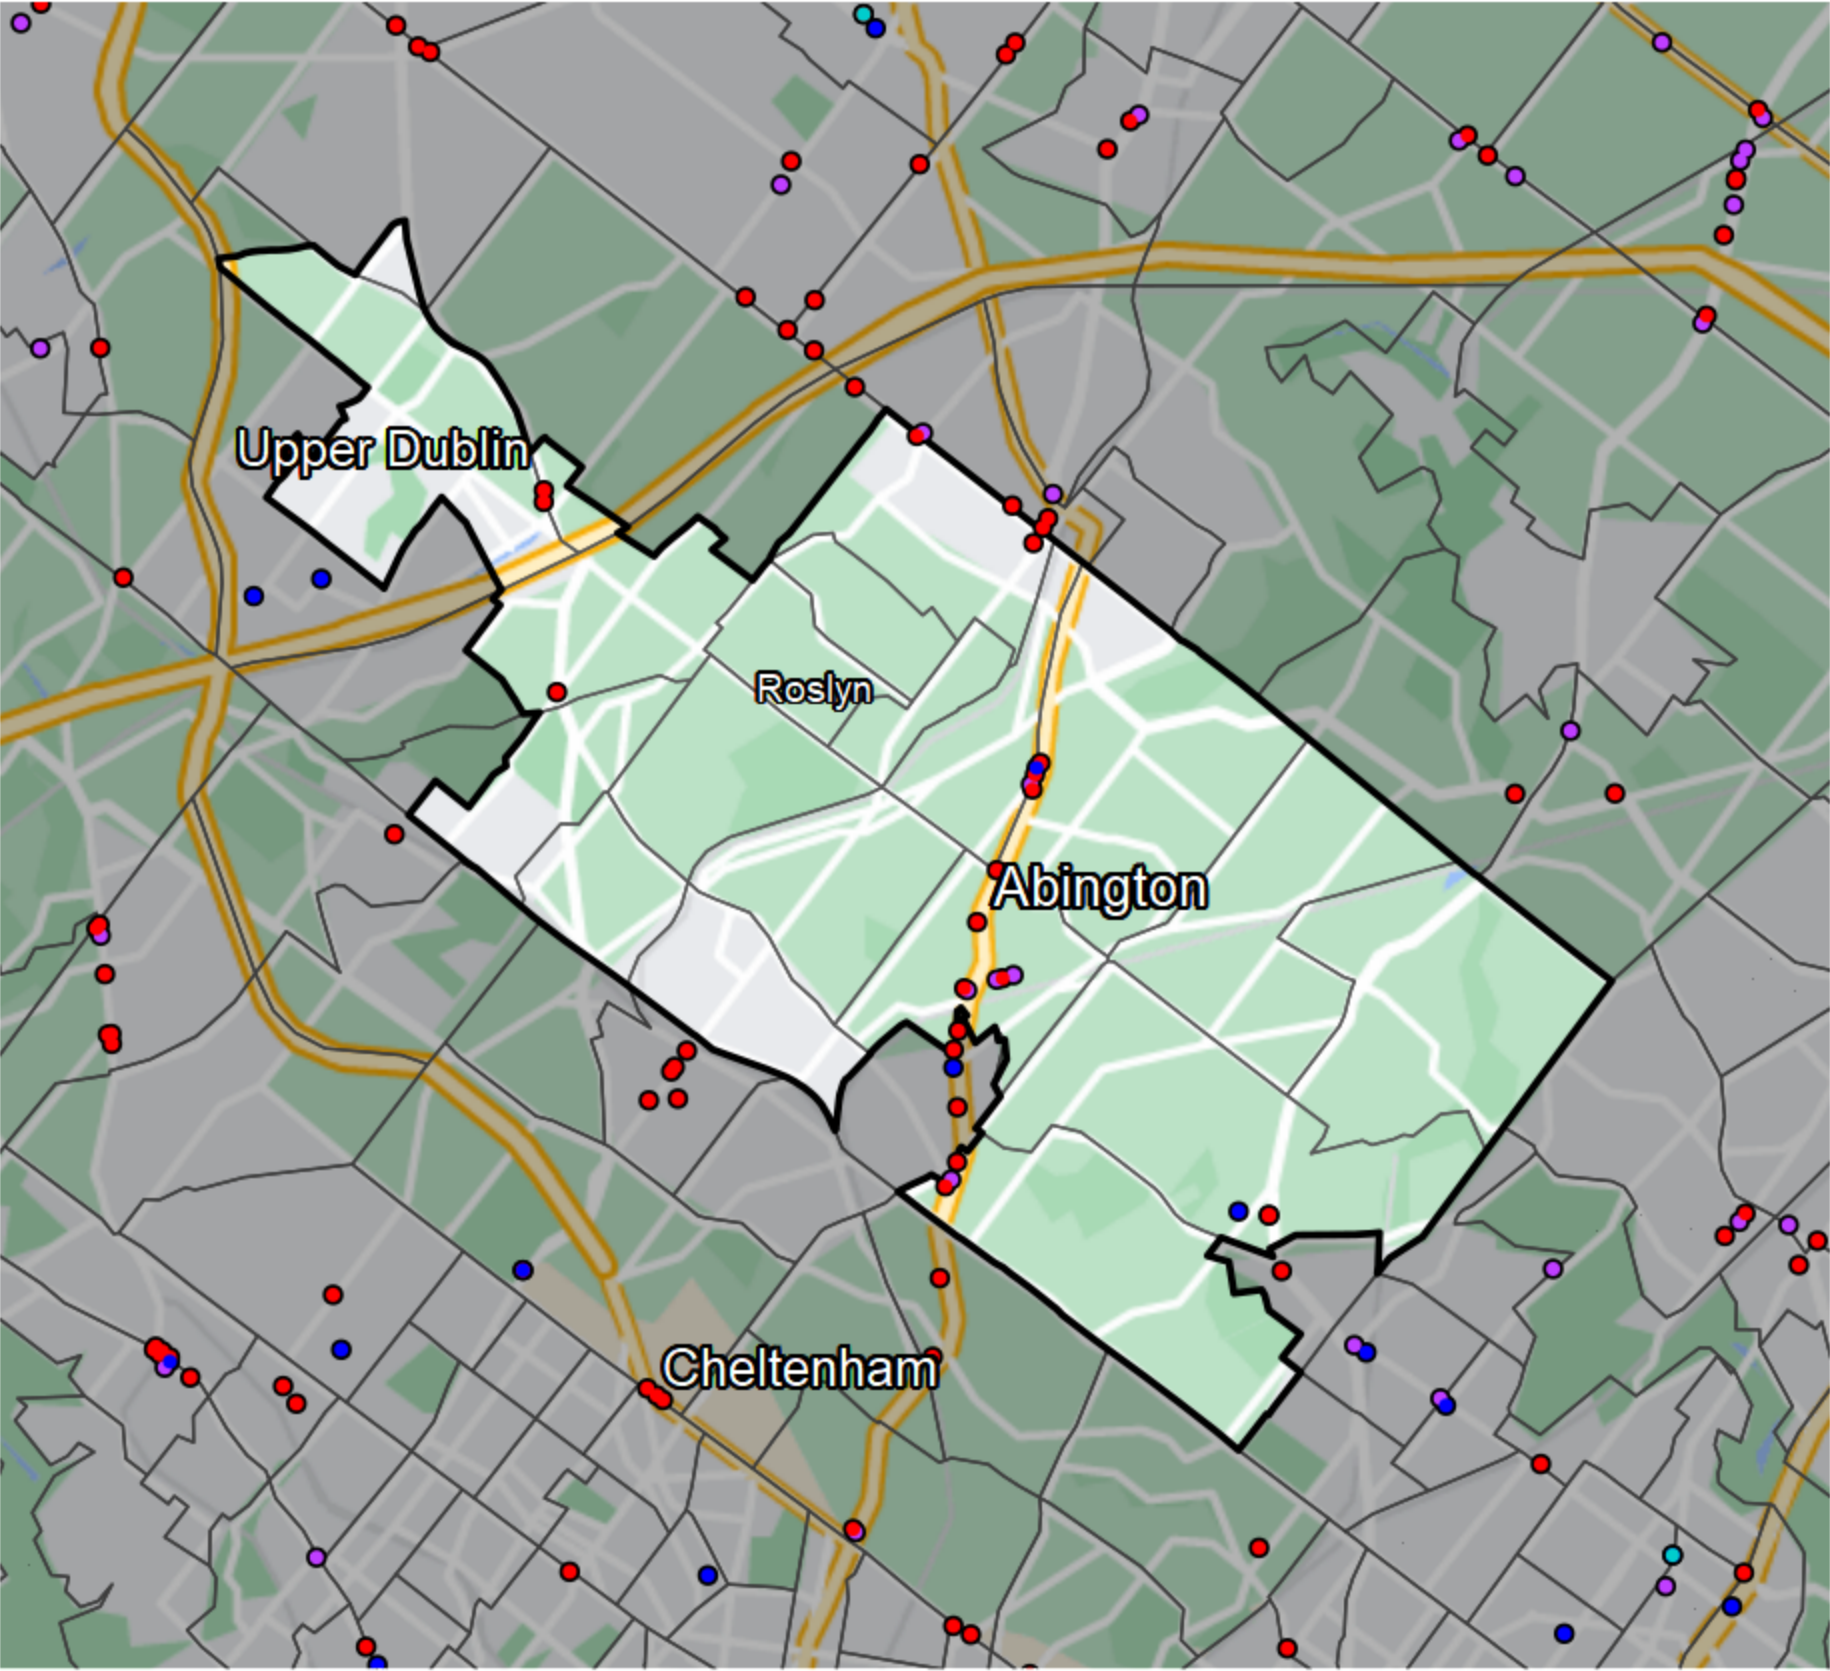

Pennsylvania - State House District 153

Banking Desert
No Branches within 10 Miles of Population Center

Financial Institutions

- Bank: 5
- Bank, Out-of-State: 17
- Credit Union: 2
- Credit Union, Out-of-State: 0

Sources: NCUA, FDIC, UW-Madison Population Lab, CDFI, US Census, Google Maps, CUNA