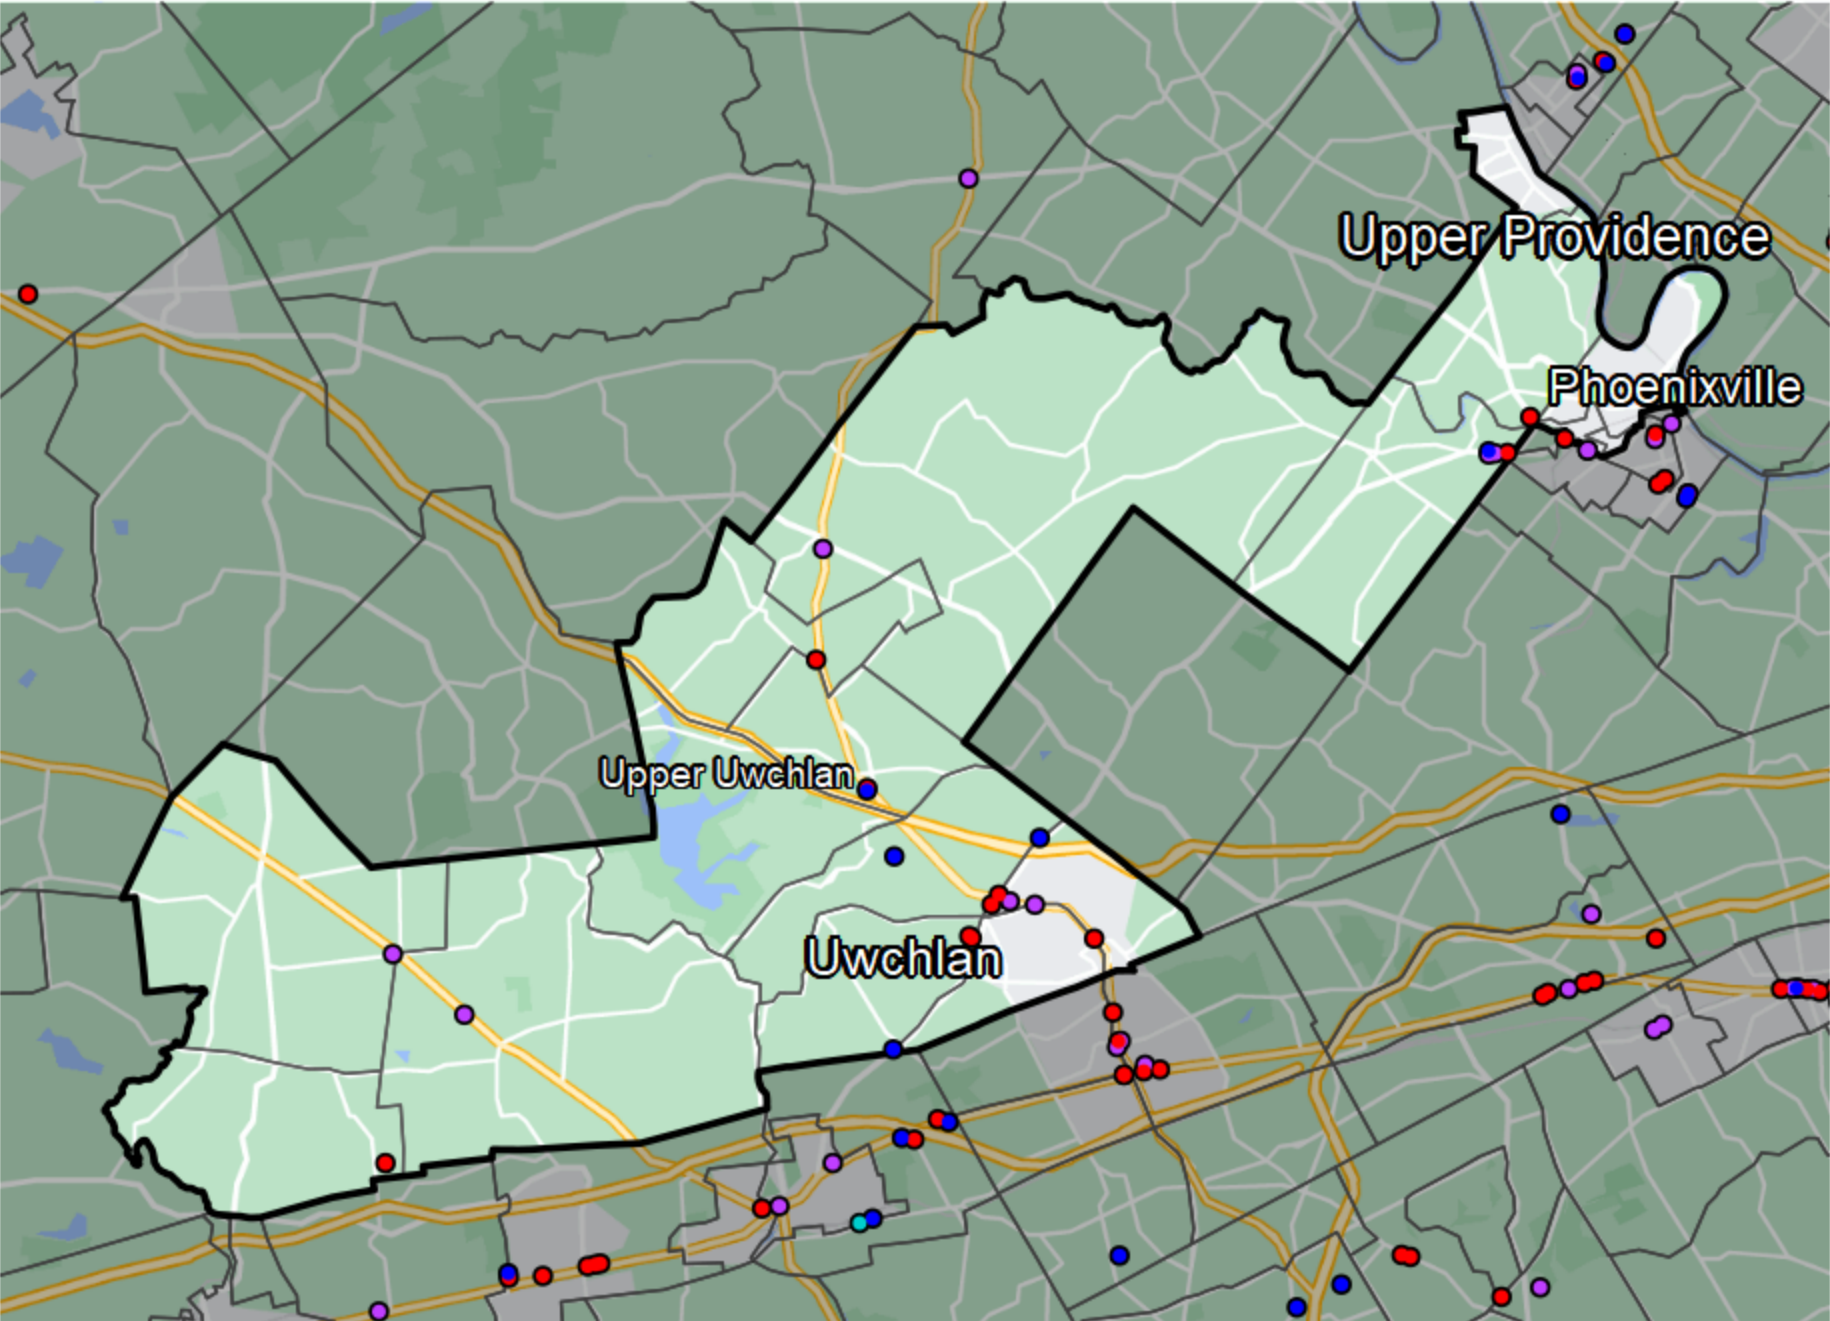

Pennsylvania - State House District 155

Banking Desert
No Branches within 10 Miles of Population Center

Financial Institutions
Bank: 8
Bank, Out-of-State: 10
Credit Union: 5
Credit Union, Out-of-State: 0

Sources: NCUA, FDIC, UW-Madison Population Lab, CDFI, US Census, Google Maps, CUNA