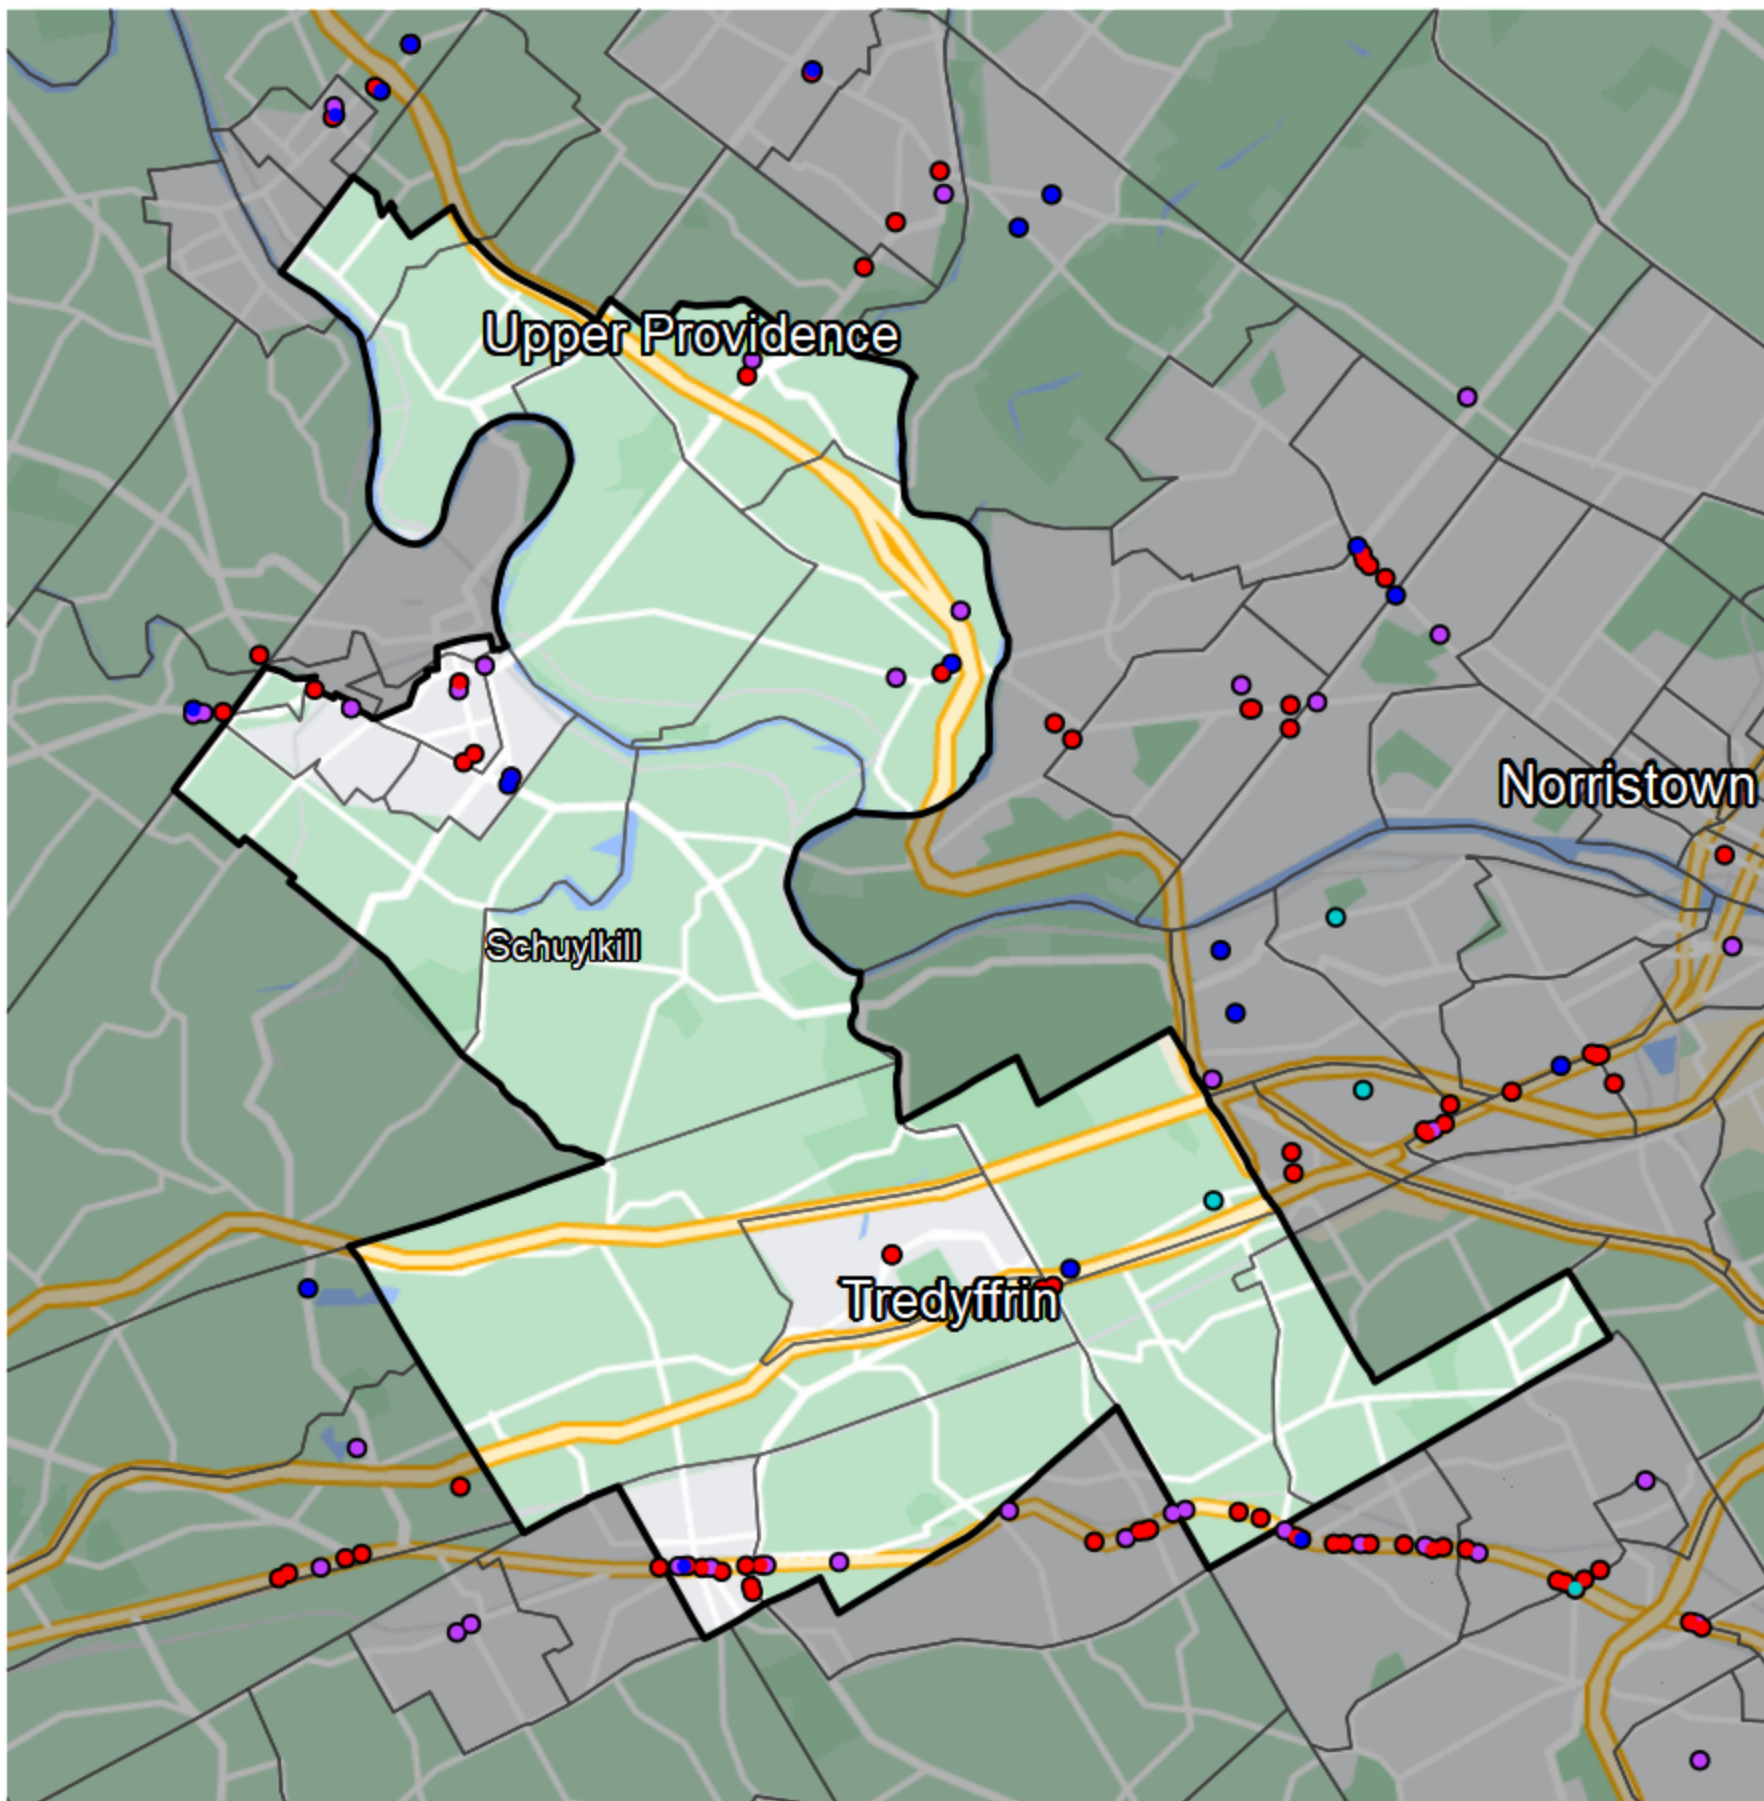

Pennsylvania - State House District 157

Banking Desert

No Branches within 10 Miles of Population Center

Financial Institutions

- Bank: 12
- Bank, Out-of-State: 20
- Credit Union: 5
- Credit Union, Out-of-State: 1