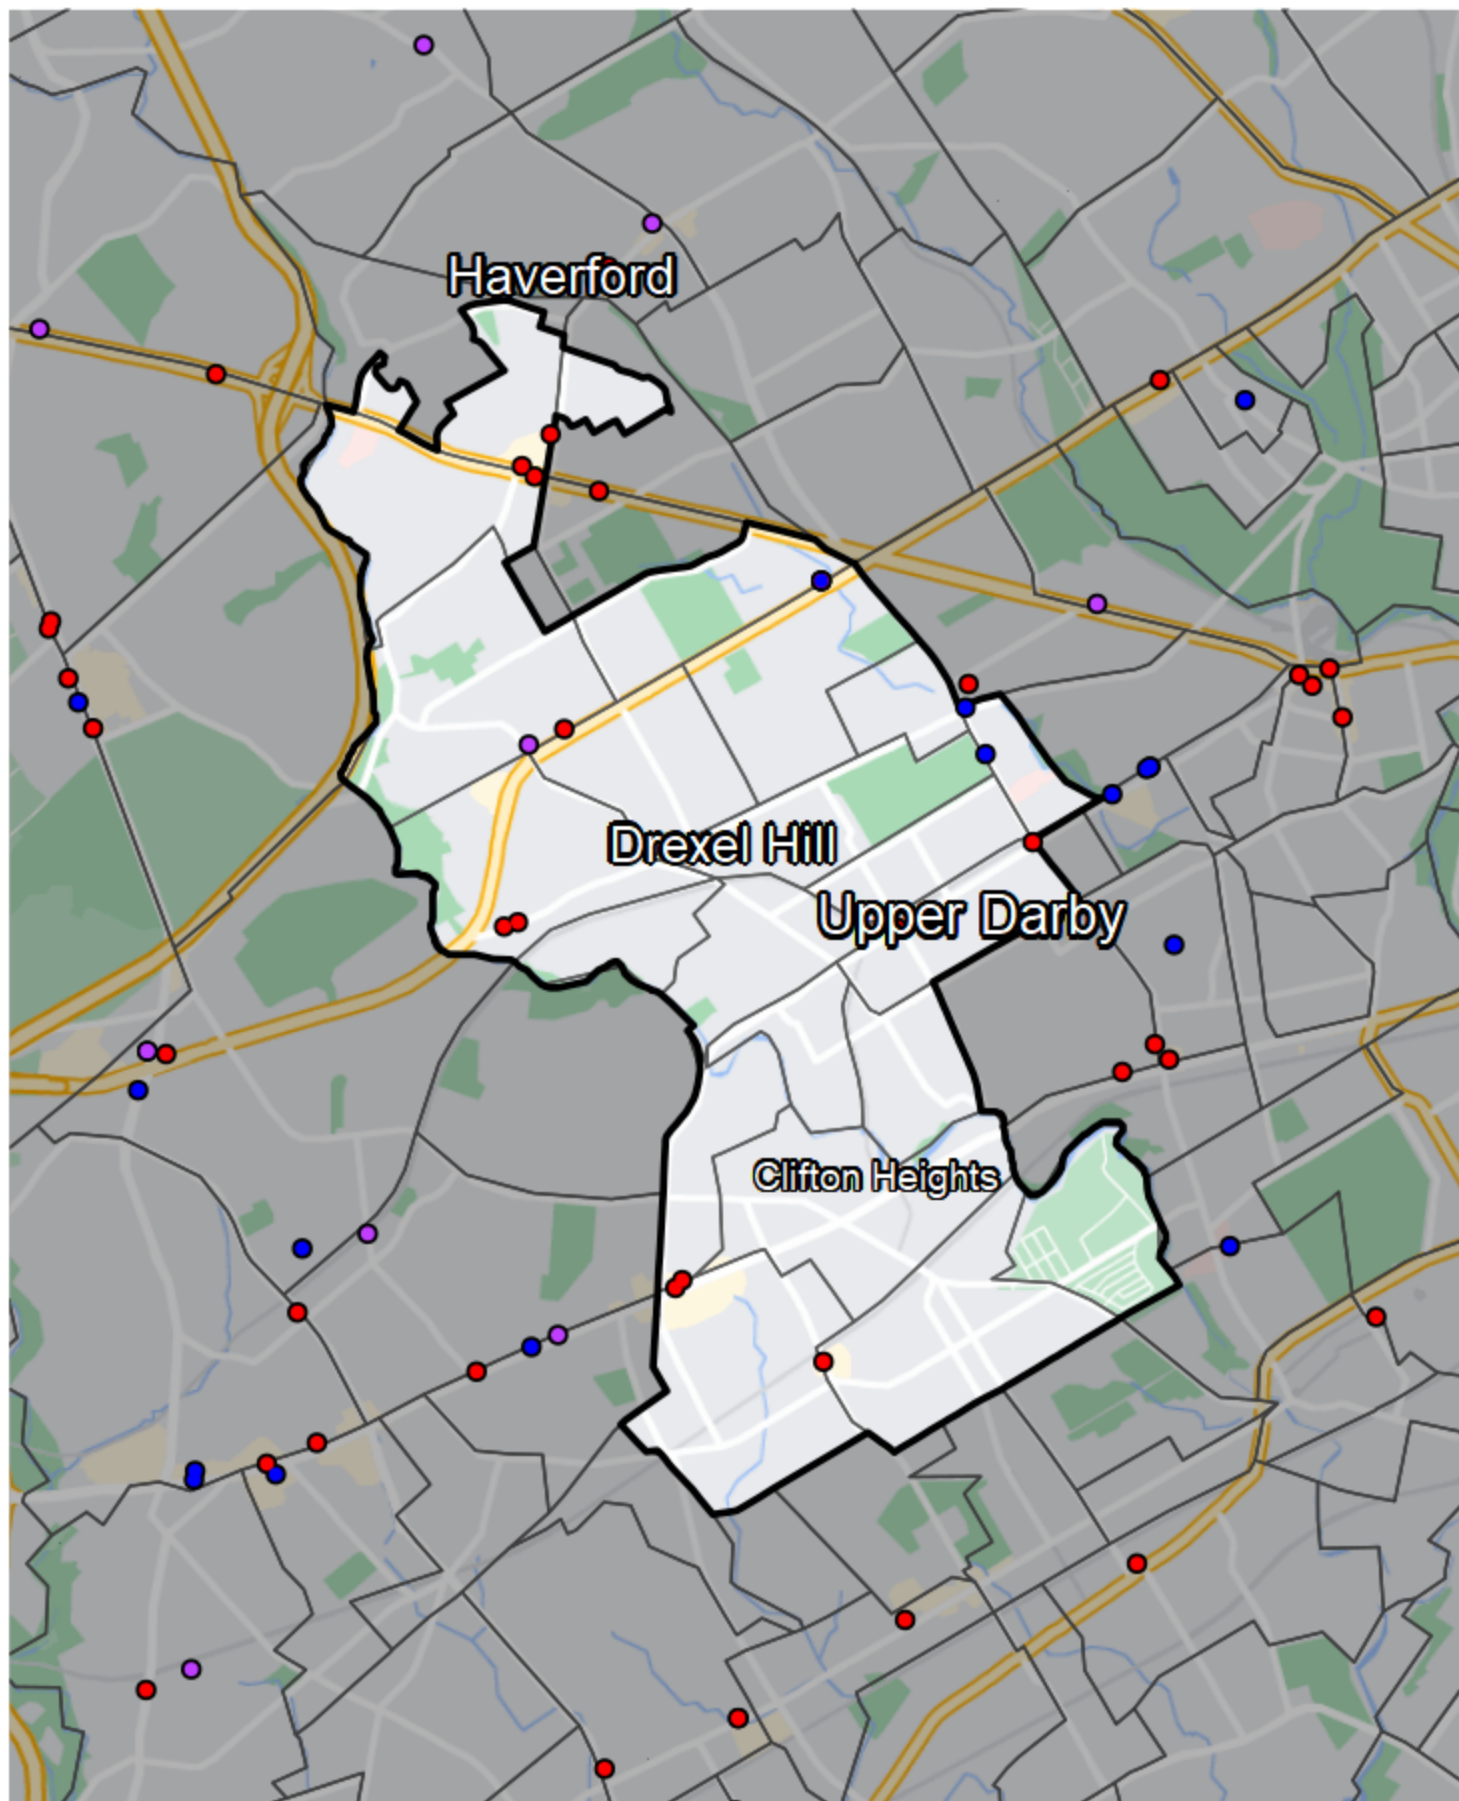

Pennsylvania - State House District 163

Banking Desert

No Branches within 10 Miles of Population Center

Financial Institutions

- Bank: 1
- Bank, Out-of-State: 13
- Credit Union: 3
- Credit Union, Out-of-State: 0