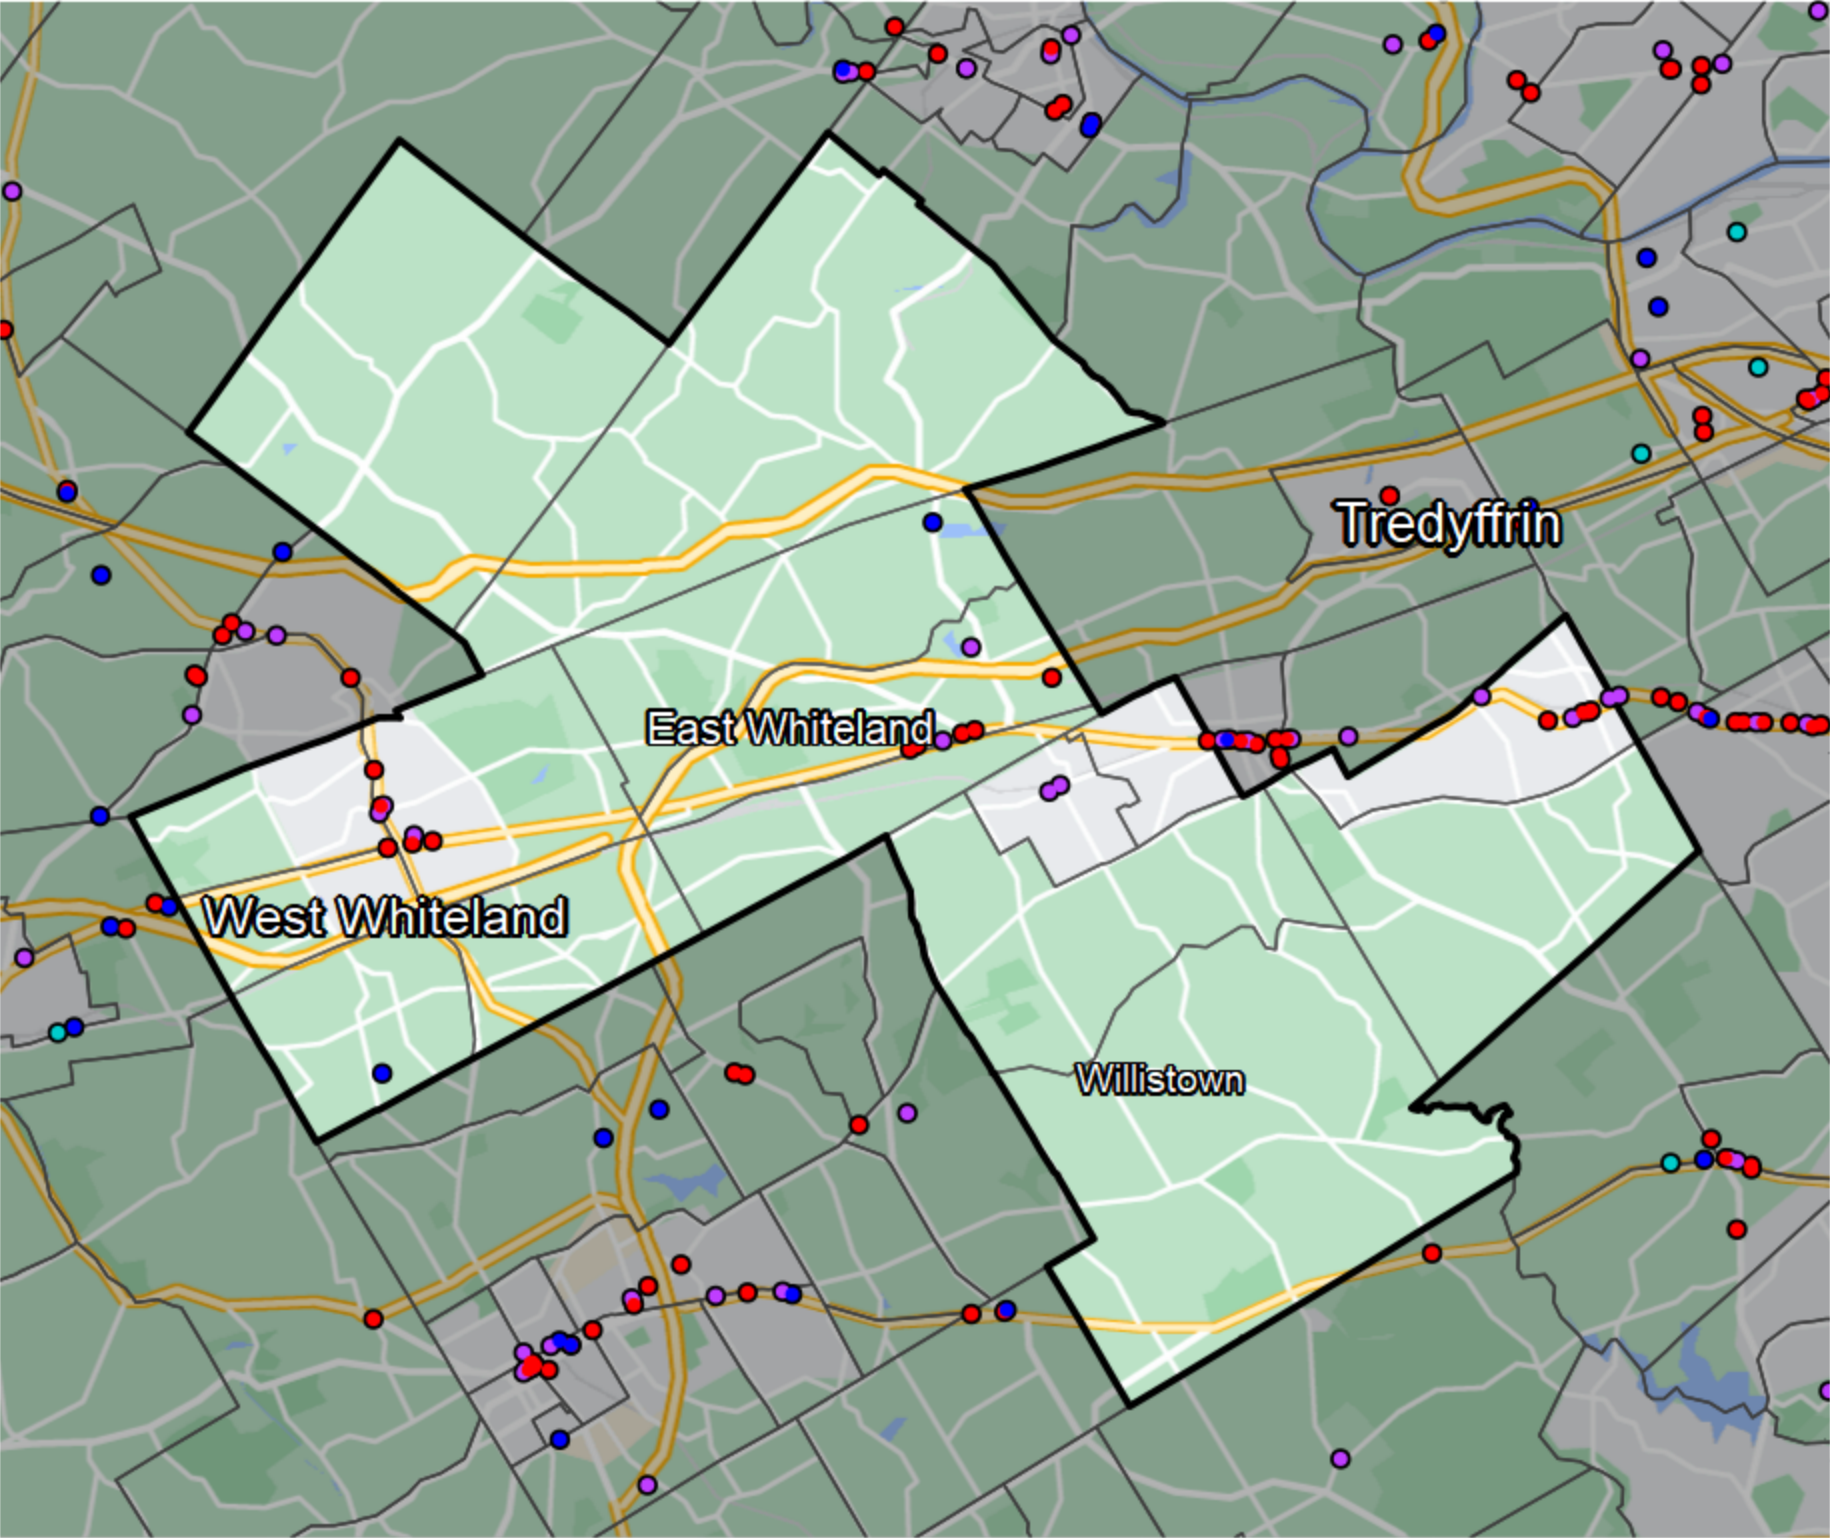

Pennsylvania - State House District 167

Banking Desert
No Branches within 10 Miles of Population Center

Financial Institutions
Bank: 10
Bank, Out-of-State: 16
Credit Union: 2
Credit Union, Out-of-State: 0

Sources: NCUA, FDIC, UW-Madison Population Lab, CDFI, US Census, Google Maps, CUNA