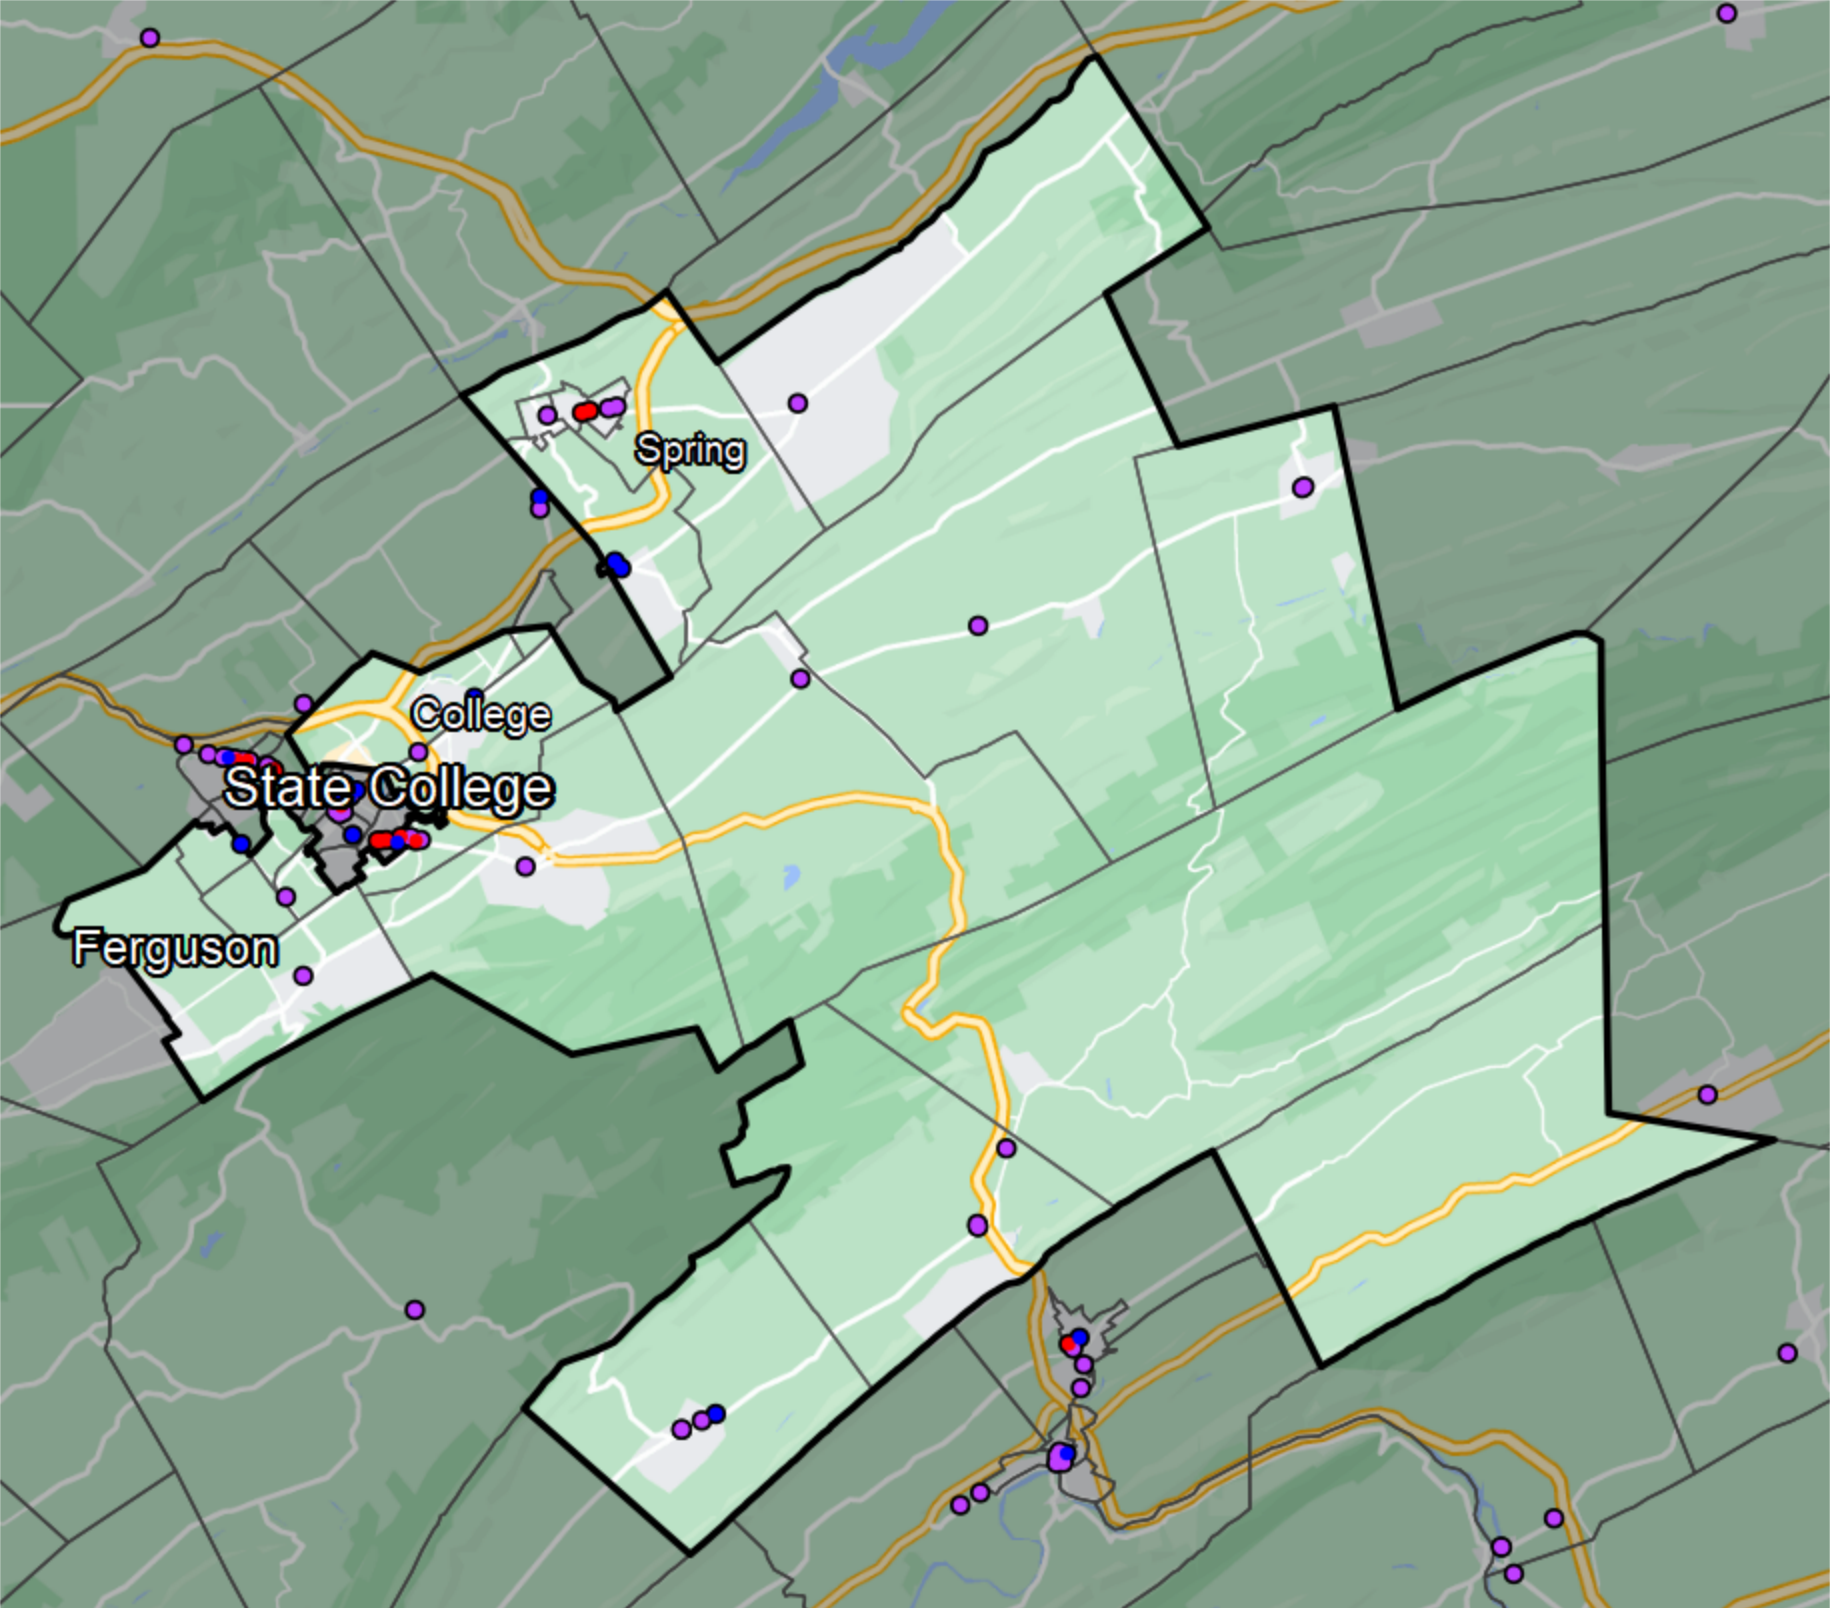

Pennsylvania - State House District 171

Banking Desert
No Branches within 10 Miles of Population Center

Financial Institutions

- Bank: 22
- Bank, Out-of-State: 3
- Credit Union: 5
- Credit Union, Out-of-State: 0

Sources: NCUA, FDIC, UW-Madison Population Lab, CDFI, US Census, Google Maps, CUNA