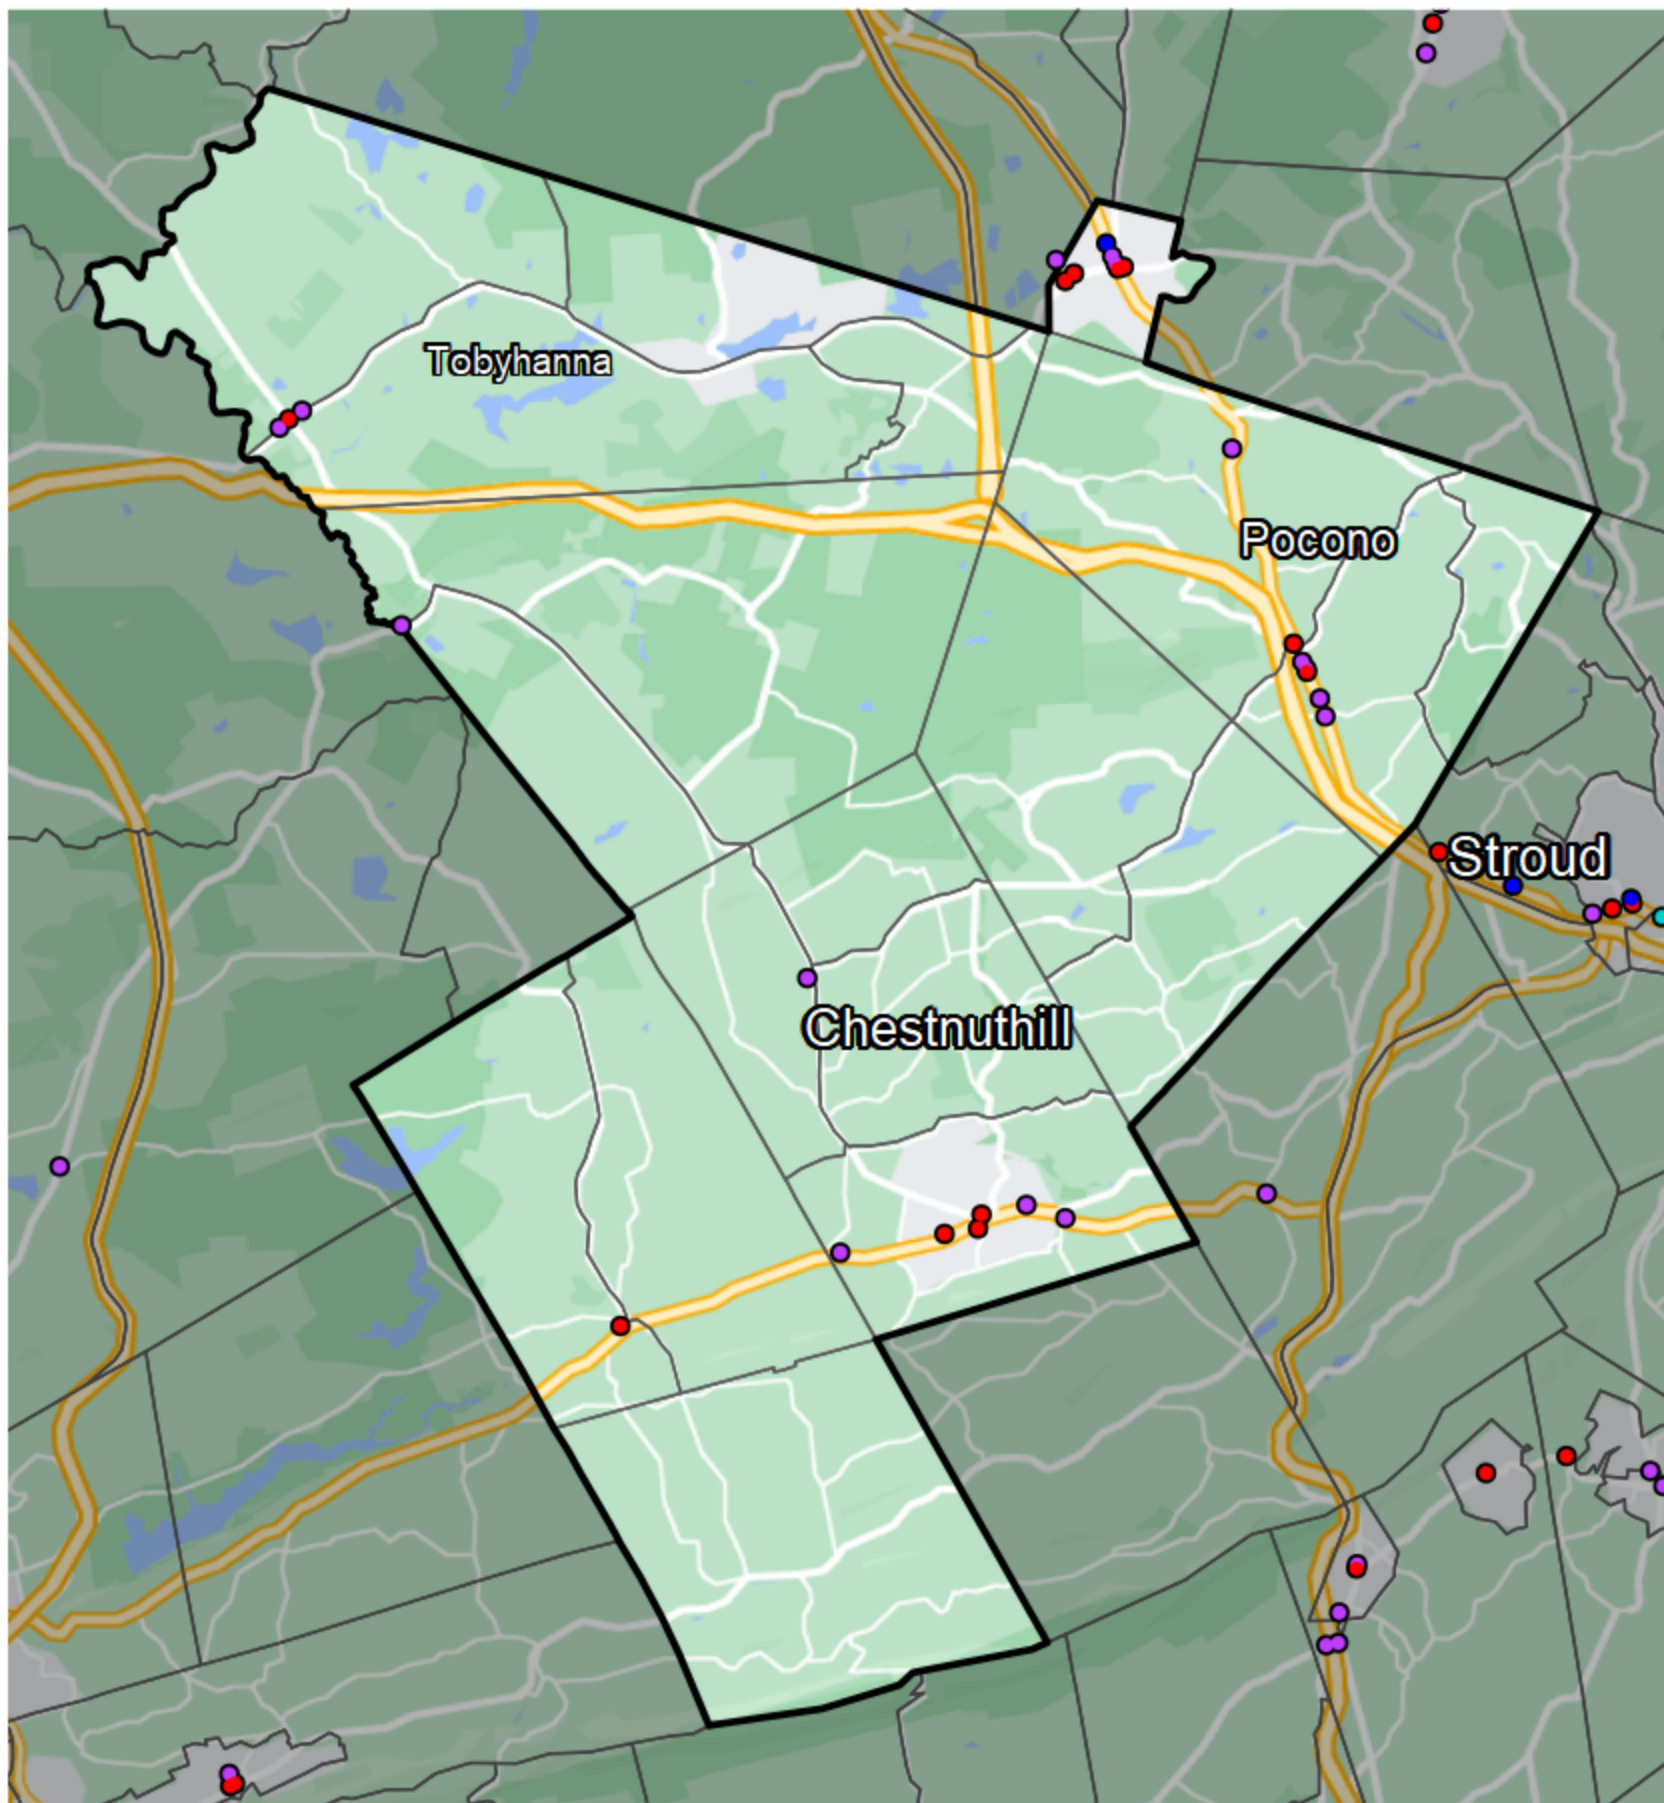

Pennsylvania - State House District 176

Banking Desert

No Branches within 10 Miles of Population Center

Financial Institutions

- Bank: 14
- Bank, Out-of-State: 11
- Credit Union: 1
- Credit Union, Out-of-State: 0