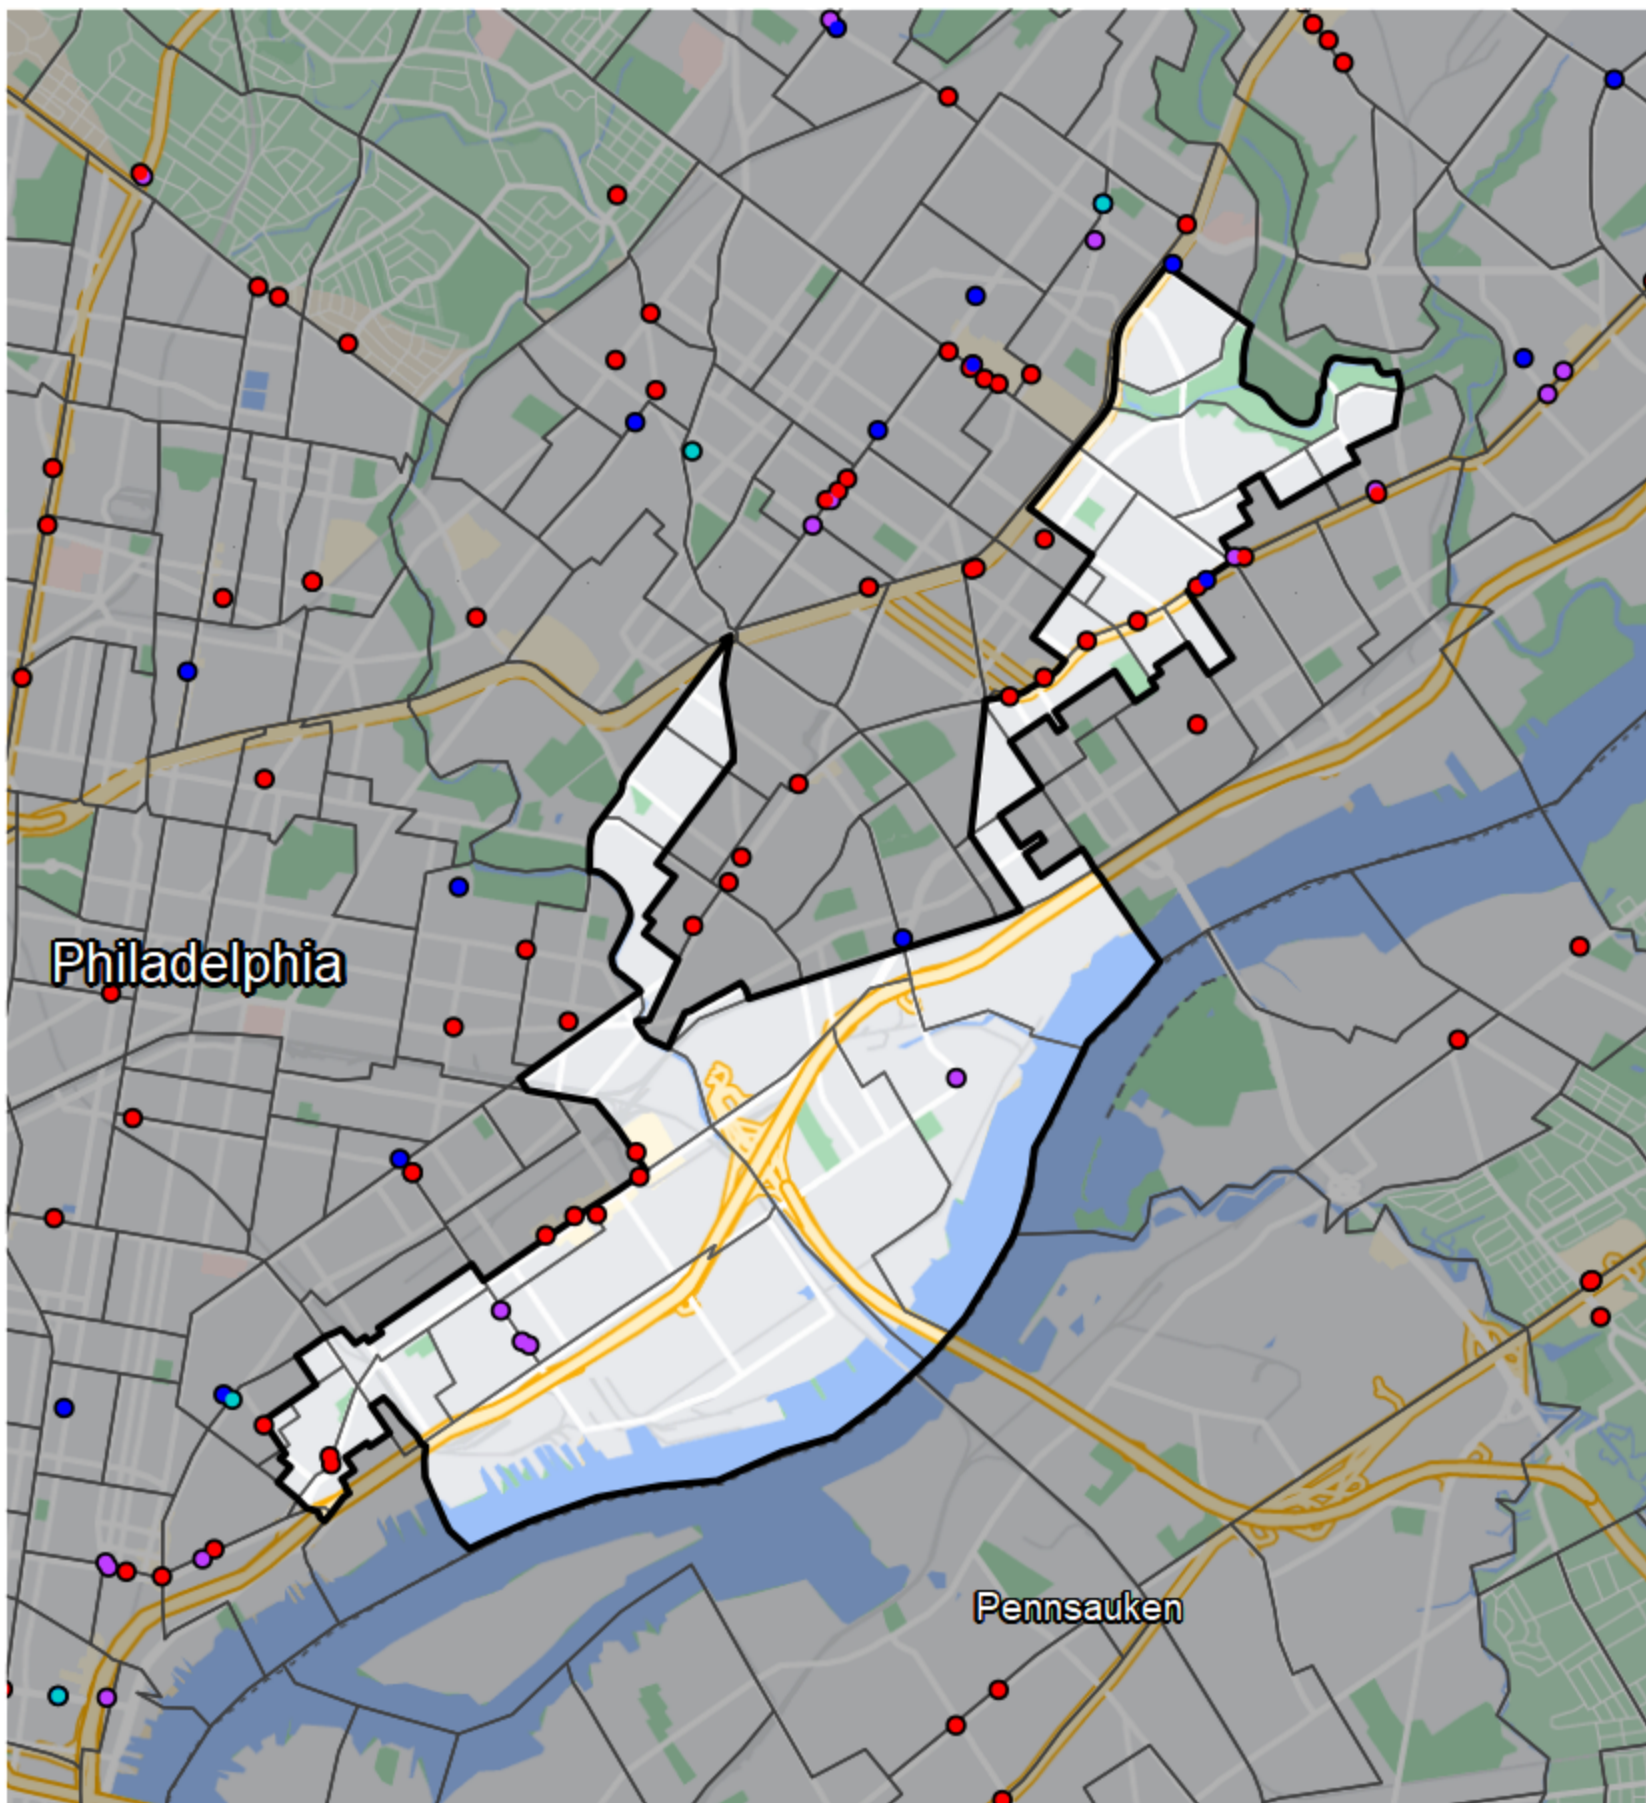

# Pennsylvania - State House District 177

## Banking Desert

No Branches within 10 Miles of Population Center