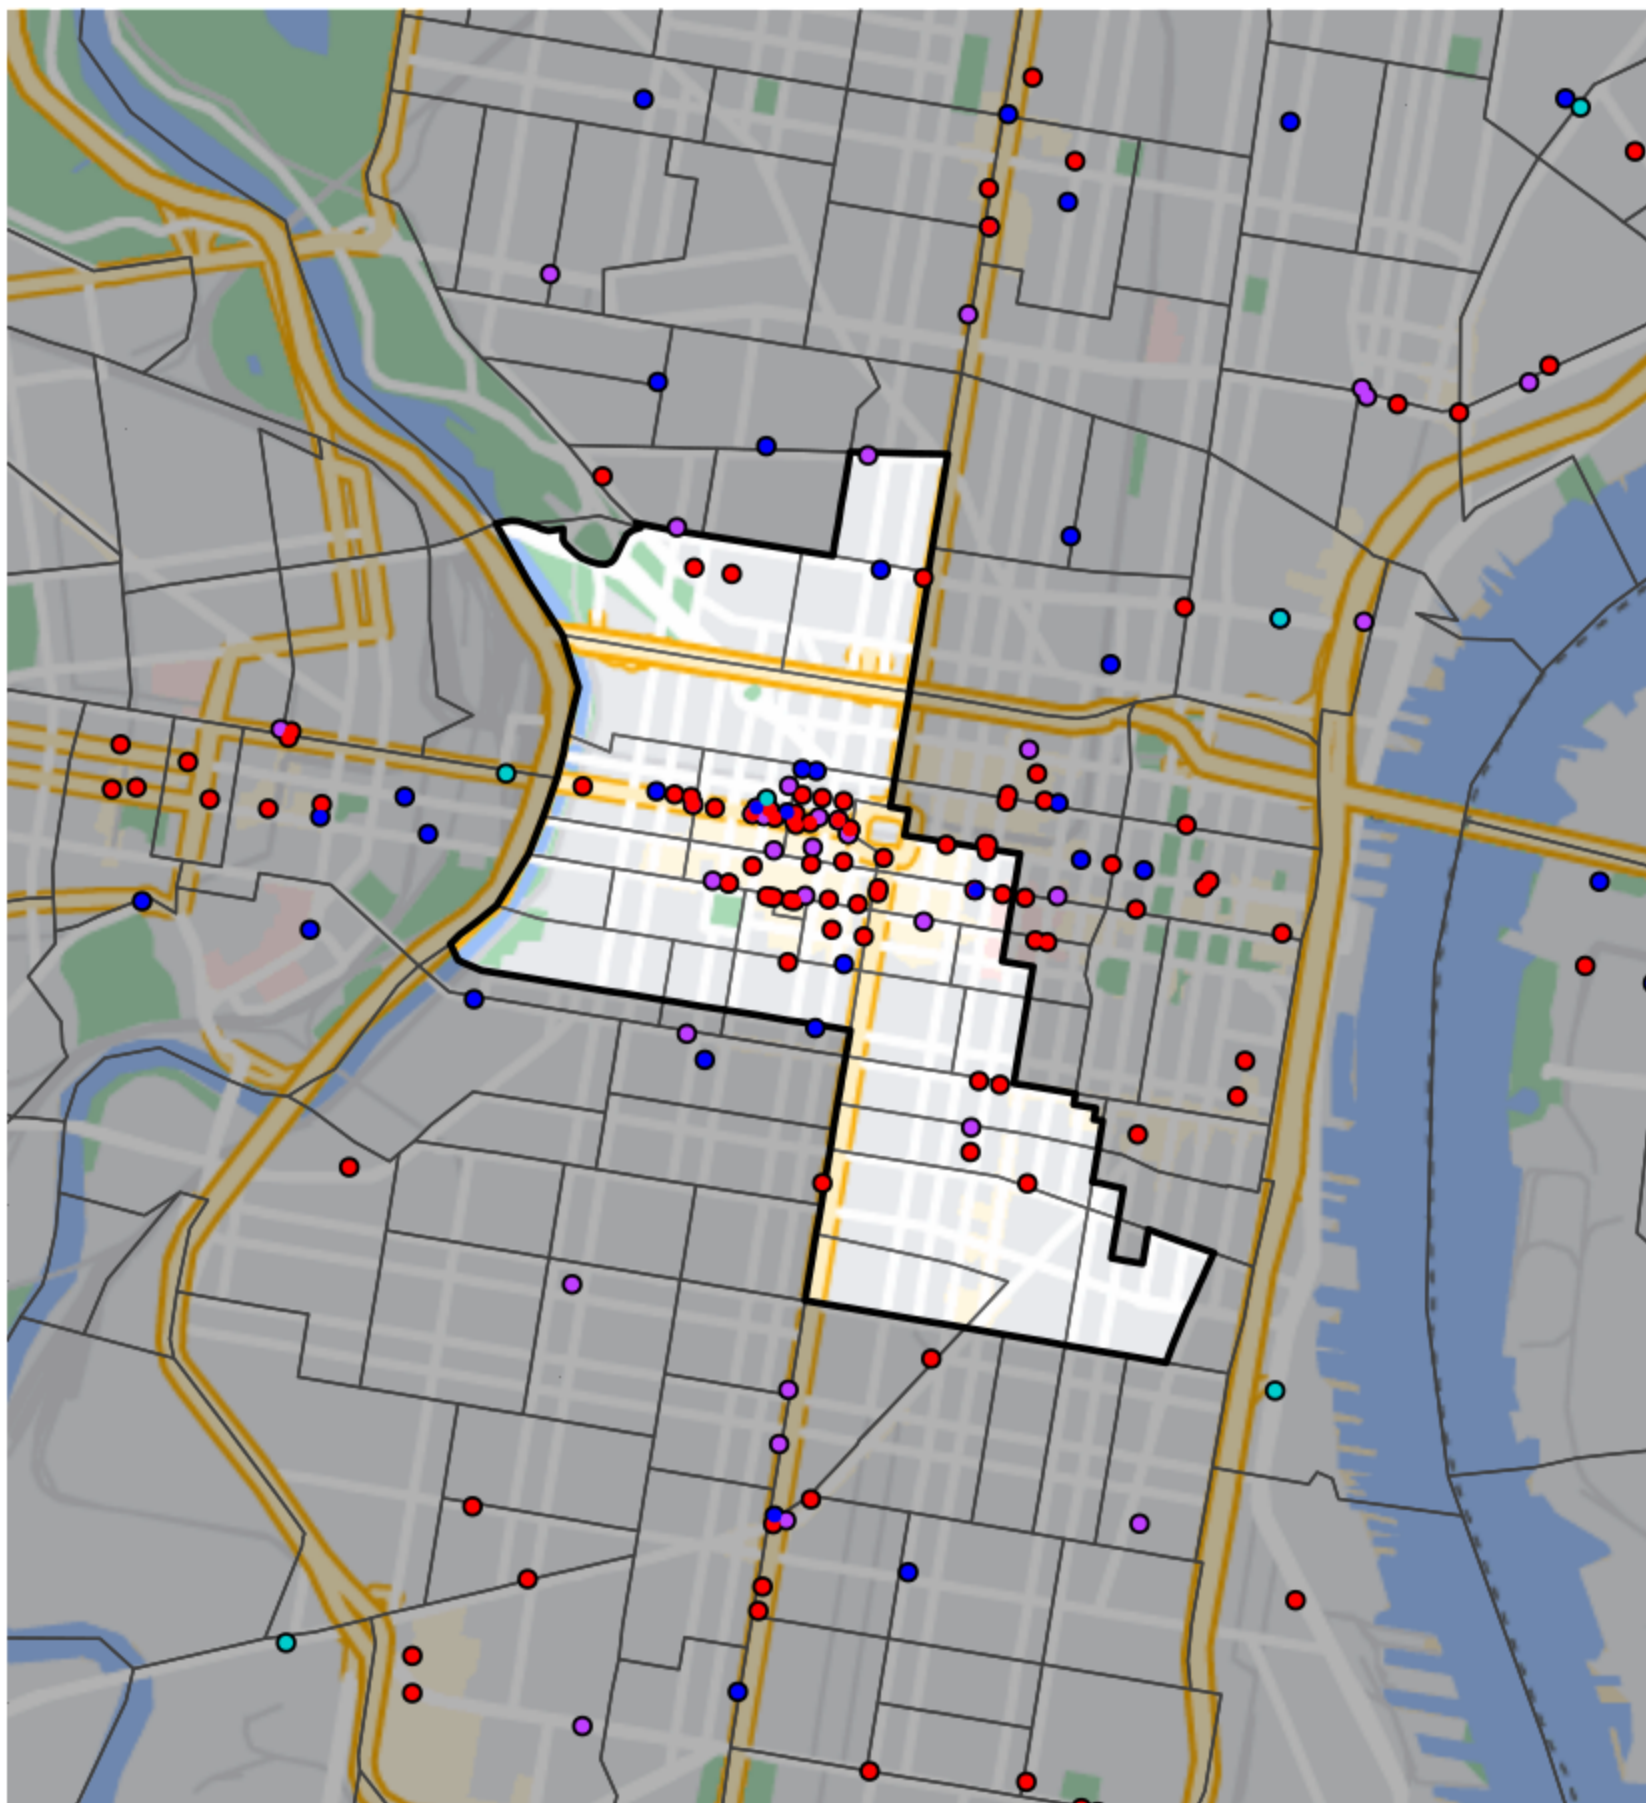

Pennsylvania - State House District 182

Banking Desert

■ No Branches within 10 Miles of Population Center

Financial Institutions

- Bank: 17
- Bank, Out-of-State: 50
- Credit Union: 8
- Credit Union, Out-of-State: 1