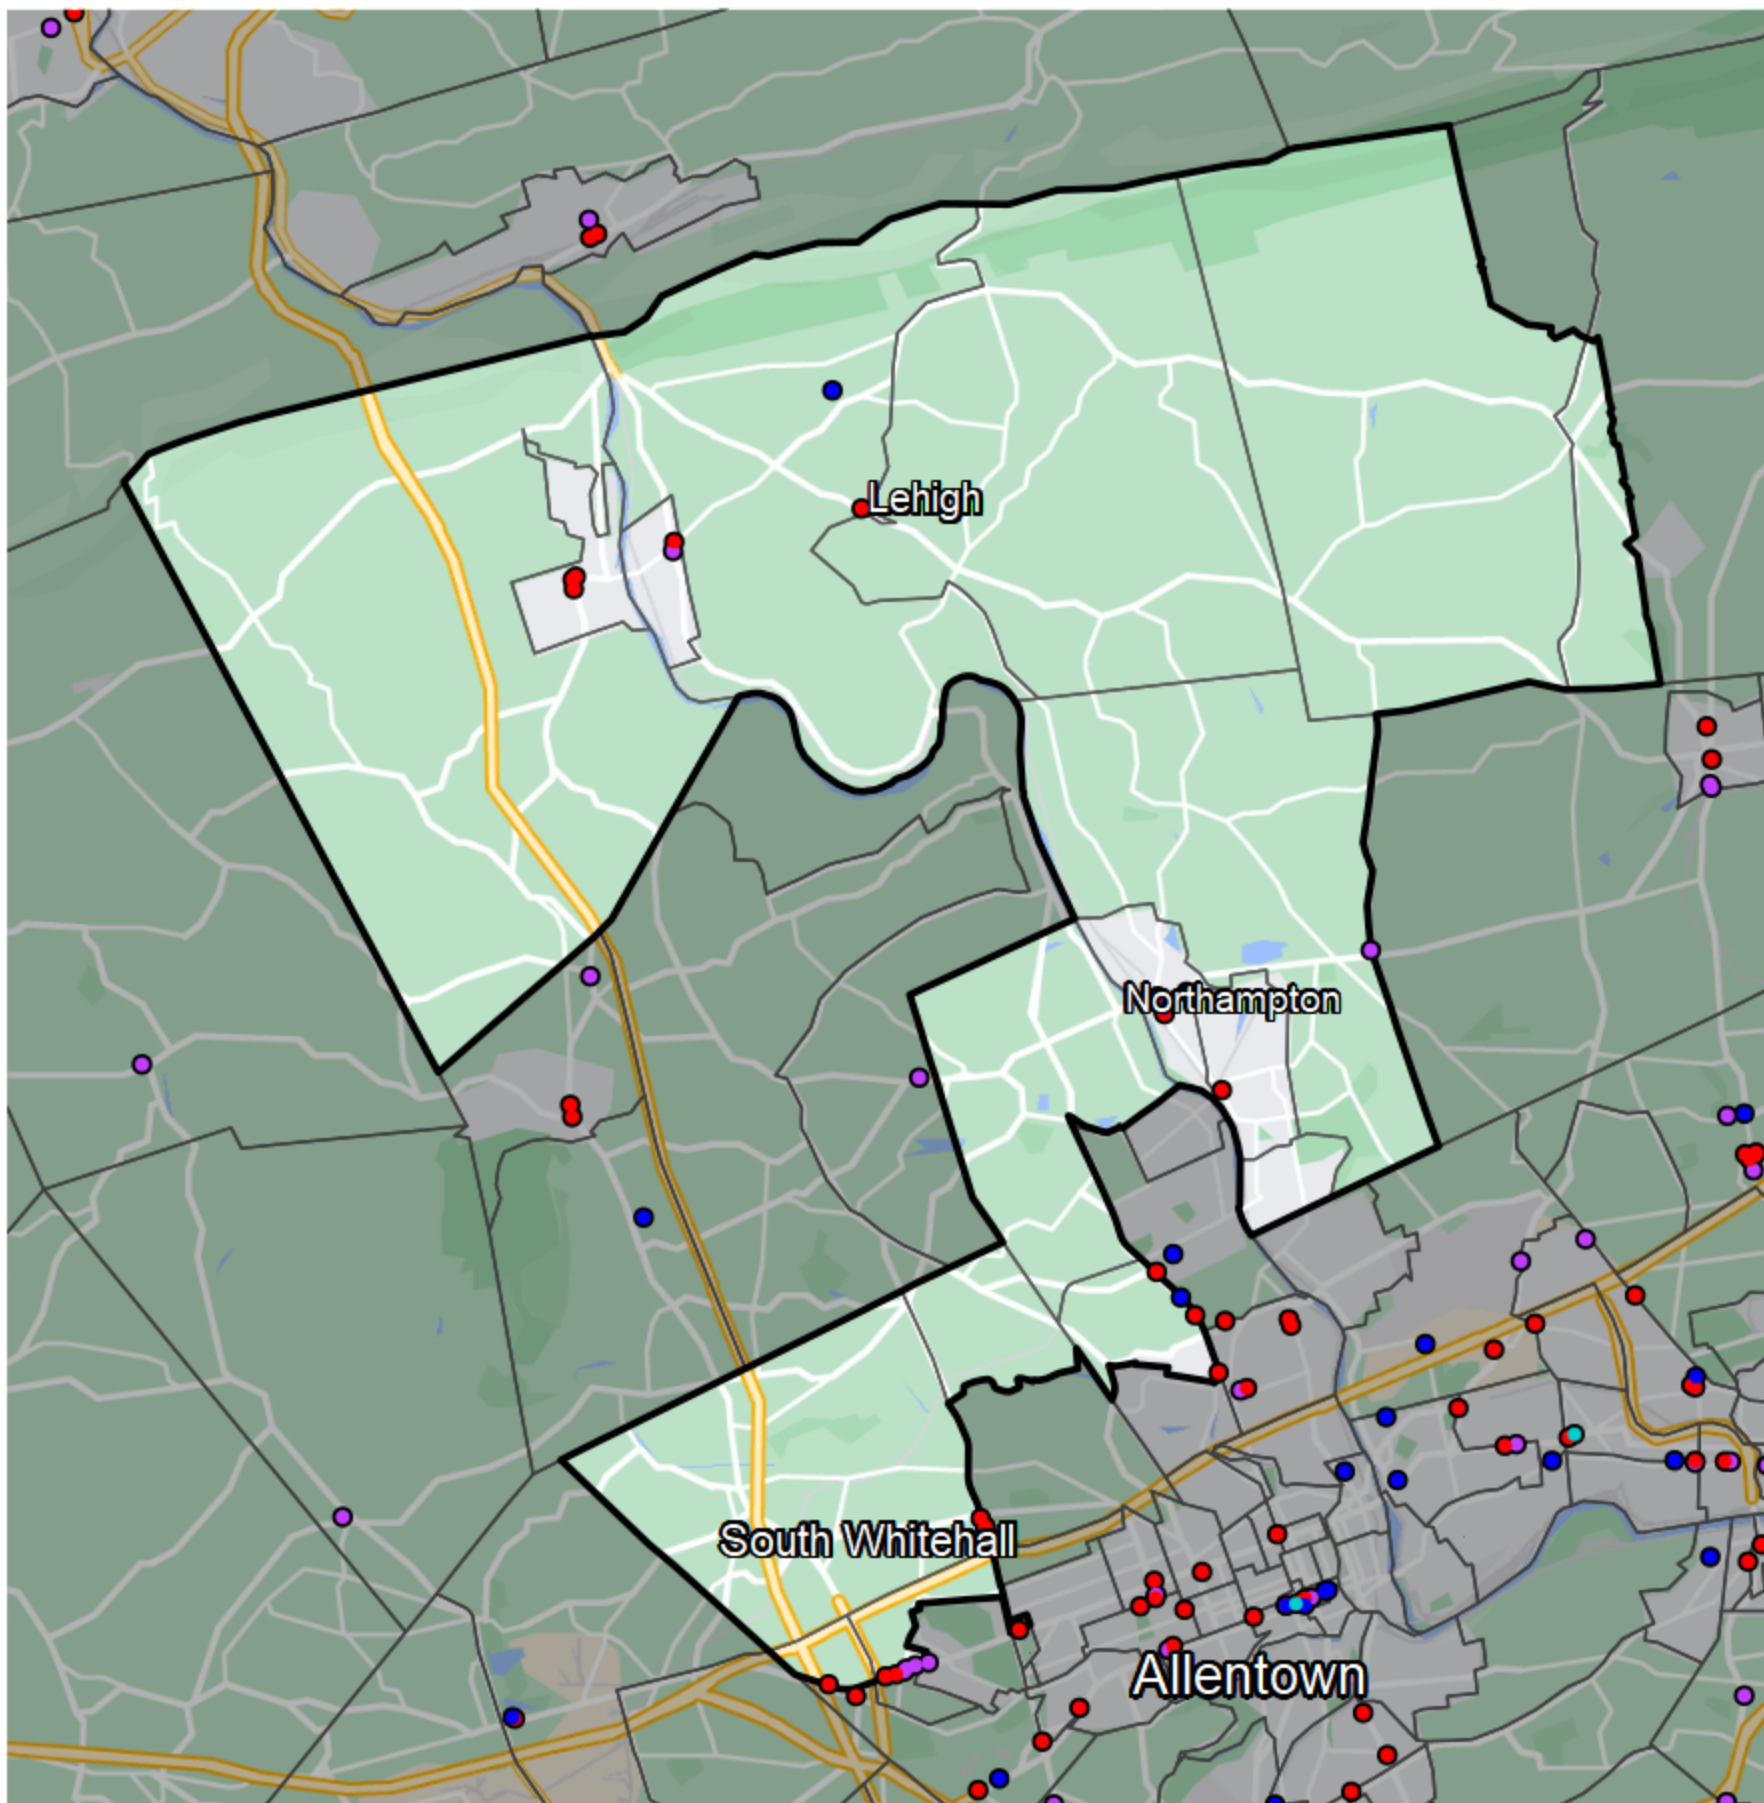

Pennsylvania - State House District 183

Banking Desert

No Branches within 10 Miles of Population Center

Financial Institutions

- Bank: 4
- Bank, Out-of-State: 14
- Credit Union: 4
- Credit Union, Out-of-State: 0