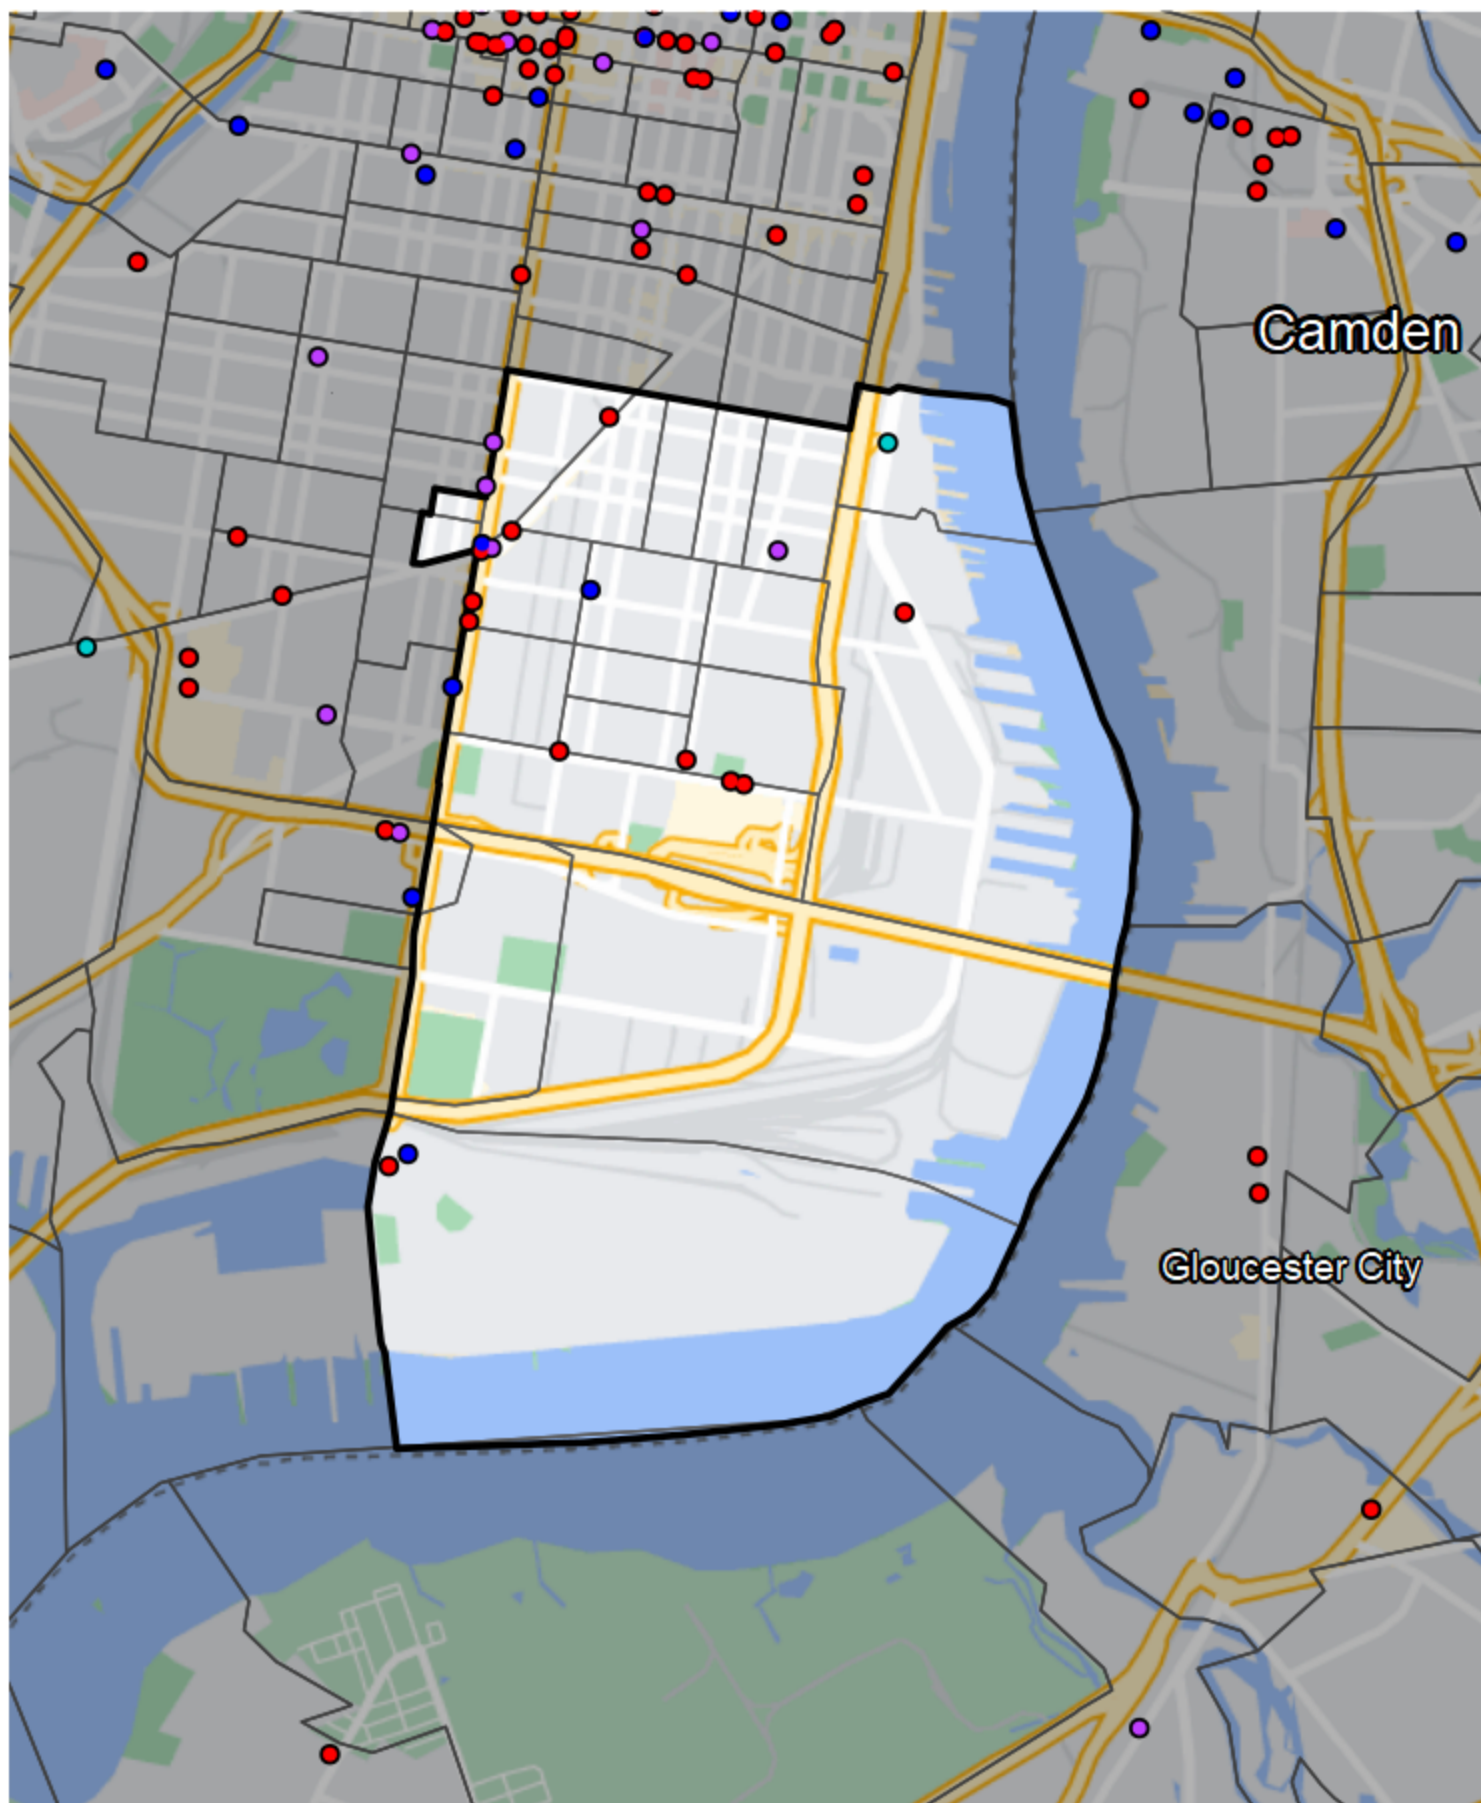

Pennsylvania - State House District 184

Banking Desert

No Branches within 10 Miles of Population Center

Financial Institutions

- Bank: 2
- Bank, Out-of-State: 11
- Credit Union: 3
- Credit Union, Out-of-State: 1