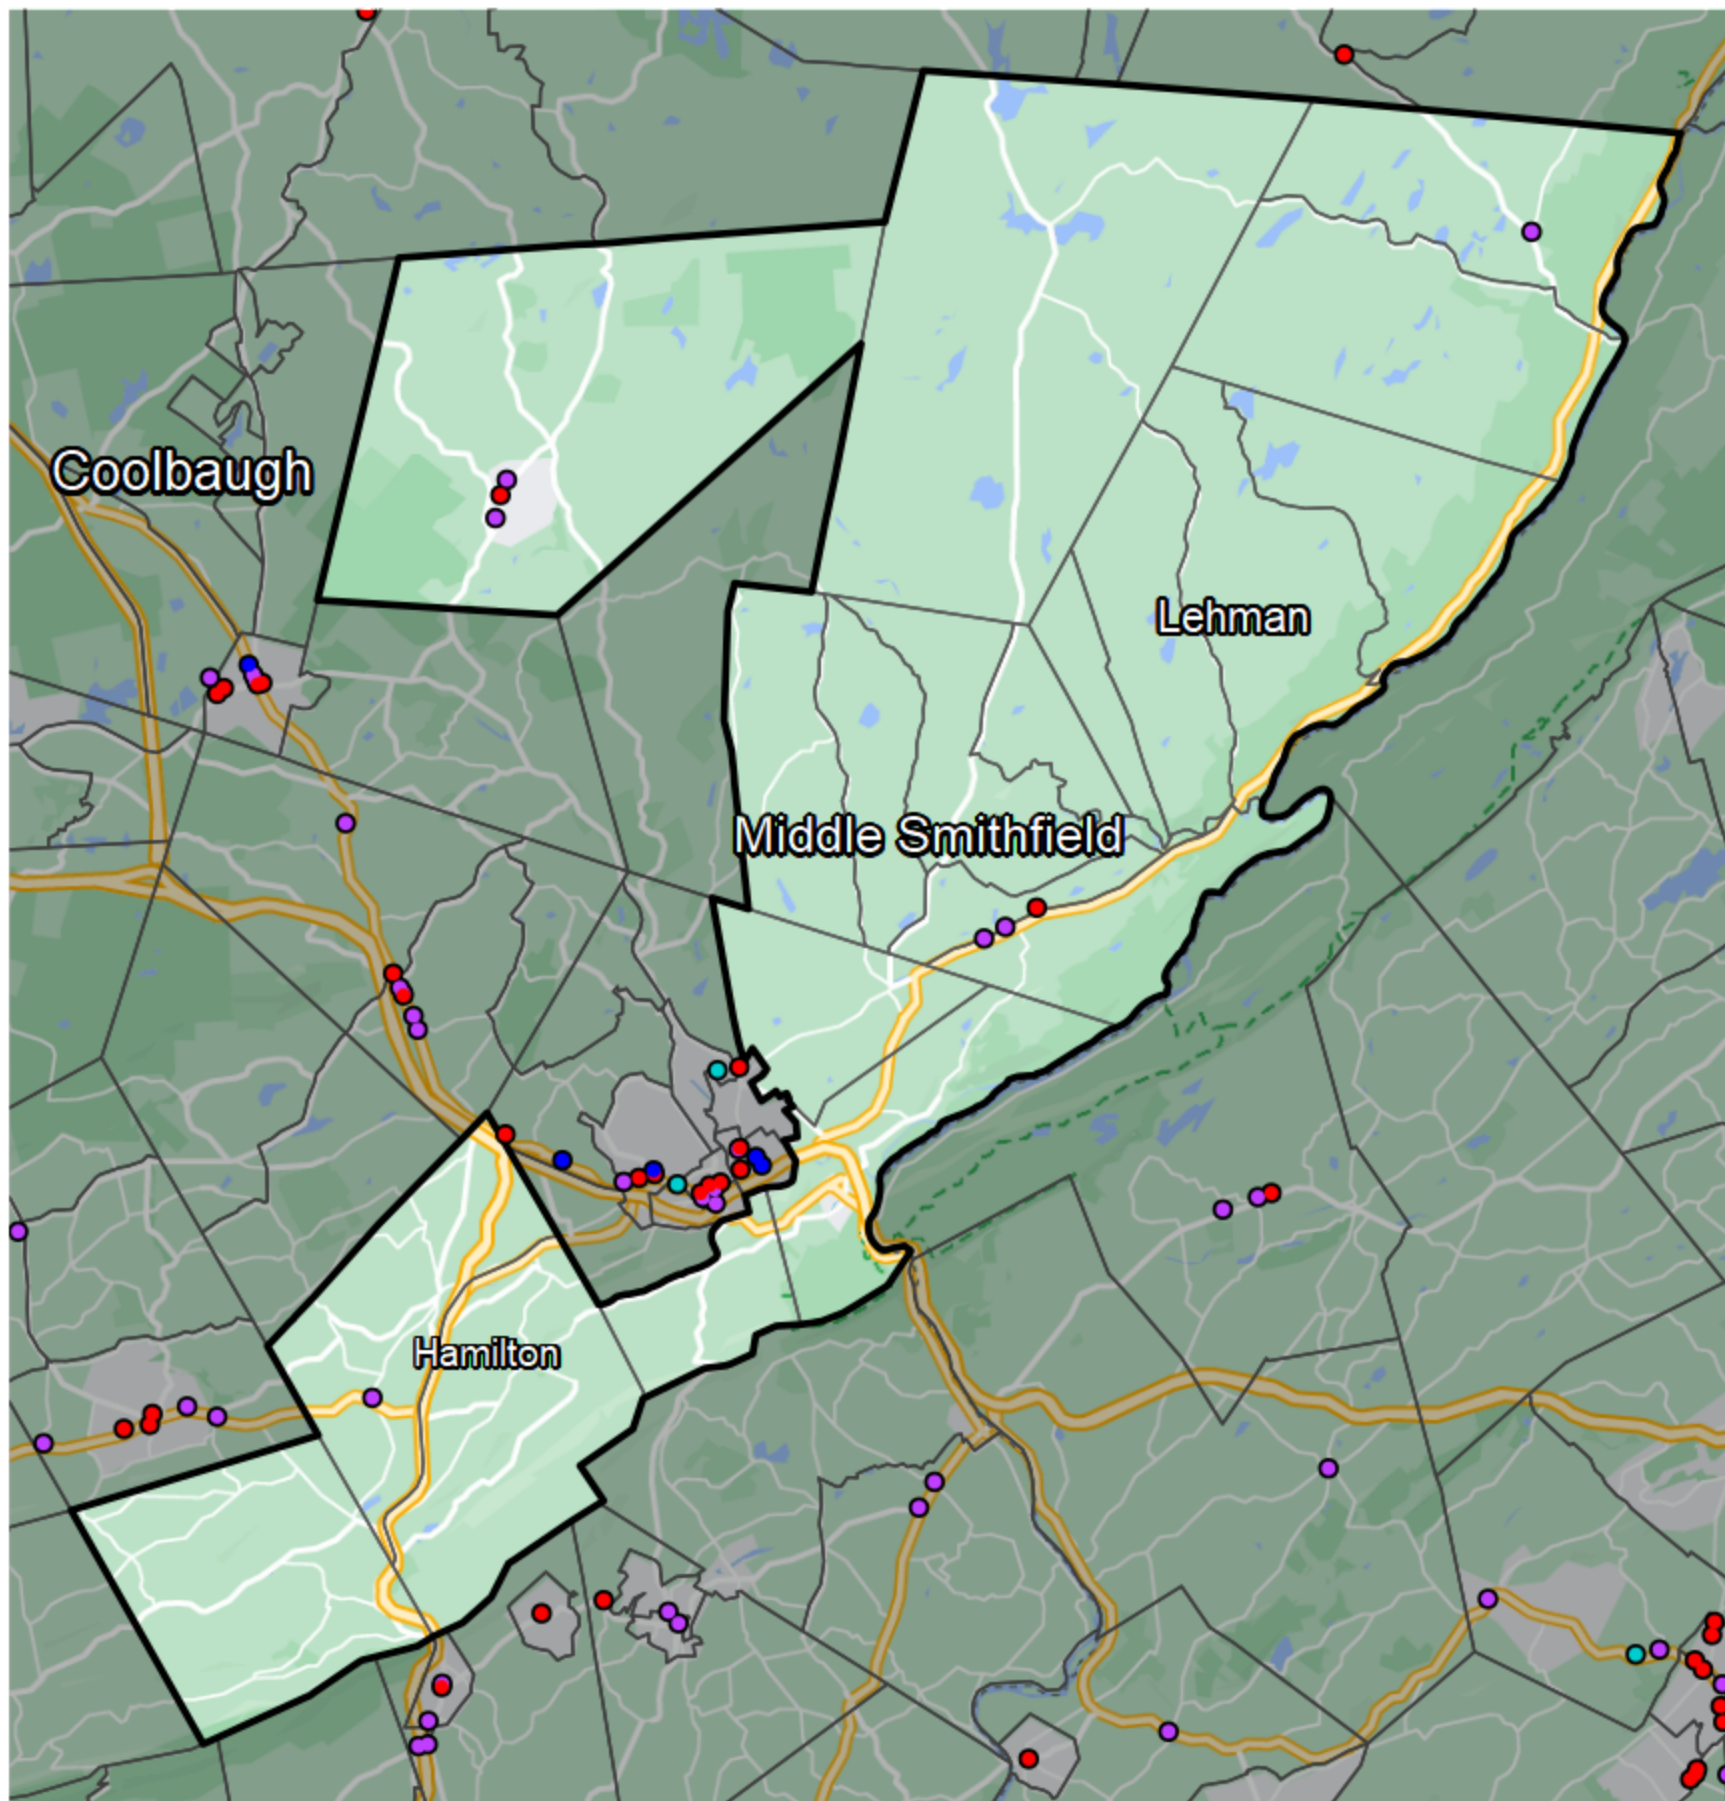

Pennsylvania - State House District 189

Banking Desert

No Branches within 10 Miles of Population Center

Financial Institutions

- Bank: 6
- Bank, Out-of-State: 2
- Credit Union: 0
- Credit Union, Out-of-State: 0