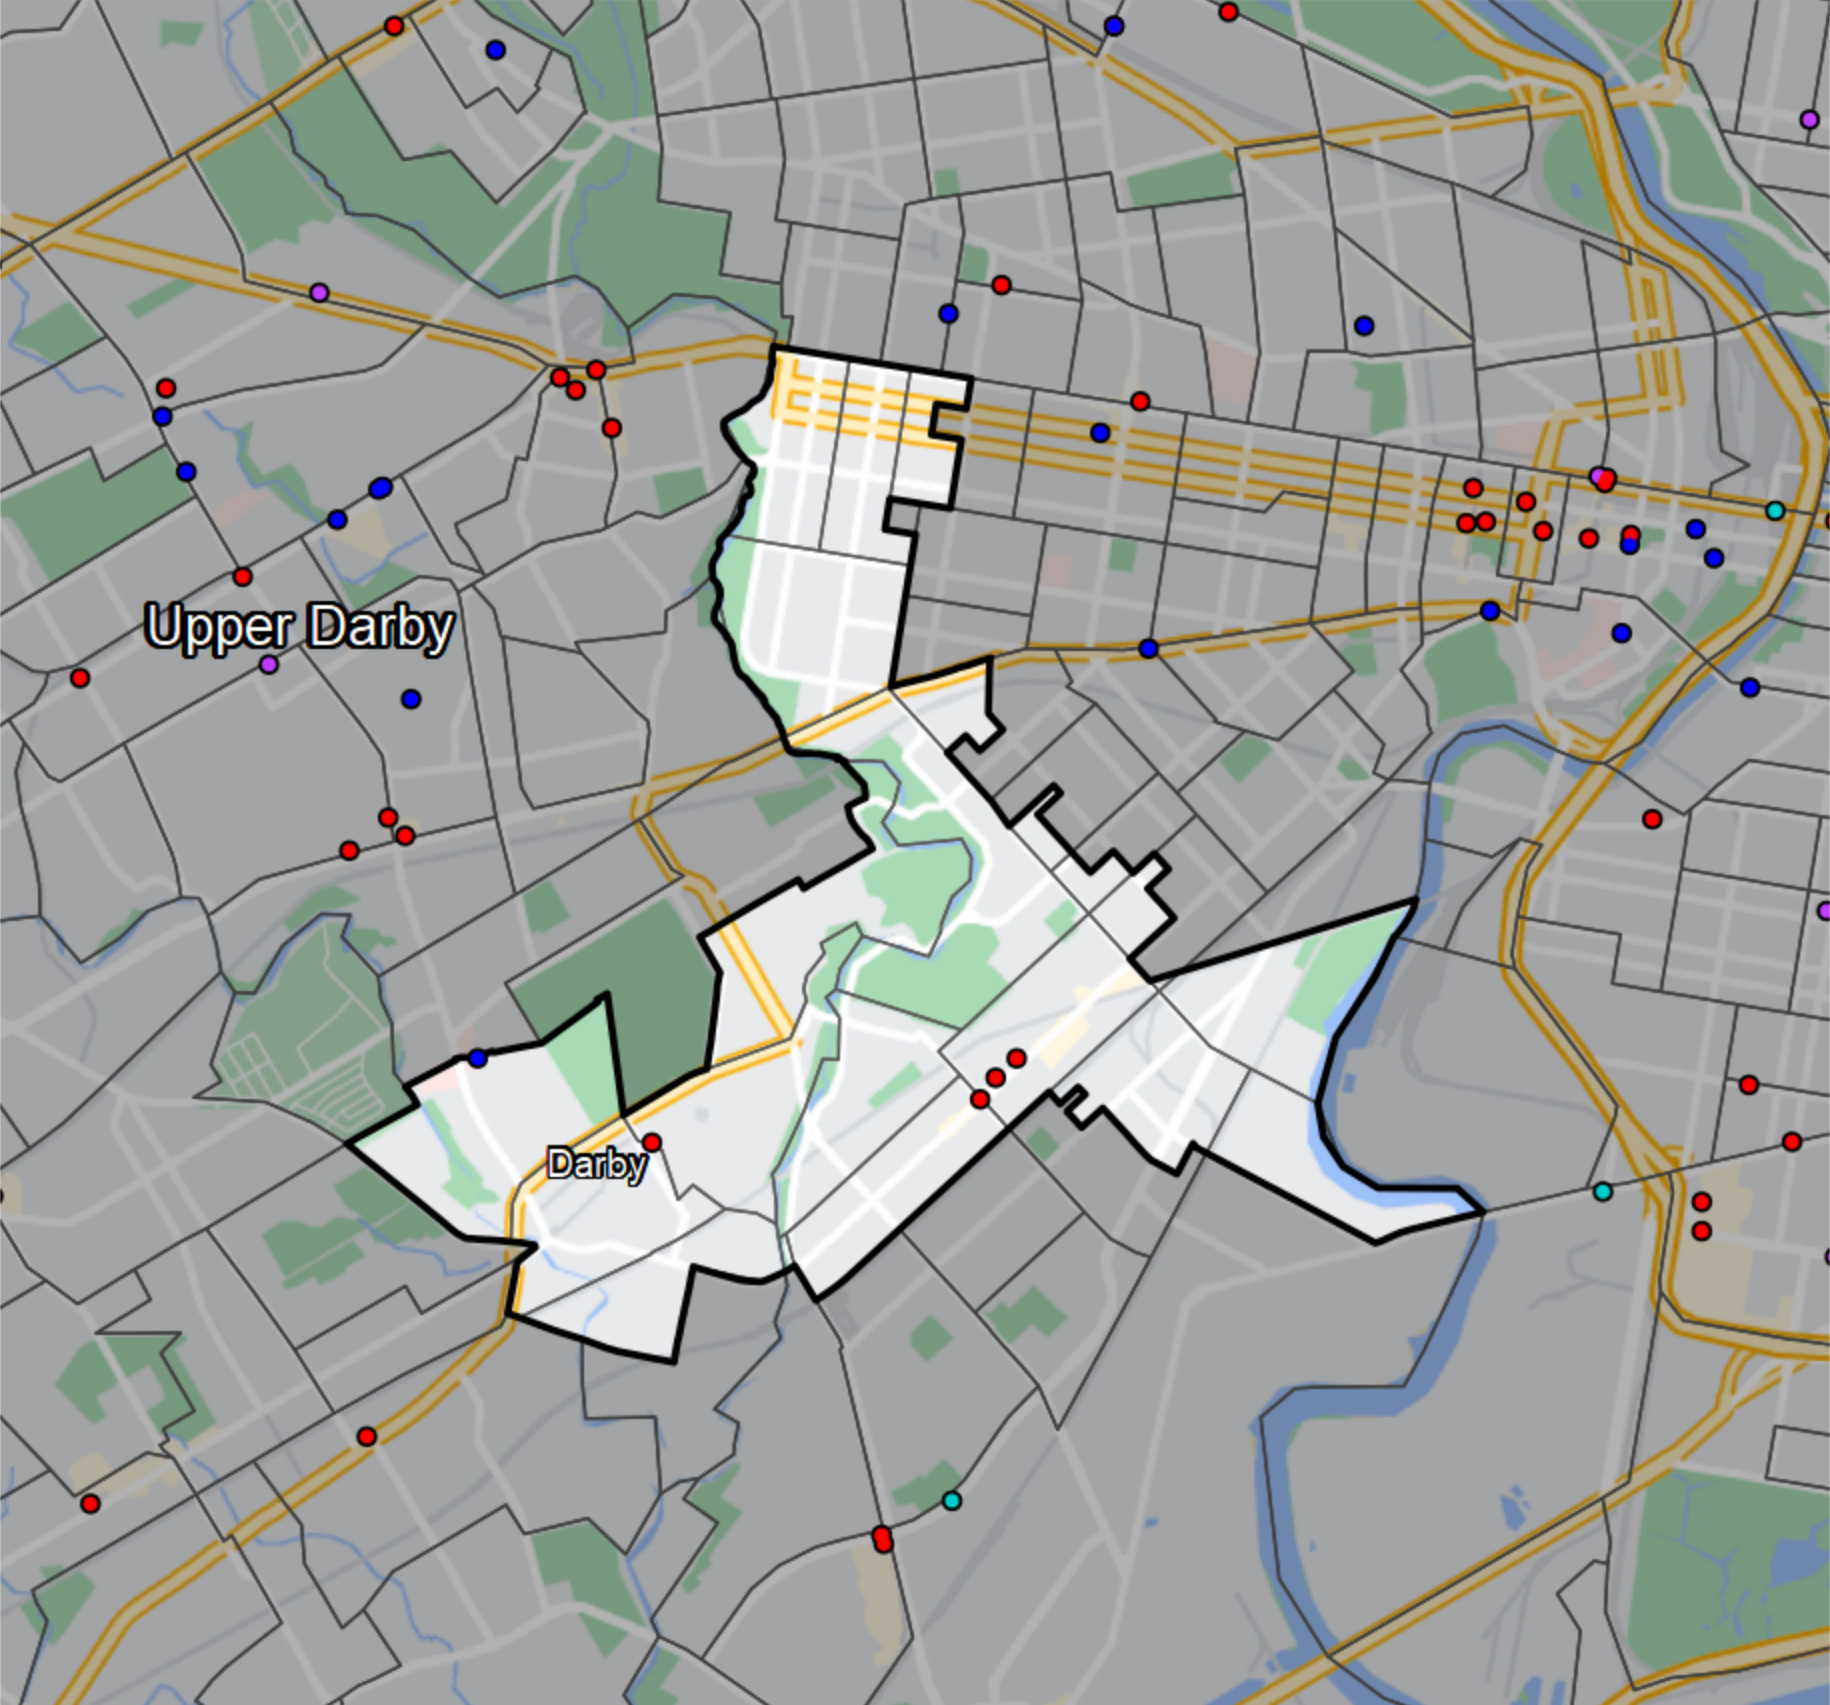

Pennsylvania - State House District 191

Banking Desert
No Branches within 10 Miles of Population Center

Financial Institutions
Bank: 0
Bank, Out-of-State: 4
Credit Union: 1
Credit Union, Out-of-State: 0

Sources: NCUA, FDIC, UW-Madison Population Lab, CDFI, US Census, Google Maps, CUNA