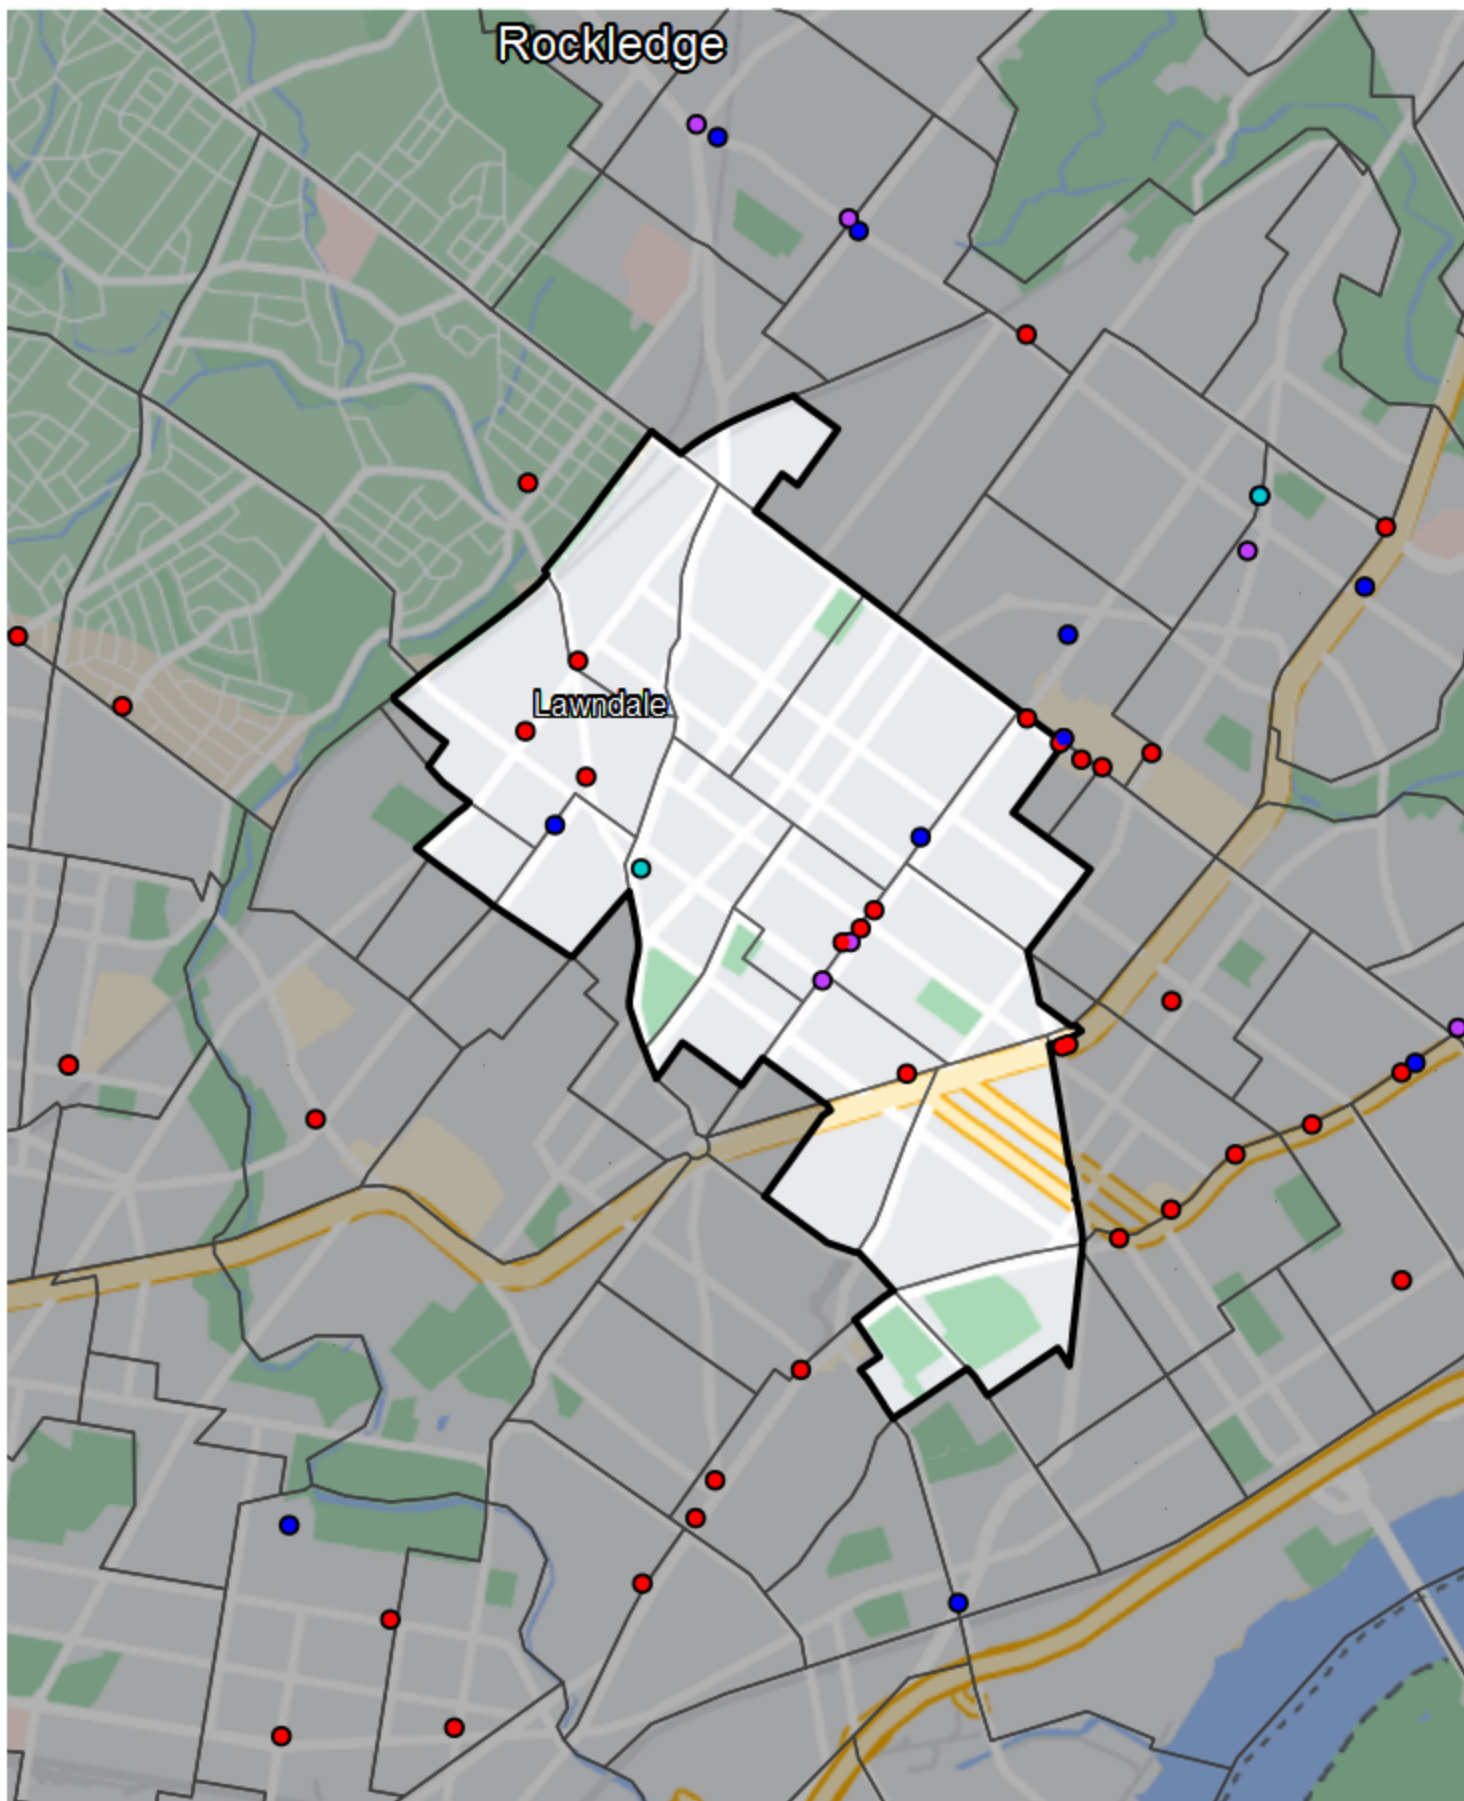

Pennsylvania - State House District 202

Banking Desert

No Branches within 10 Miles of Population Center

Financial Institutions

- Bank: 2
- Bank, Out-of-State: 9
- Credit Union: 2
- Credit Union, Out-of-State: 1