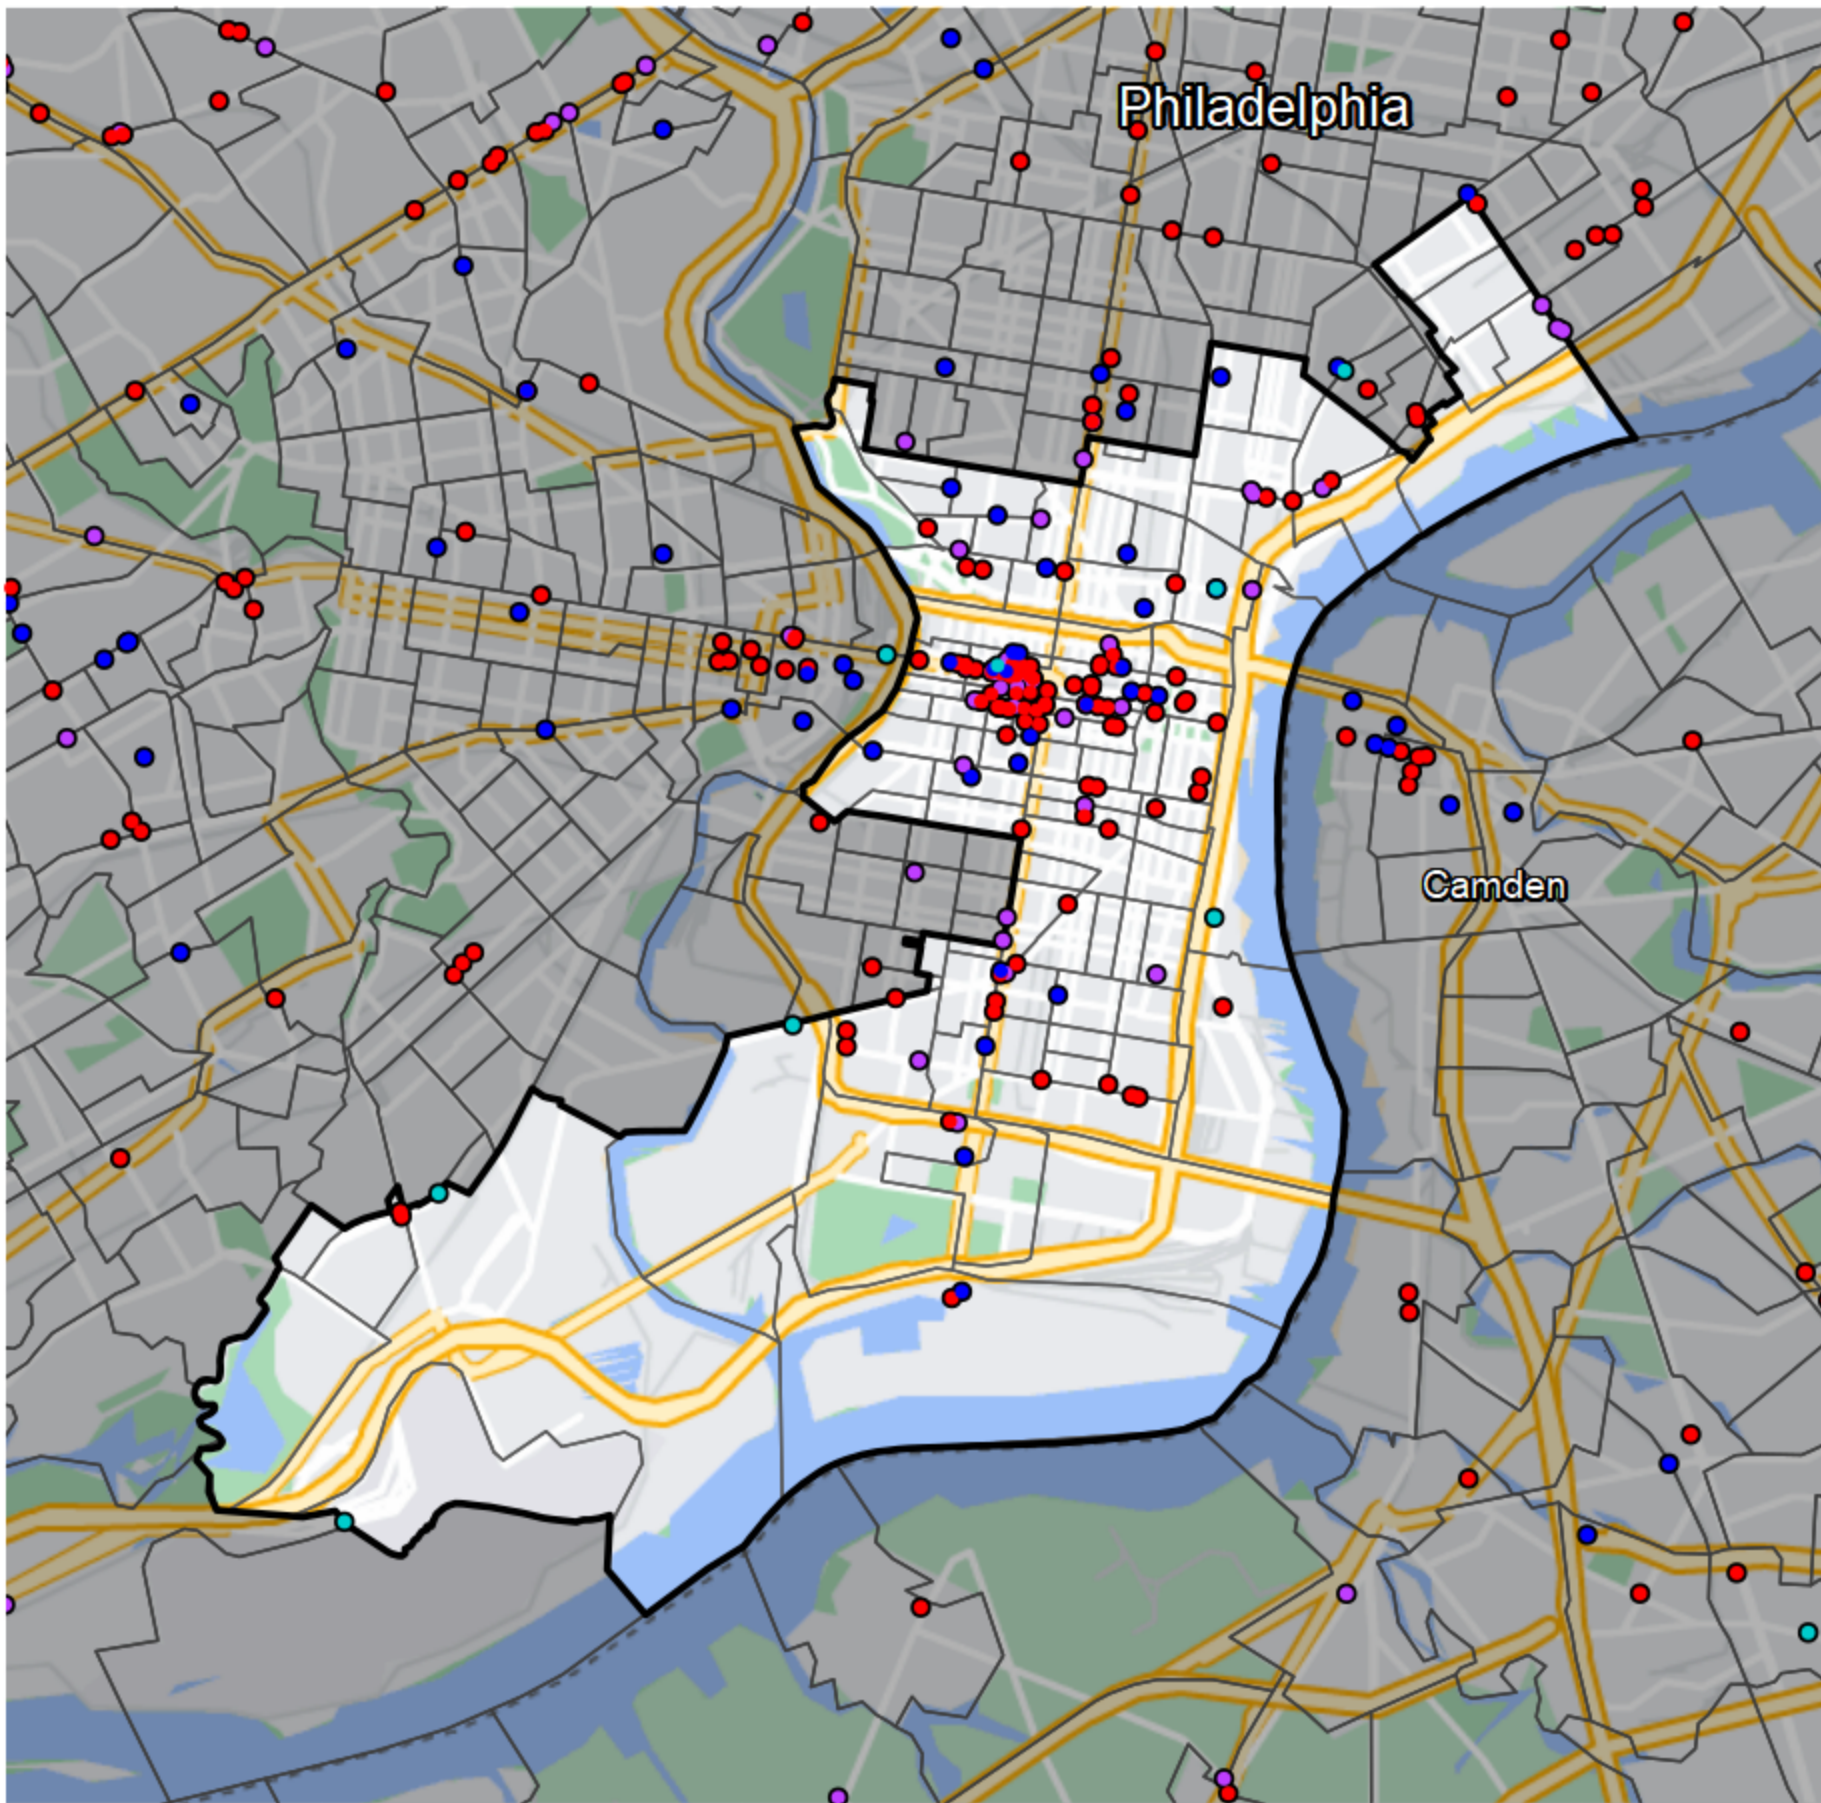

Pennsylvania - State Senate District 1

- Banking Desert**
- No Branches within 10 Miles of Population Center
- Financial Institutions**
- Bank: 31
 - Bank, Out-of-State: 91
 - Credit Union: 25
 - Credit Union, Out-of-State: 5

Sources: NCUA, FDIC, UW-Madison Population Lab, CDFI, US Census, Google Maps, CUNA