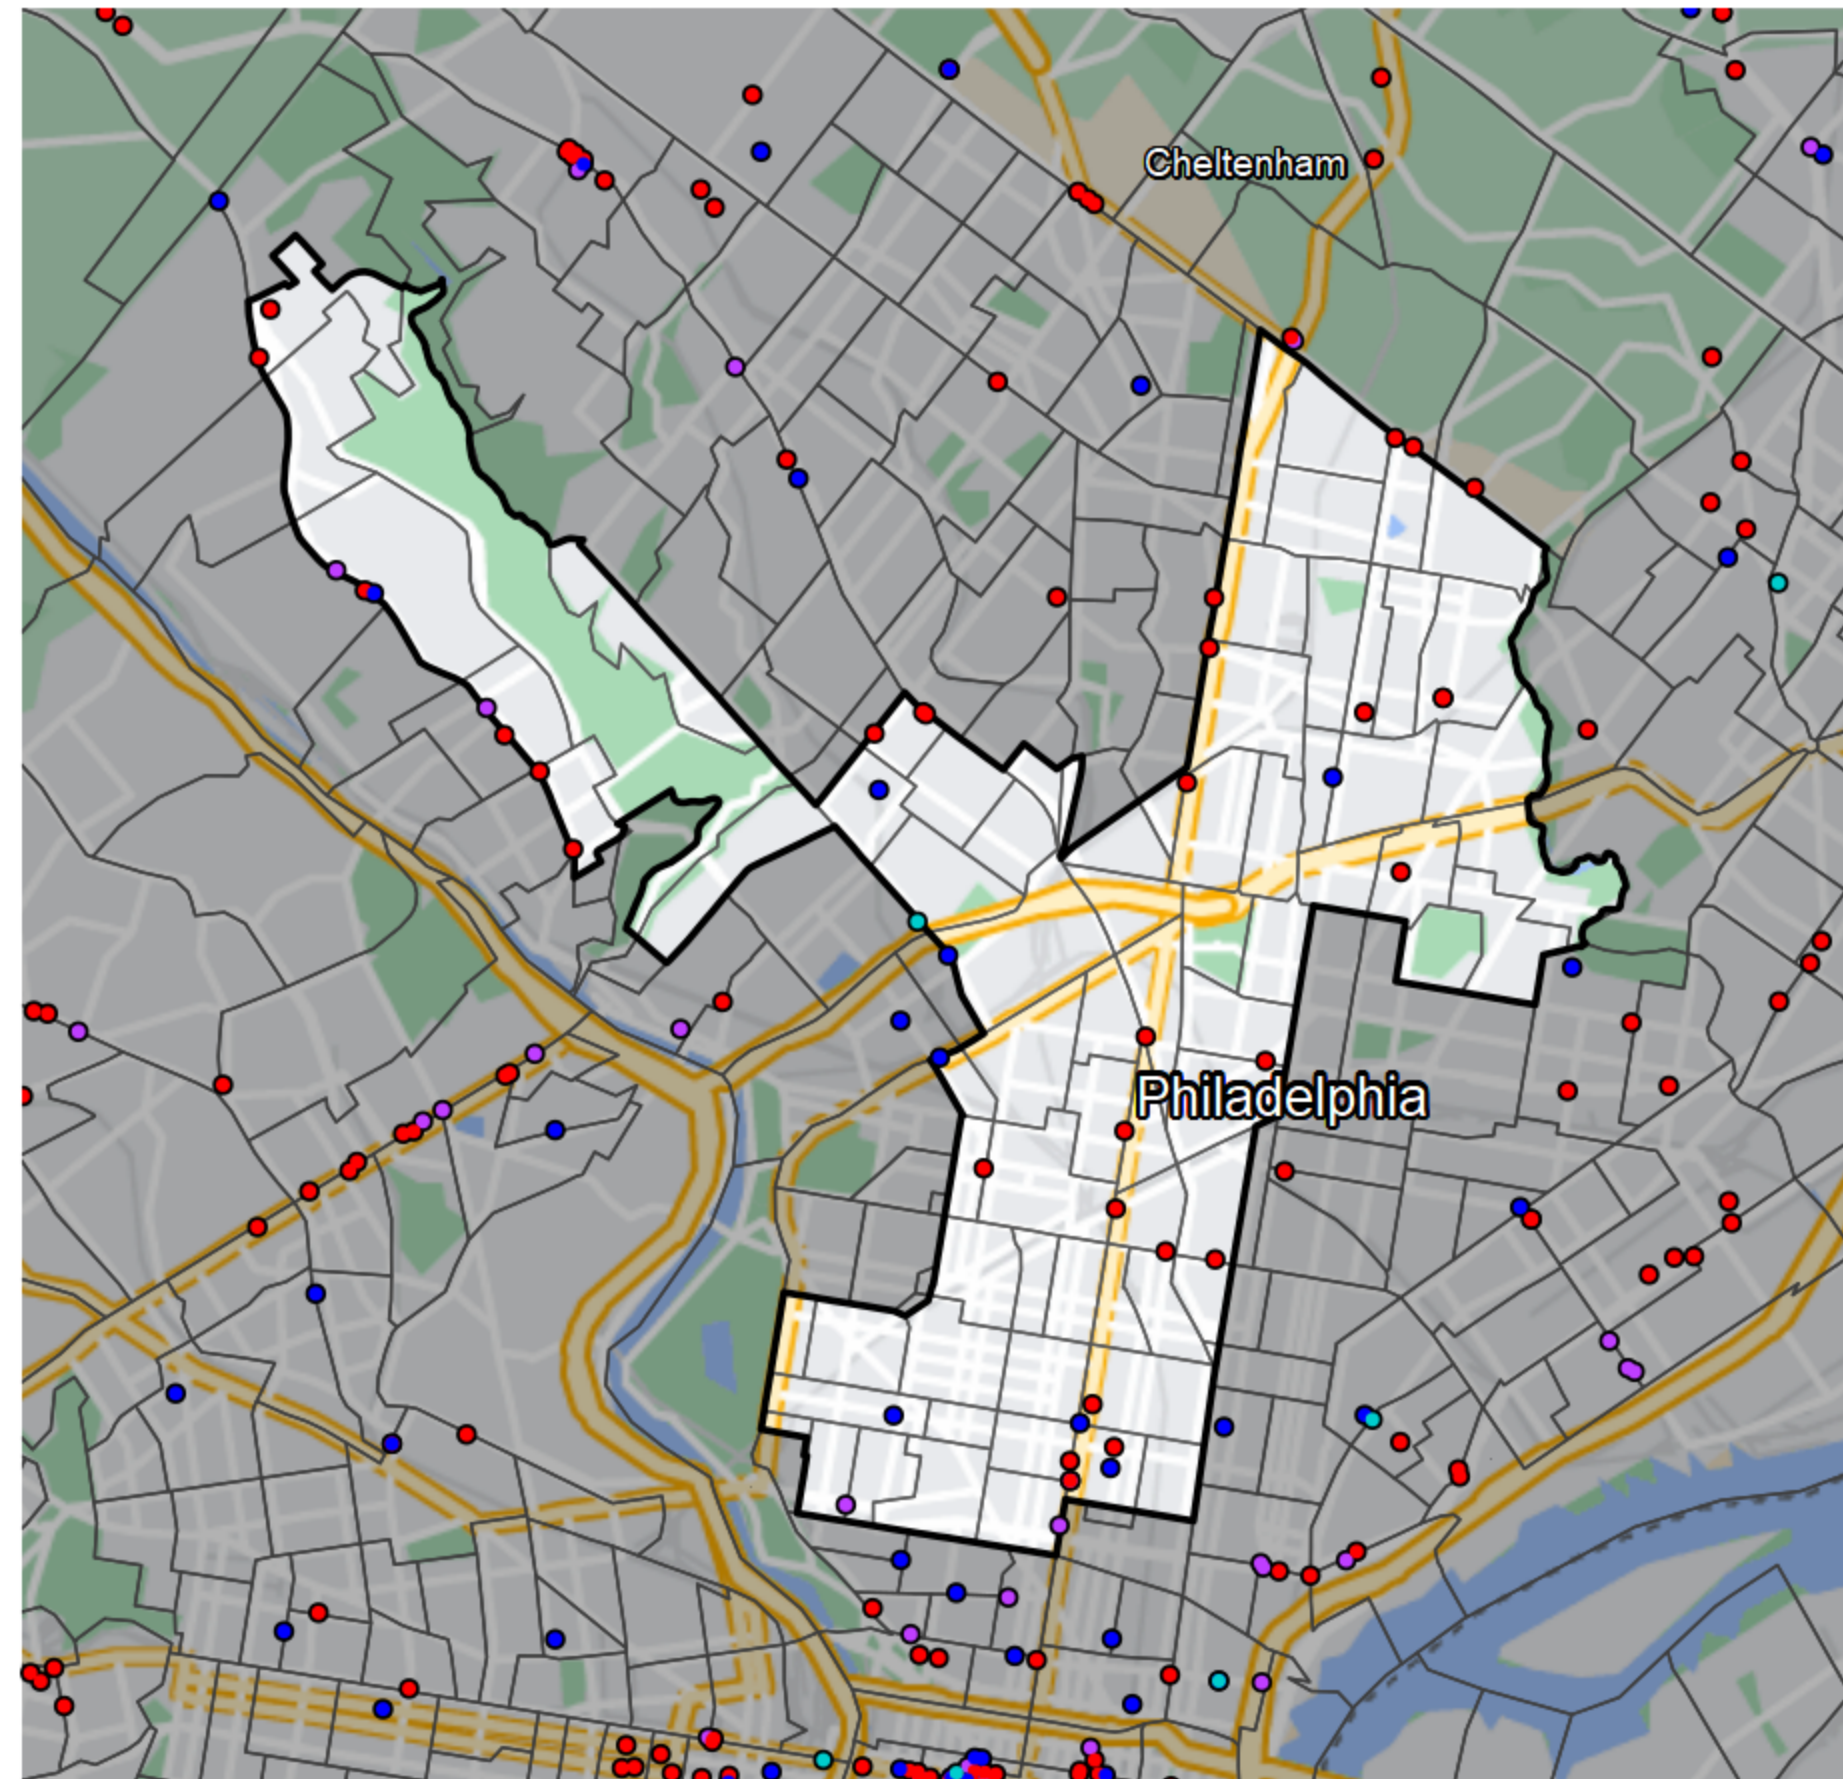

Pennsylvania - State Senate District 3

Financial Institutions

- Bank: 5
- Bank, Out-of-State: 25
- Credit Union: 7
- Credit Union, Out-of-State: 0

Banking Desert

- No Branches within 10 Miles of Population Center