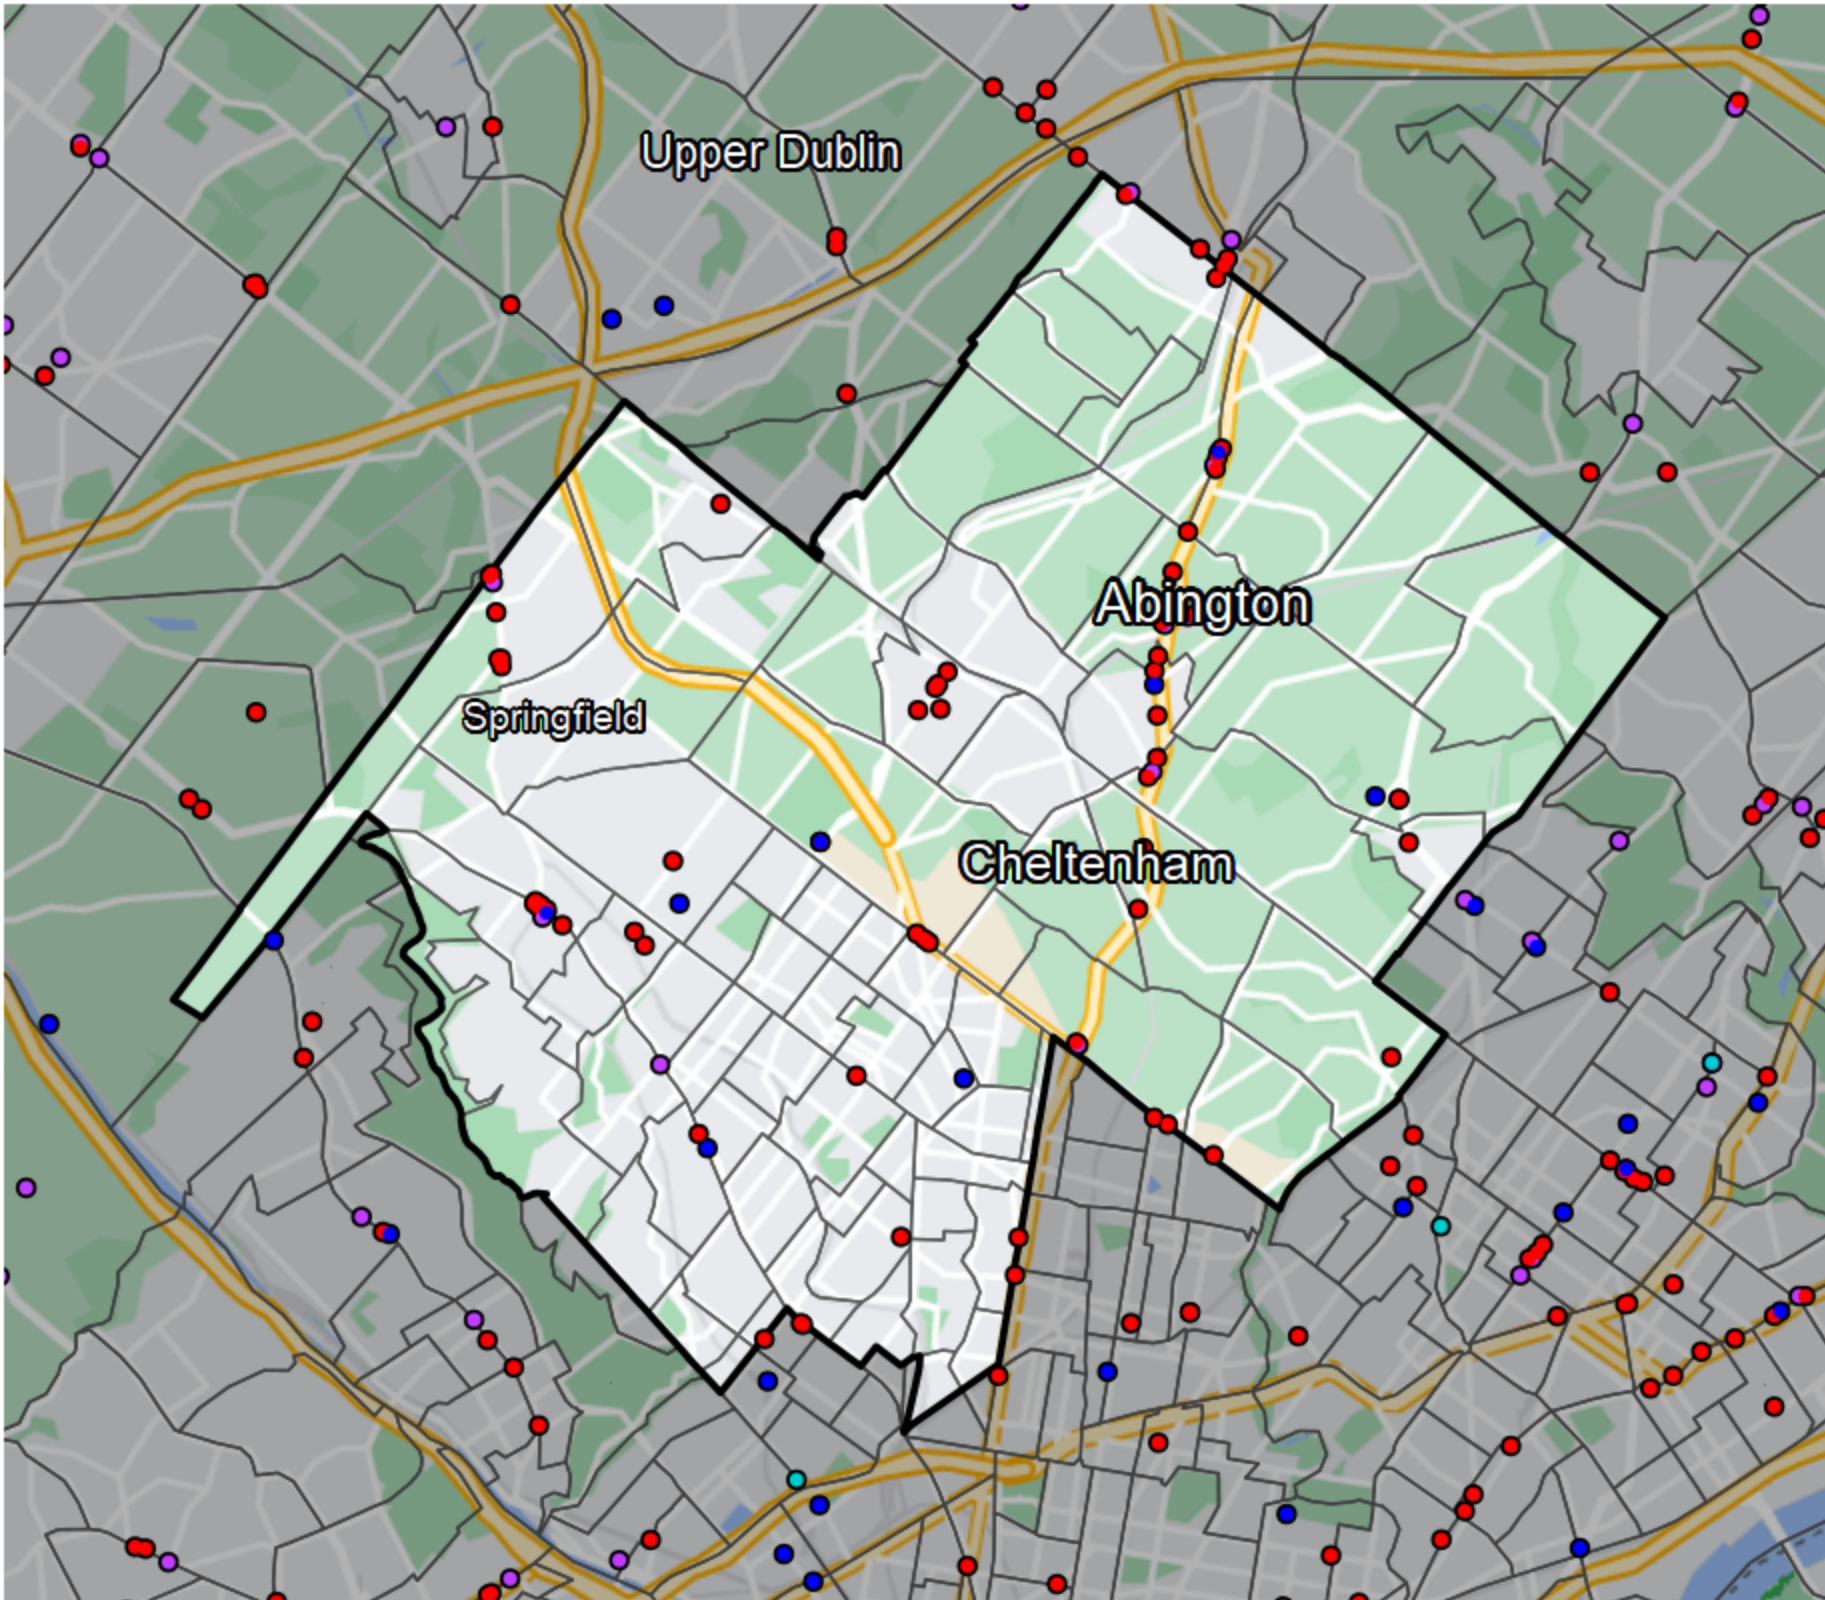

# Pennsylvania - State Senate District 4

- Banking Desert**
- No Branches within 10 Miles of Population Center
- Financial Institutions**
- Bank: 9
  - Bank, Out-of-State: 53
  - Credit Union: 8
  - Credit Union, Out-of-State: 0

Sources: NCUA, FDIC, UW-Madison Population Lab, CDFI, US Census, Google Maps, CUNA