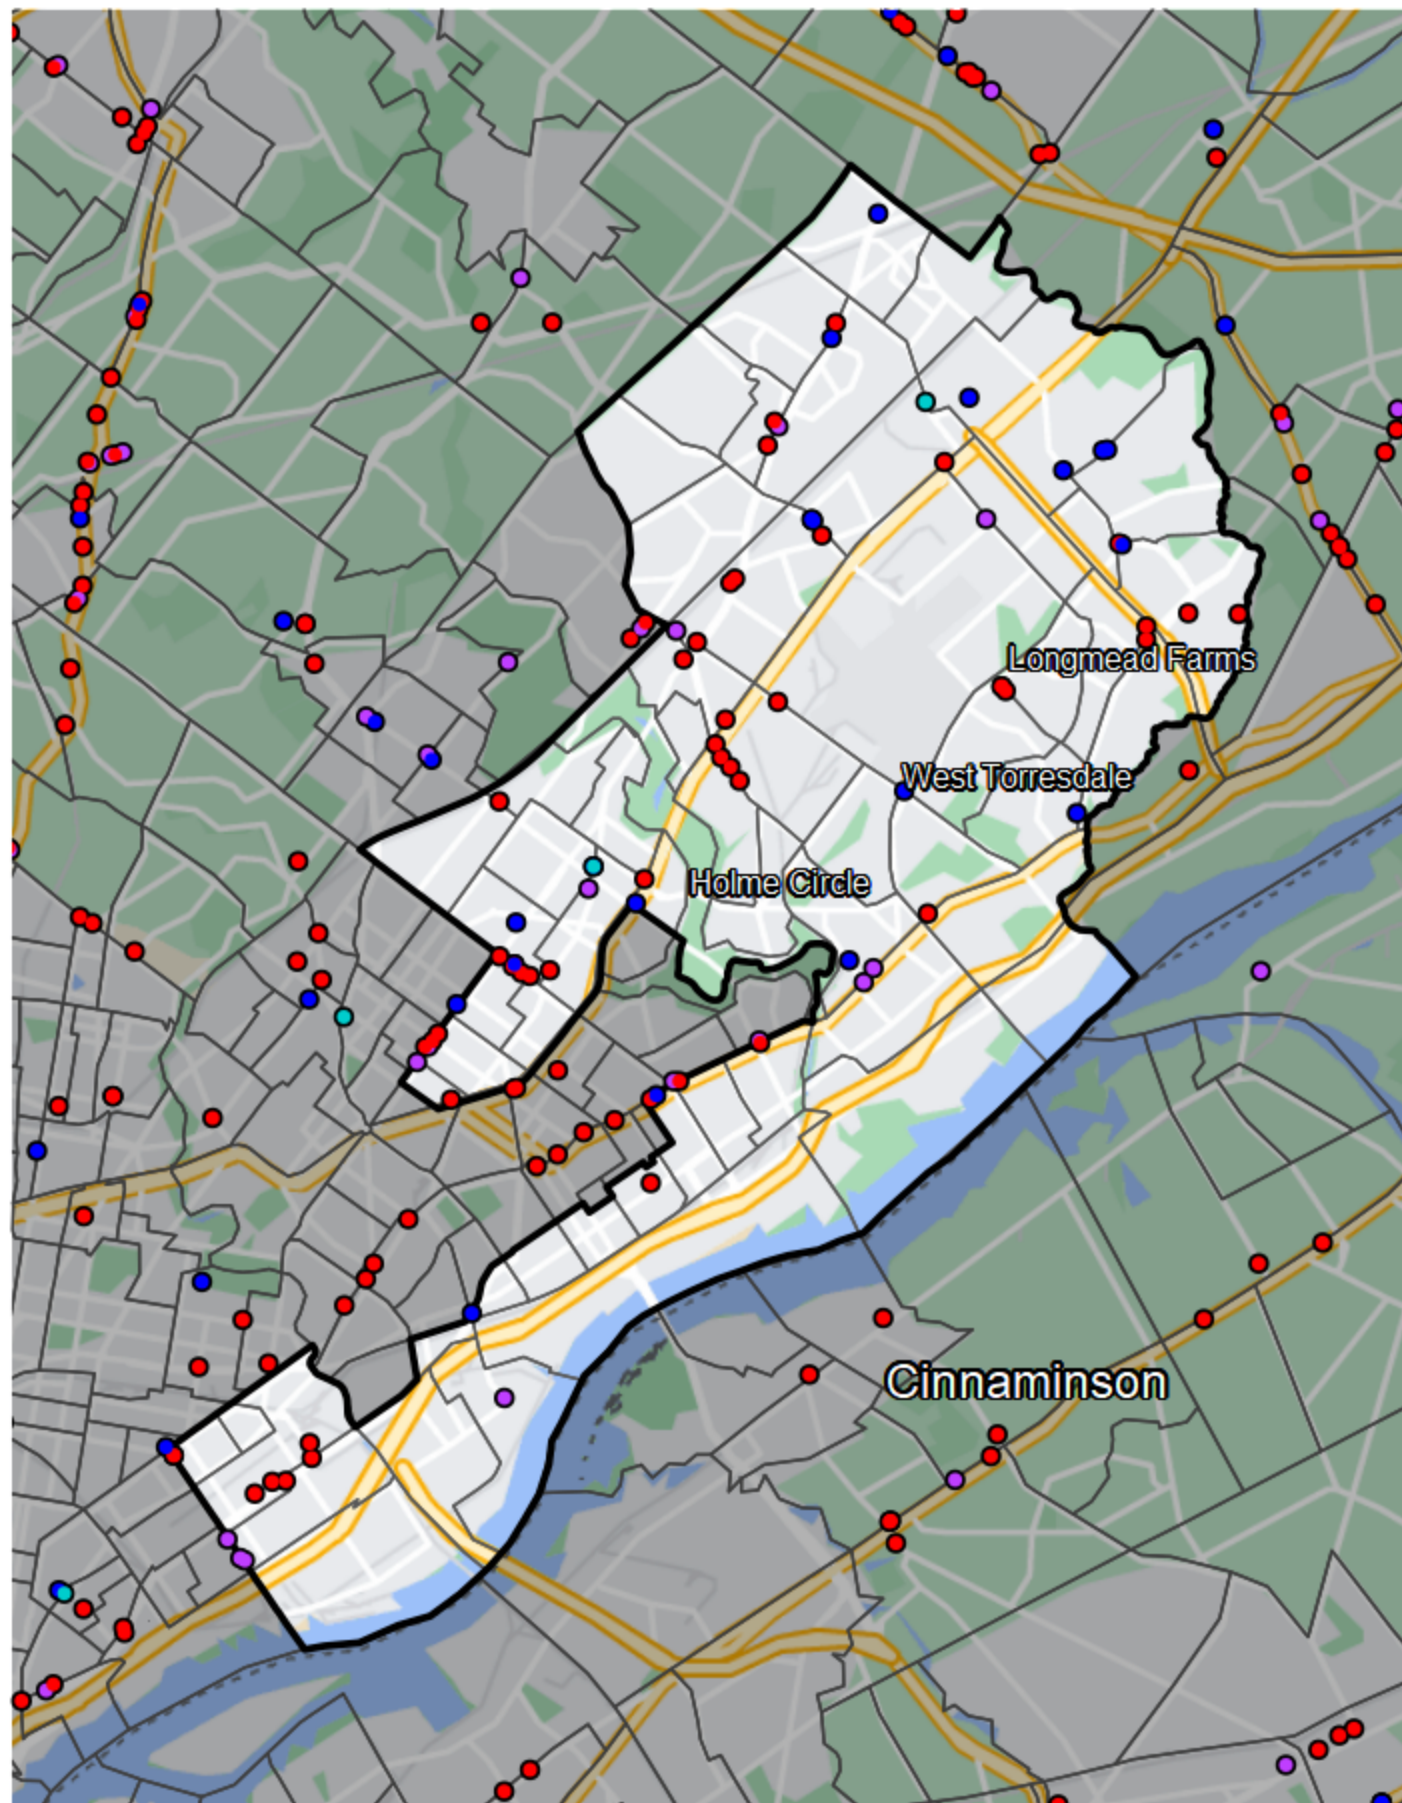

Pennsylvania - State Senate District 5

Banking Desert

 No Branches within 10 Miles of Population Center

Financial Institutions

-  Bank: 10
-  Bank, Out-of-State: 46
-  Credit Union: 19
-  Credit Union, Out-of-State: 2