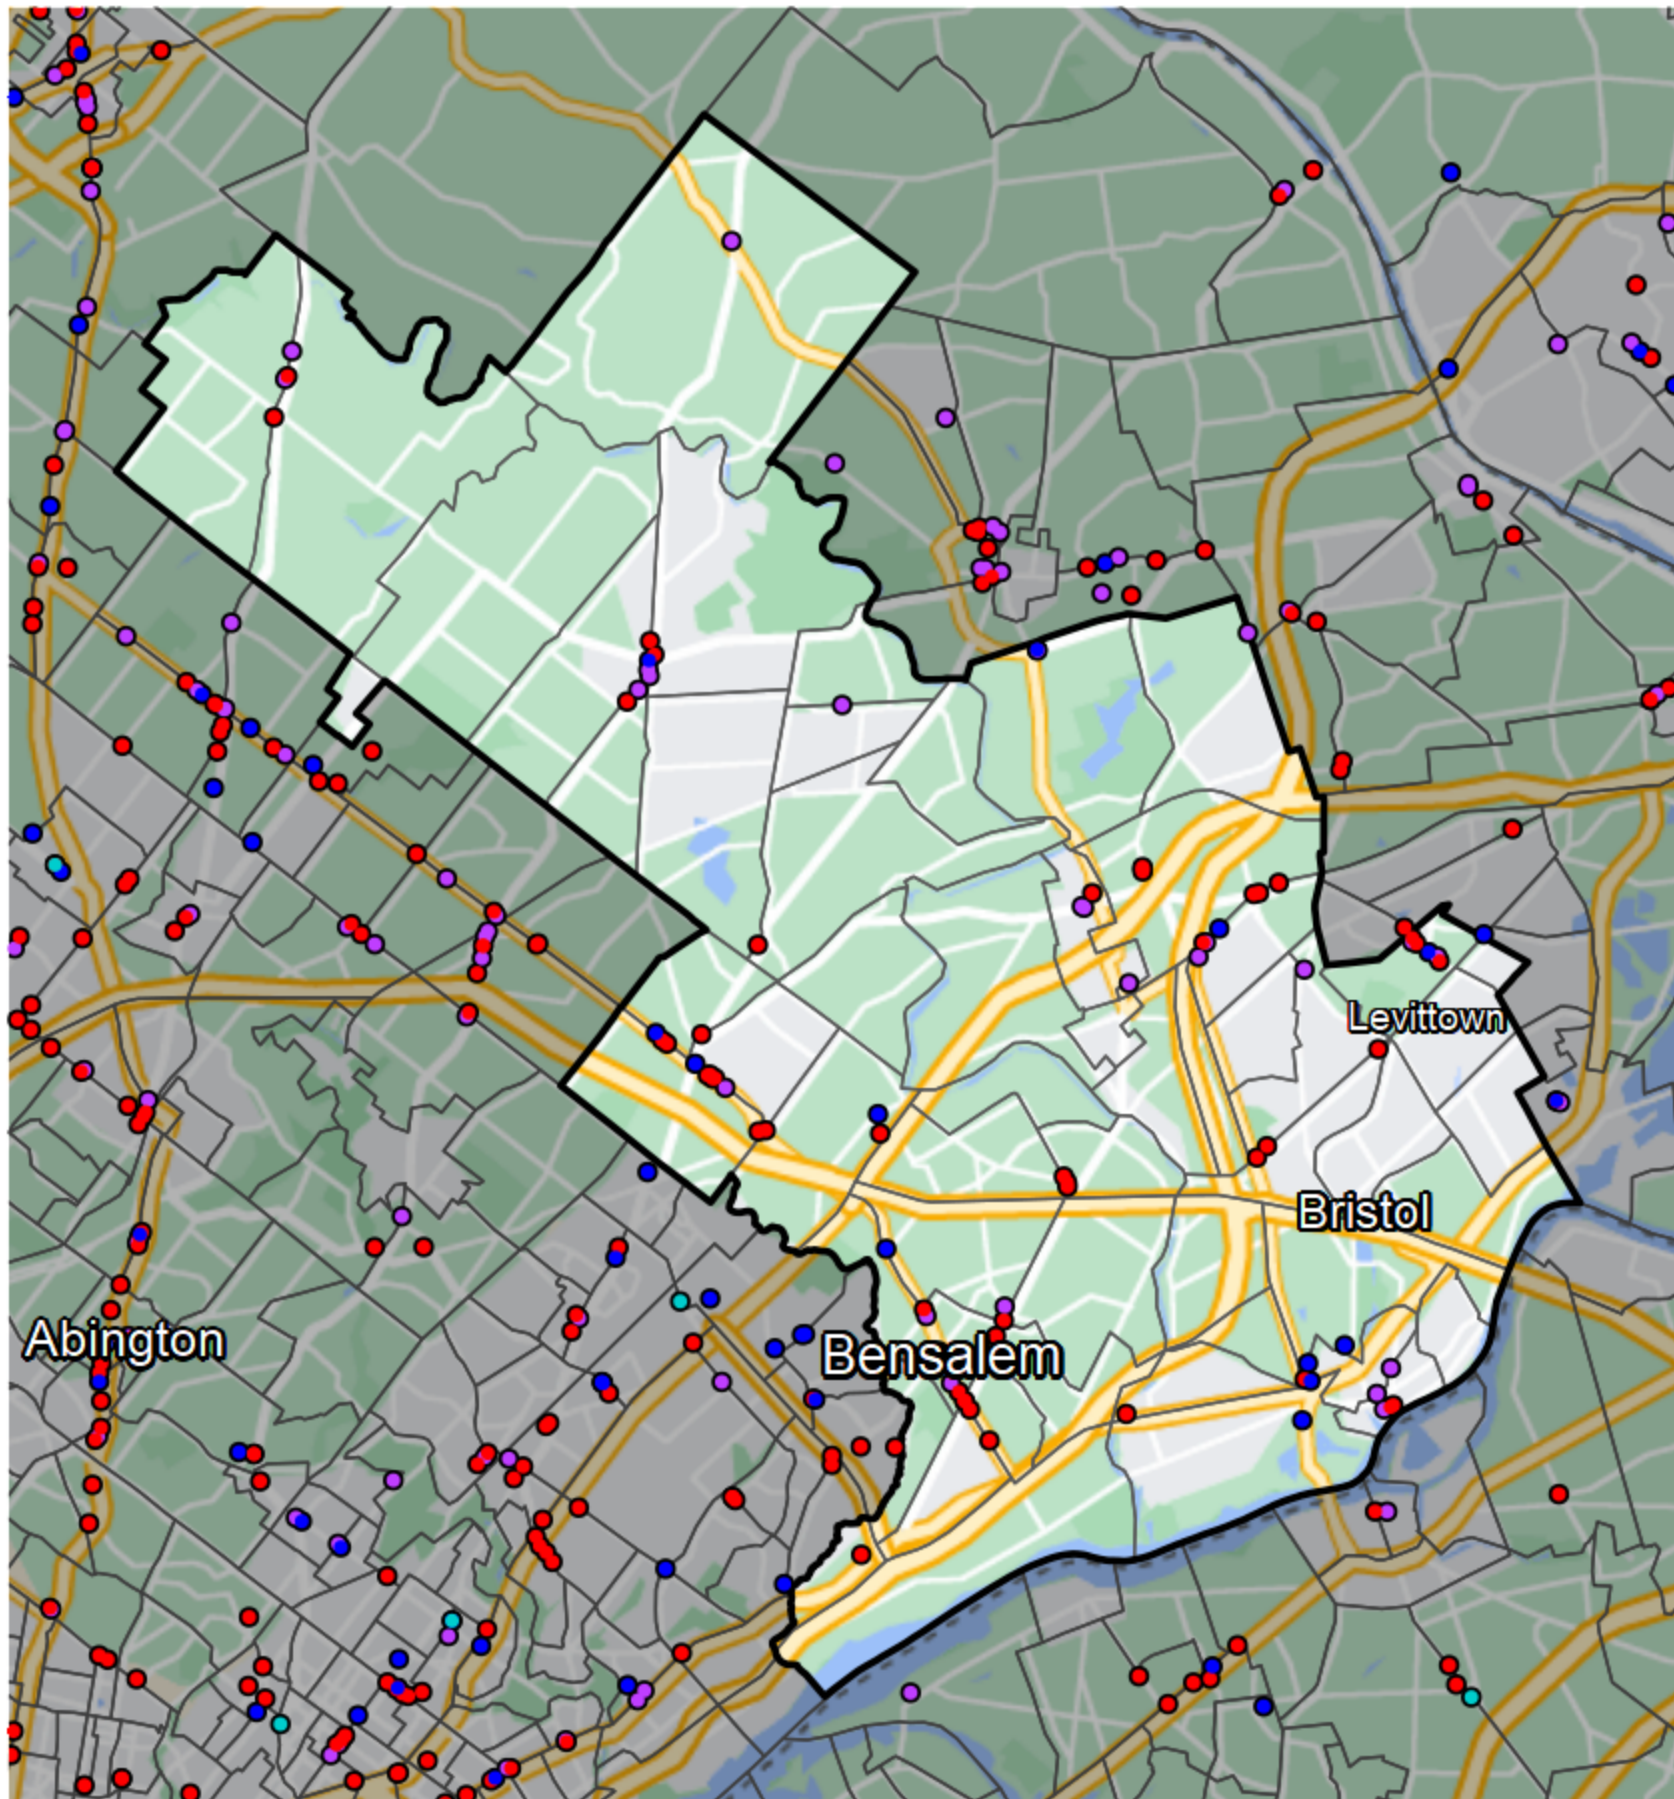

# Pennsylvania - State Senate District 6

## Banking Desert

■ No Branches within 10 Miles of Population Center