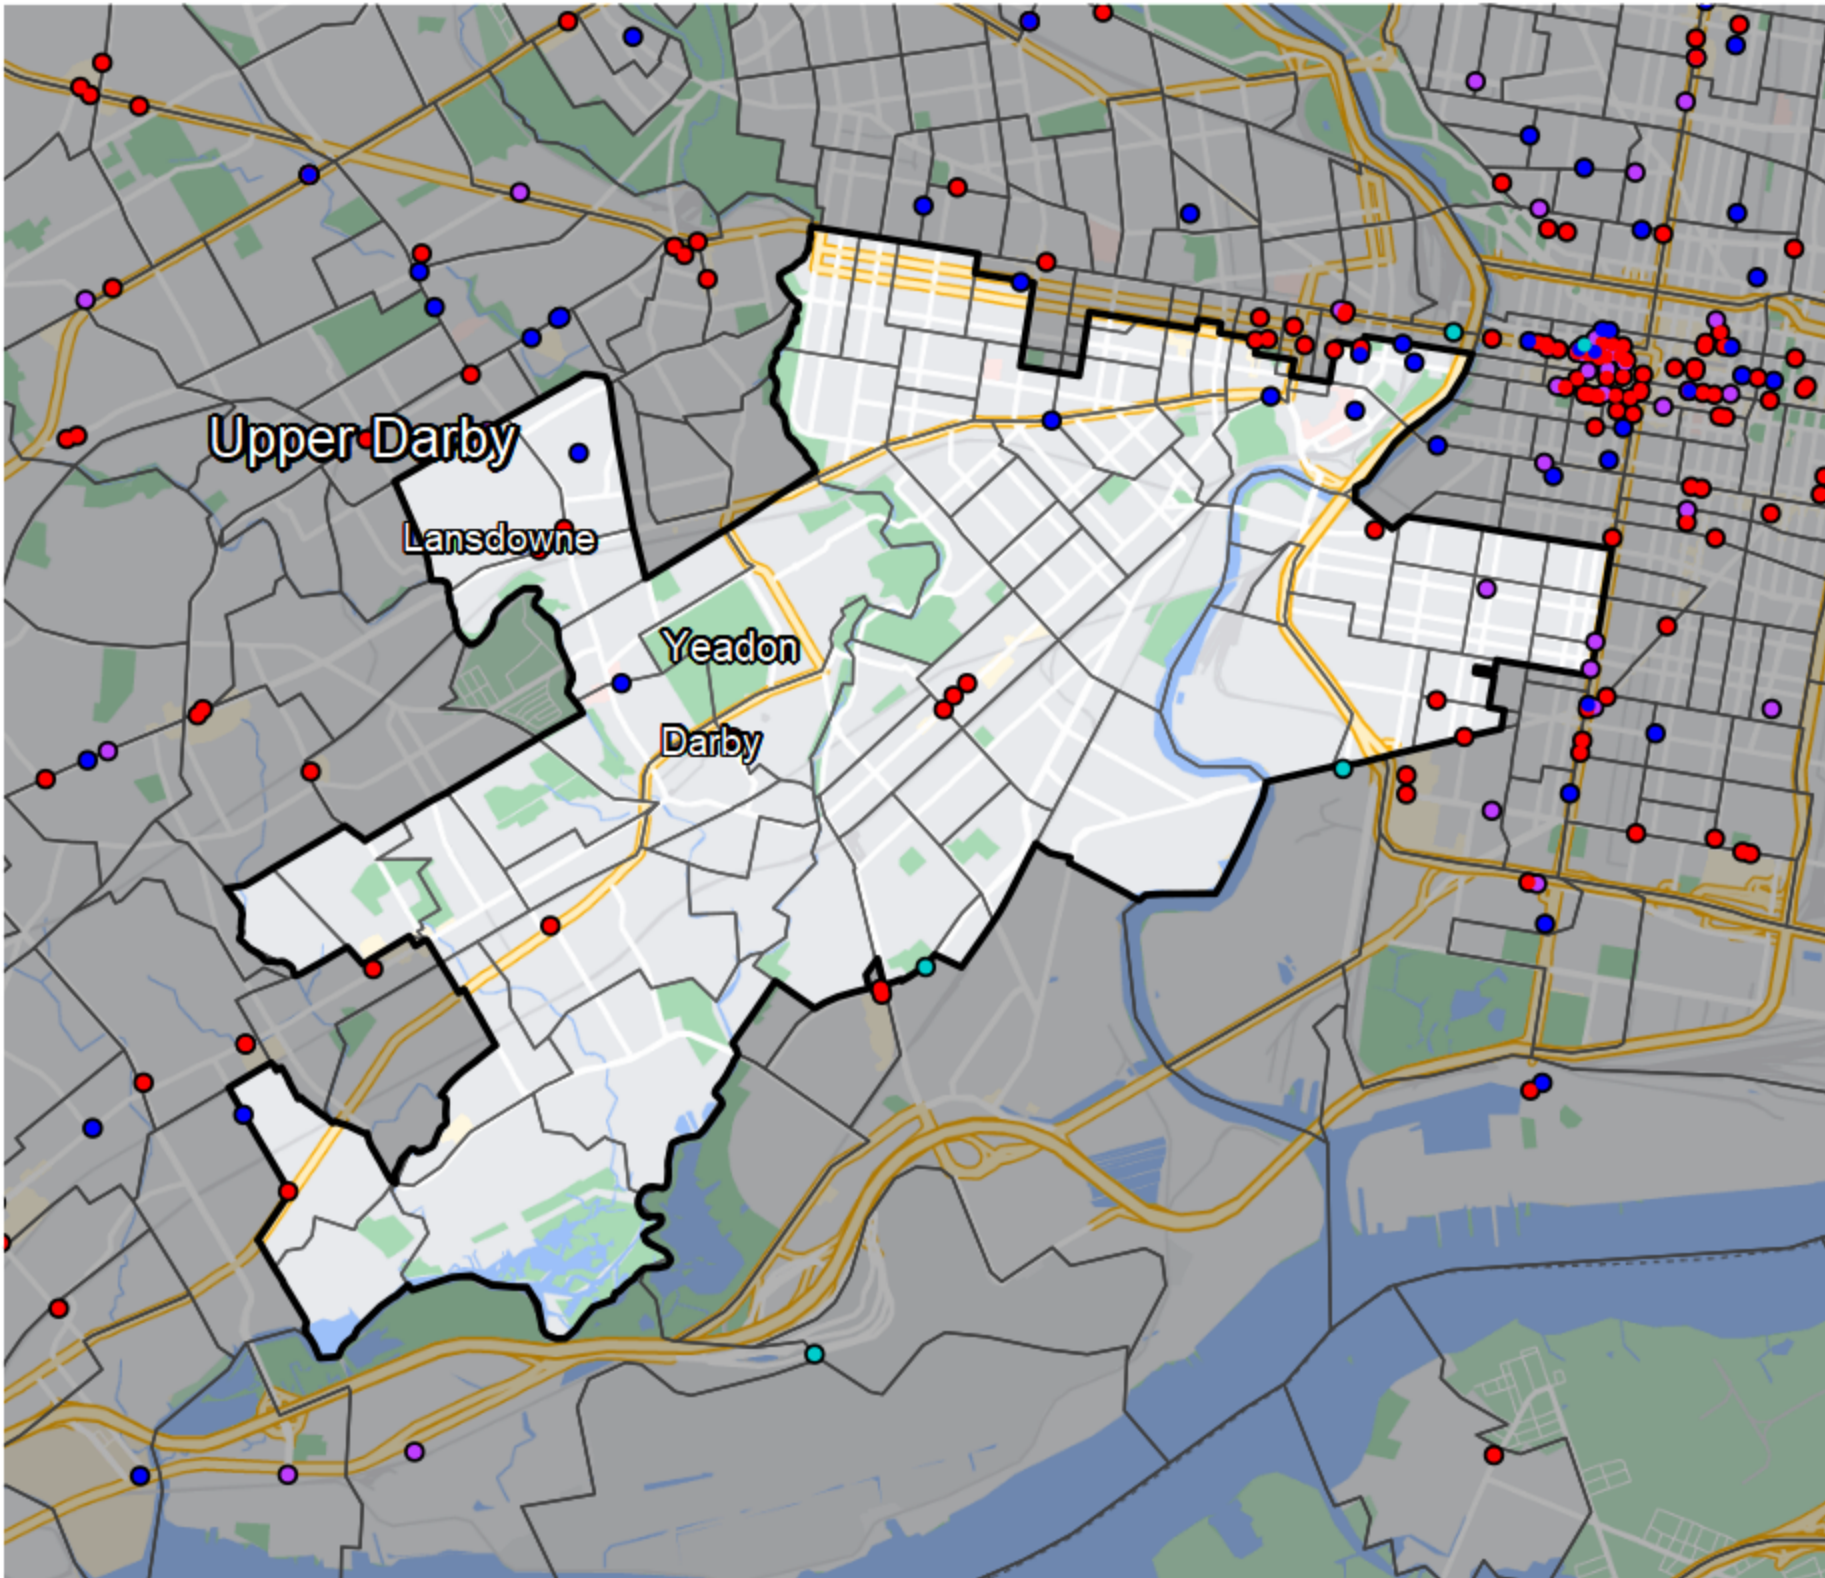

Pennsylvania - State Senate District 8

Banking Desert
No Branches within 10 Miles of Population Center

Financial Institutions

- Bank: 4
- Bank, Out-of-State: 13
- Credit Union: 9
- Credit Union, Out-of-State: 0