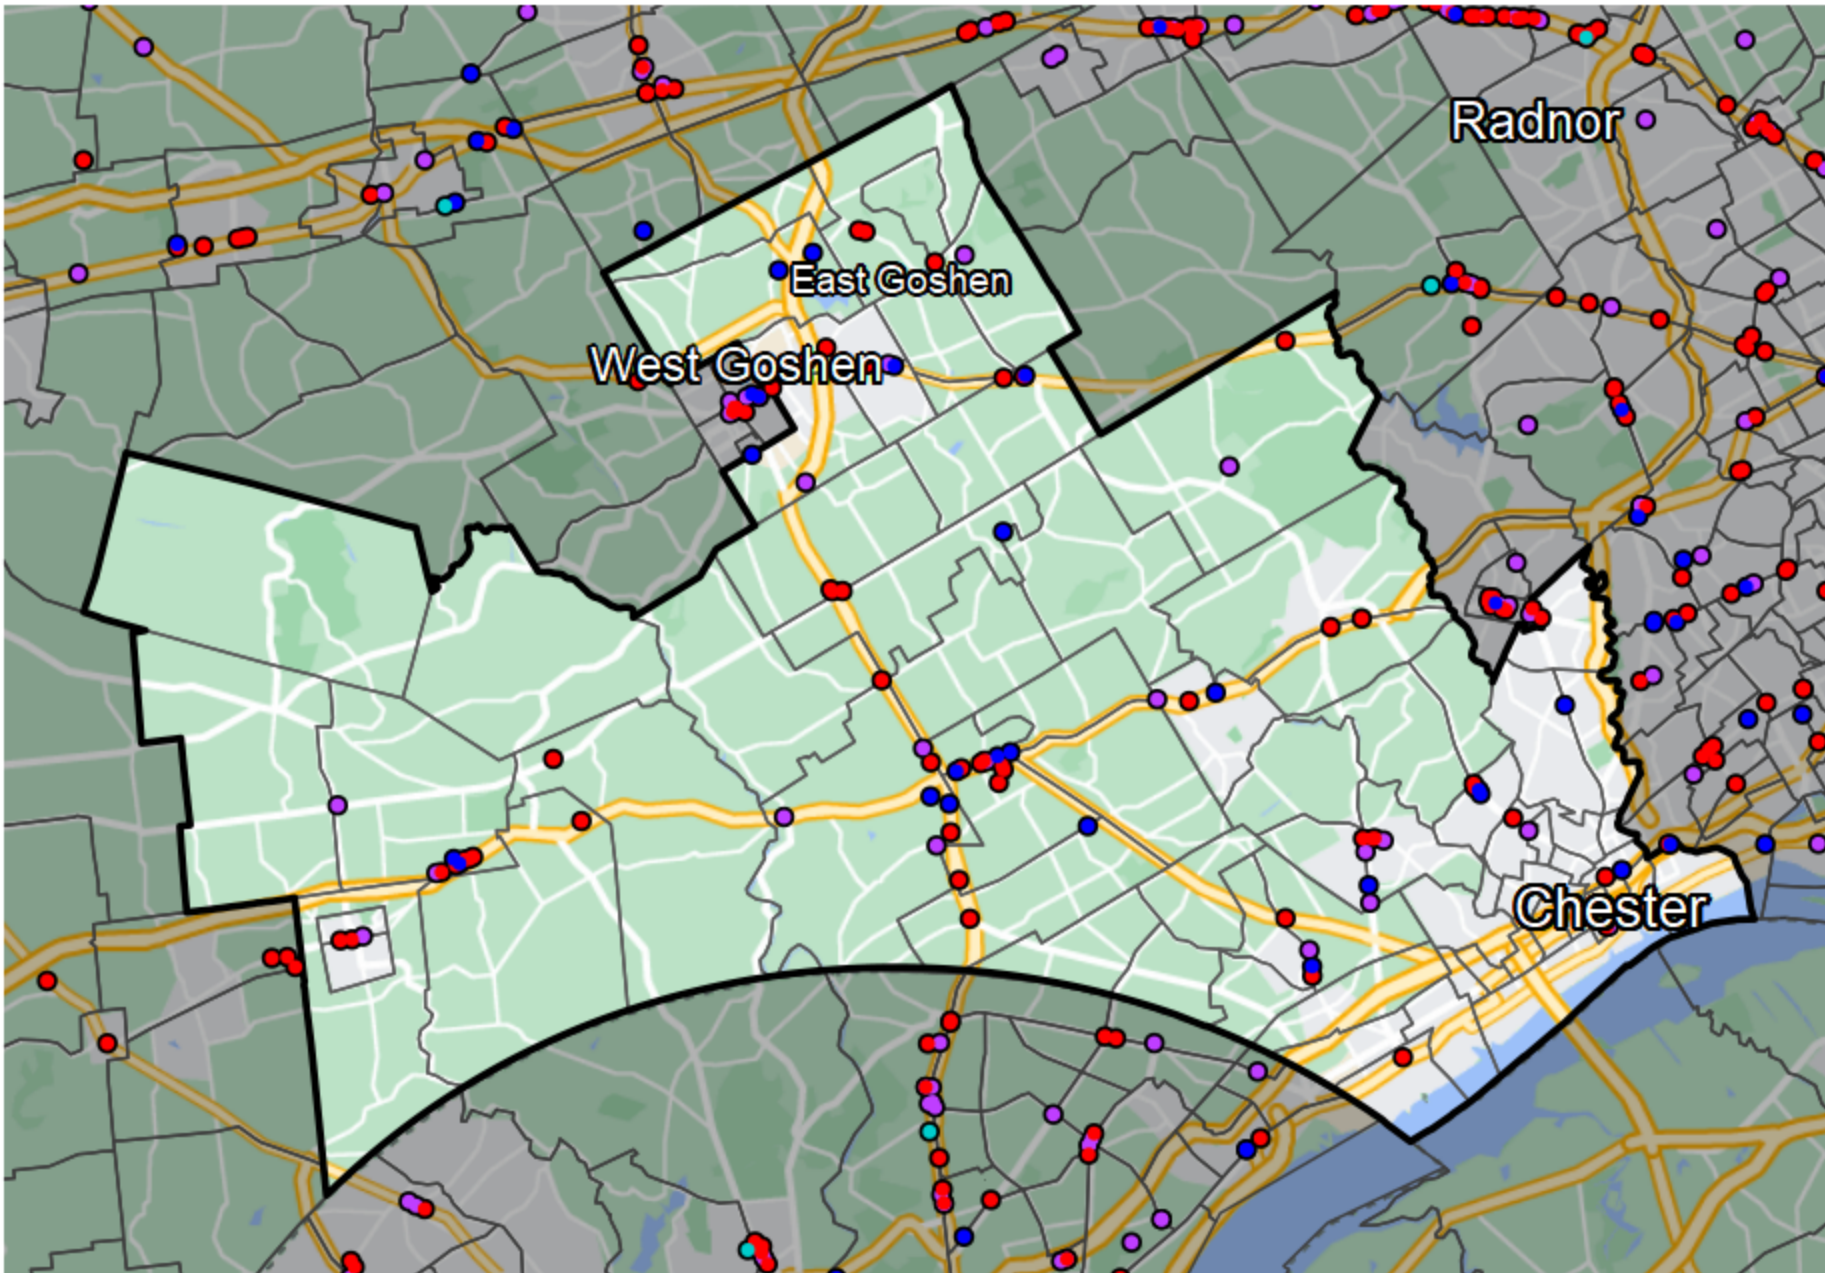

## Pennsylvania - State Senate District 9

### Banking Desert

- No Branches within 10 Miles of Population Center

Sources: NCUA, FDIC, UW-Madison Population Lab, CDFI, US Census, Google Maps, CUNA