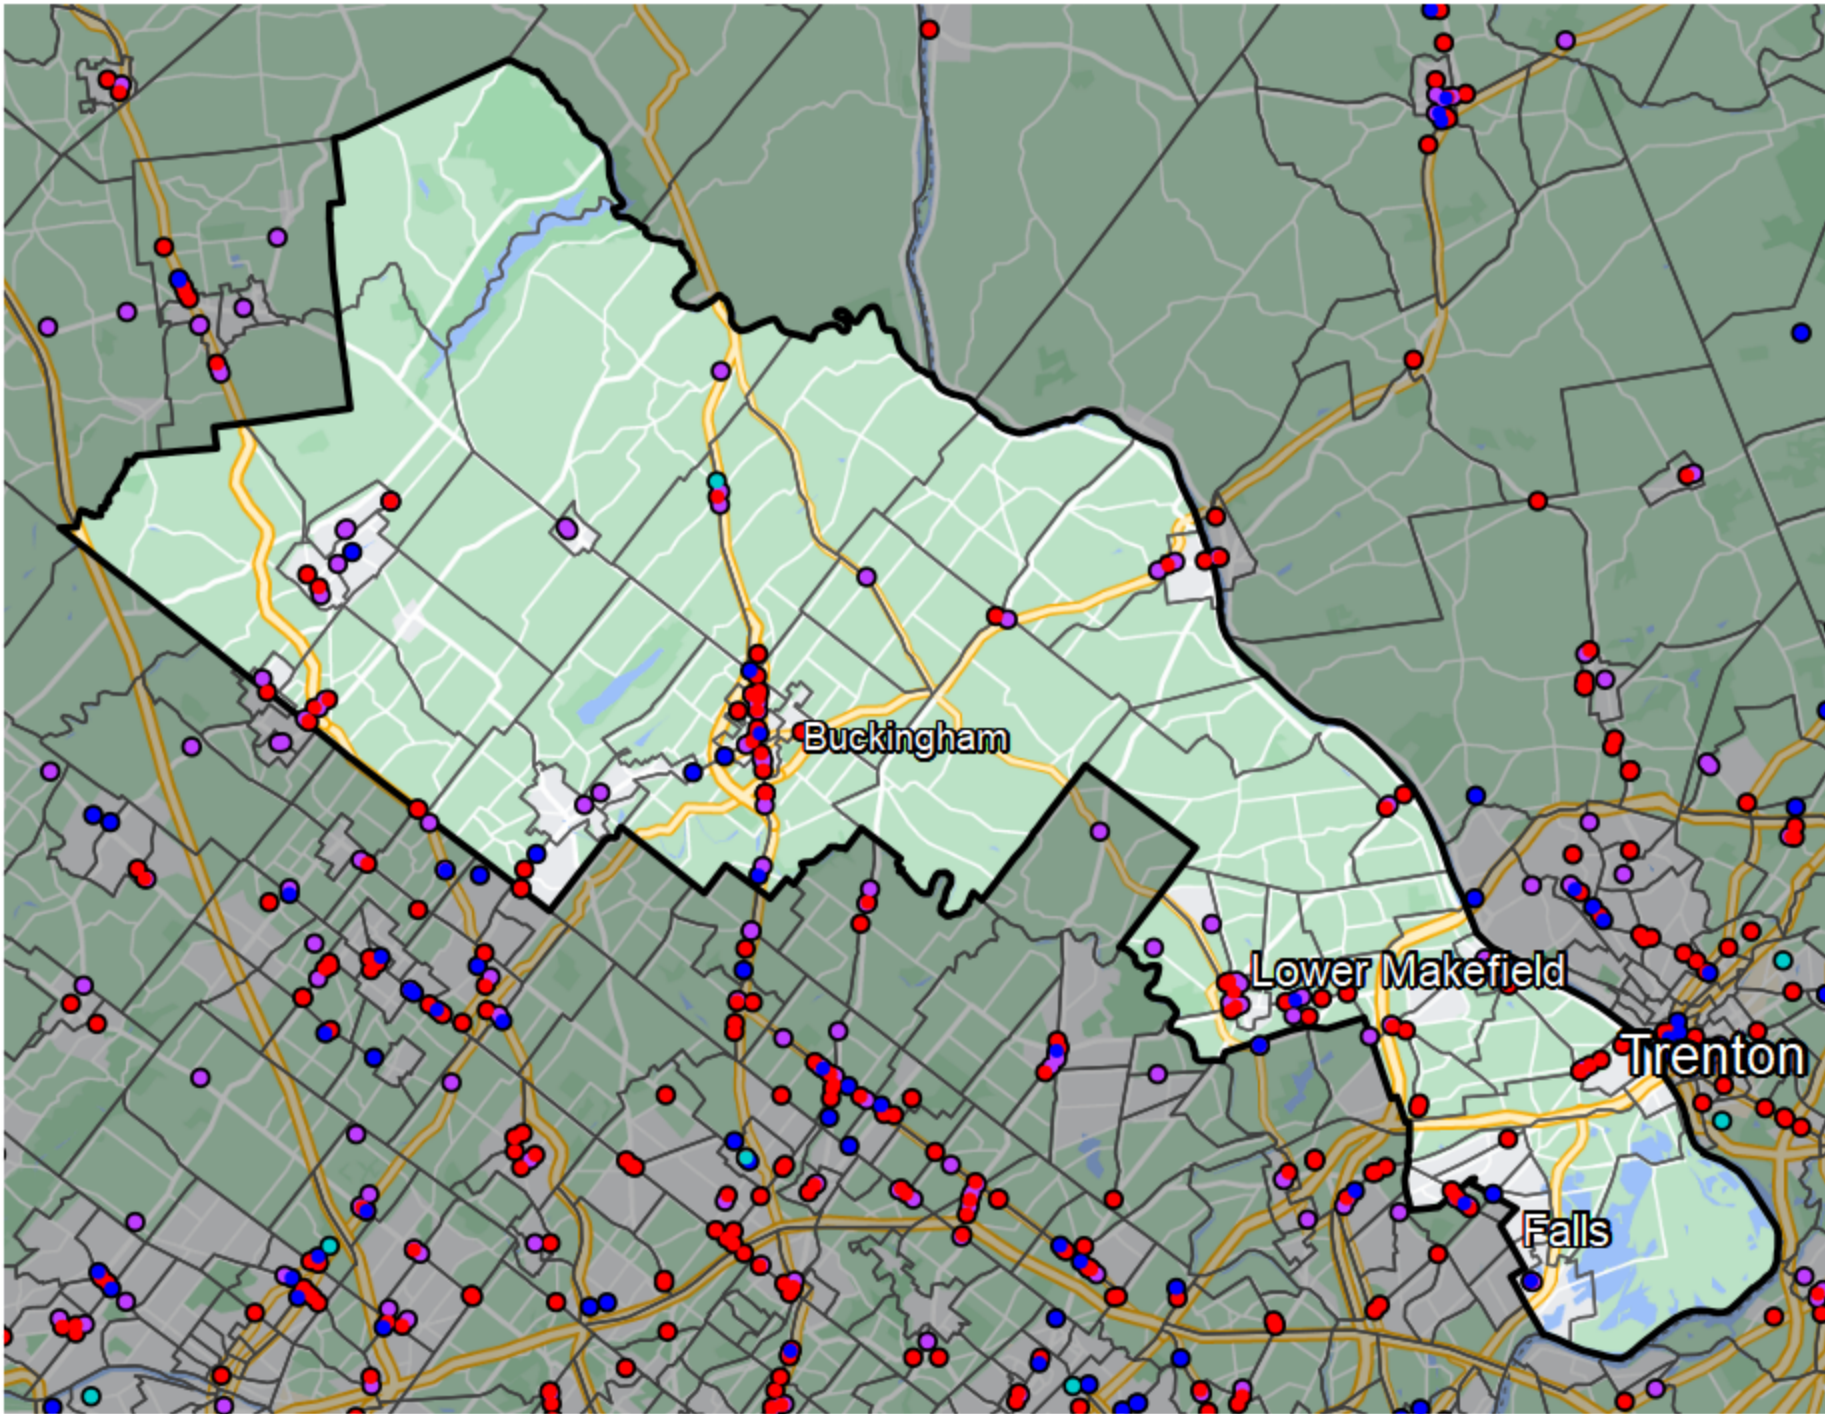

Pennsylvania - State Senate District 10

Banking Desert
No Branches within 10 Miles of Population Center

Financial Institutions

- Bank: 46
- Bank, Out-of-State: 59
- Credit Union: 10
- Credit Union, Out-of-State: 1

Sources: NCUA, FDIC, UW-Madison Population Lab, CDFI, US Census, Google Maps, CUNA