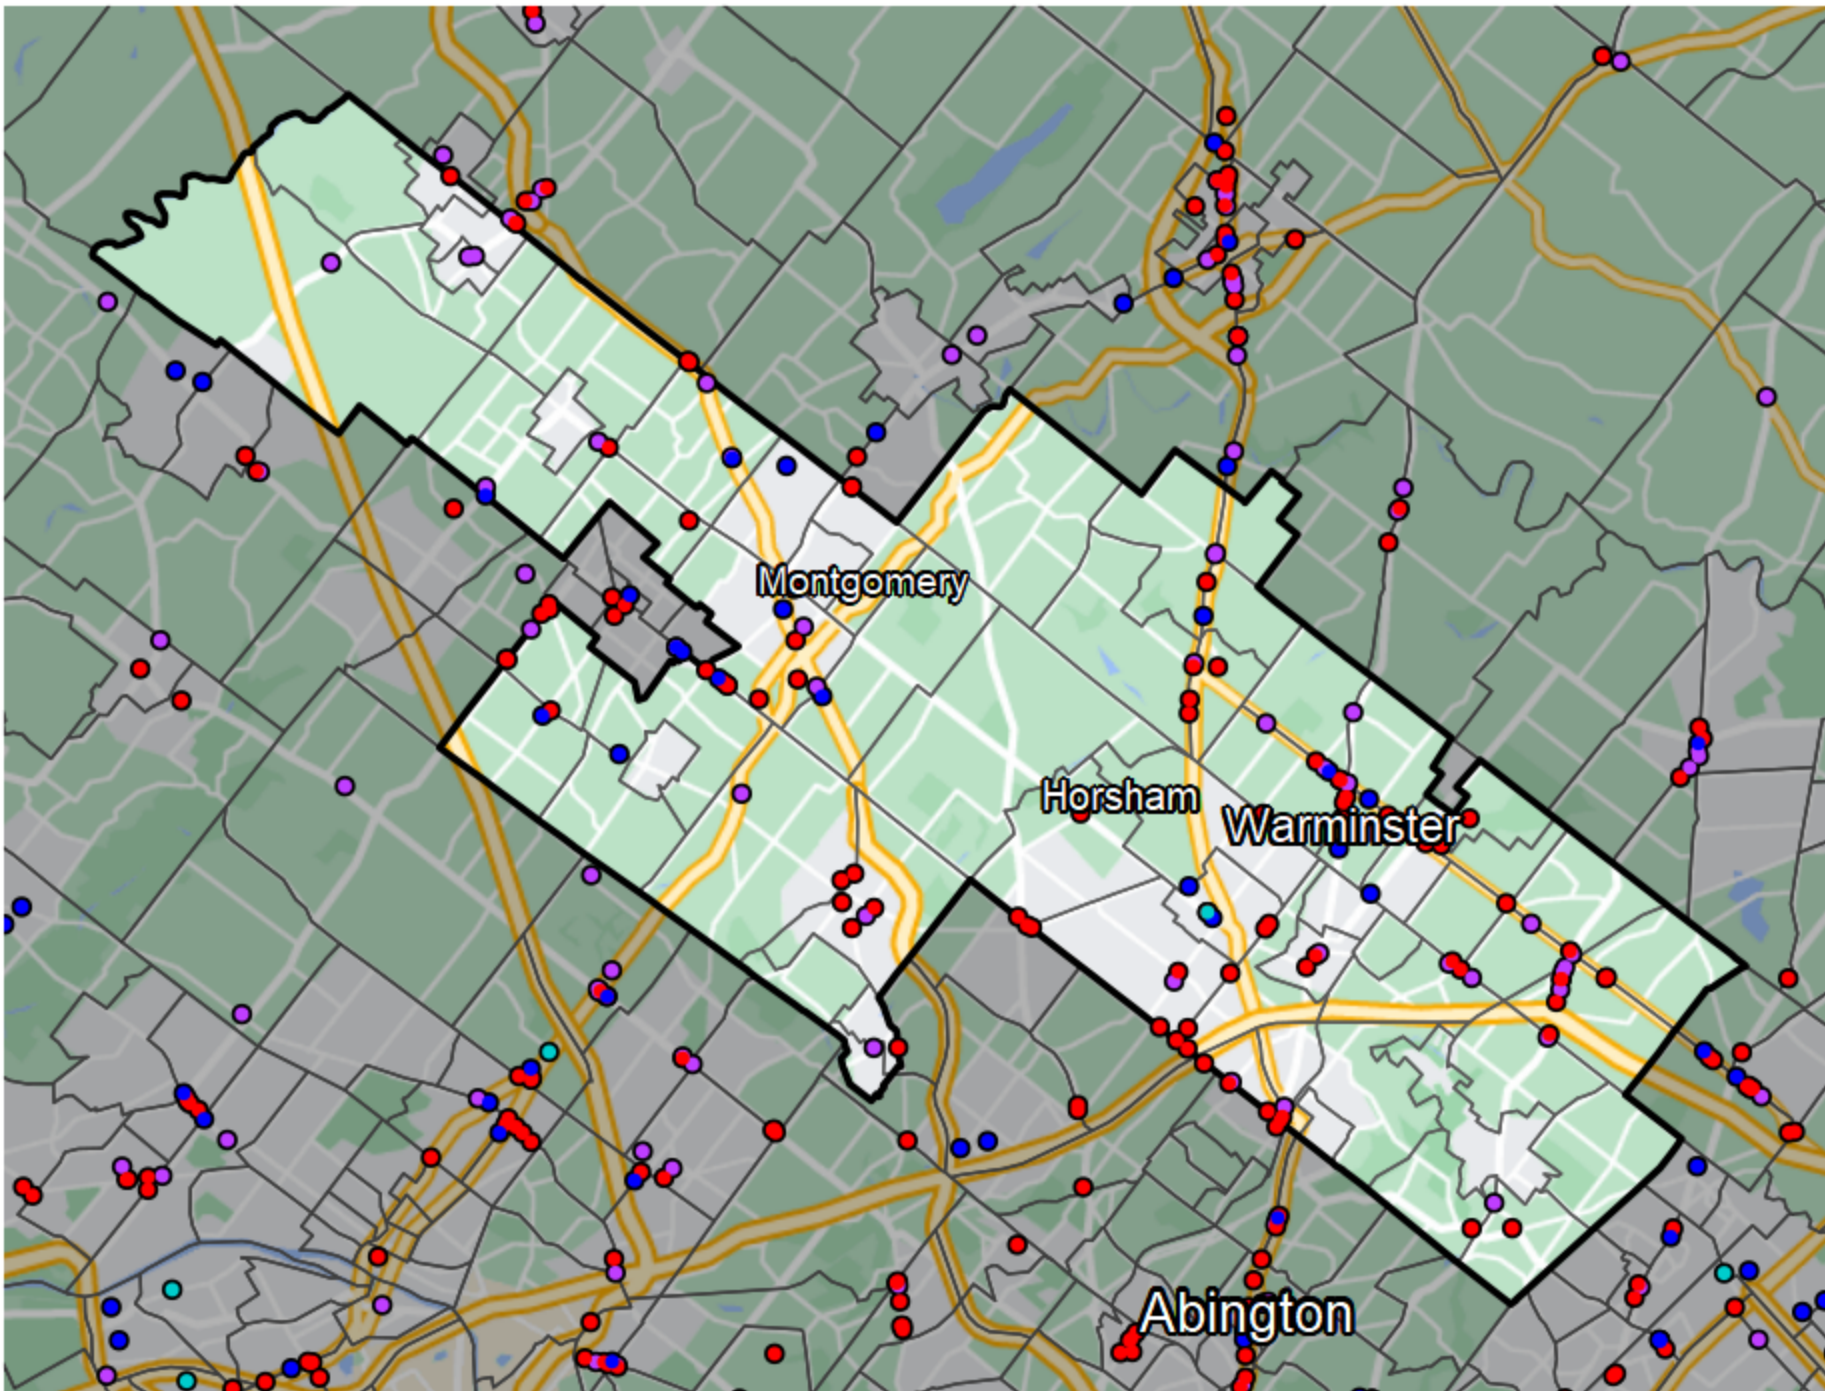

Pennsylvania - State Senate District 12

Financial Institutions

- Bank: 35
- Bank, Out-of-State: 64
- Credit Union: 16
- Credit Union, Out-of-State: 1

Banking Desert

- No Branches within 10 Miles of Population Center