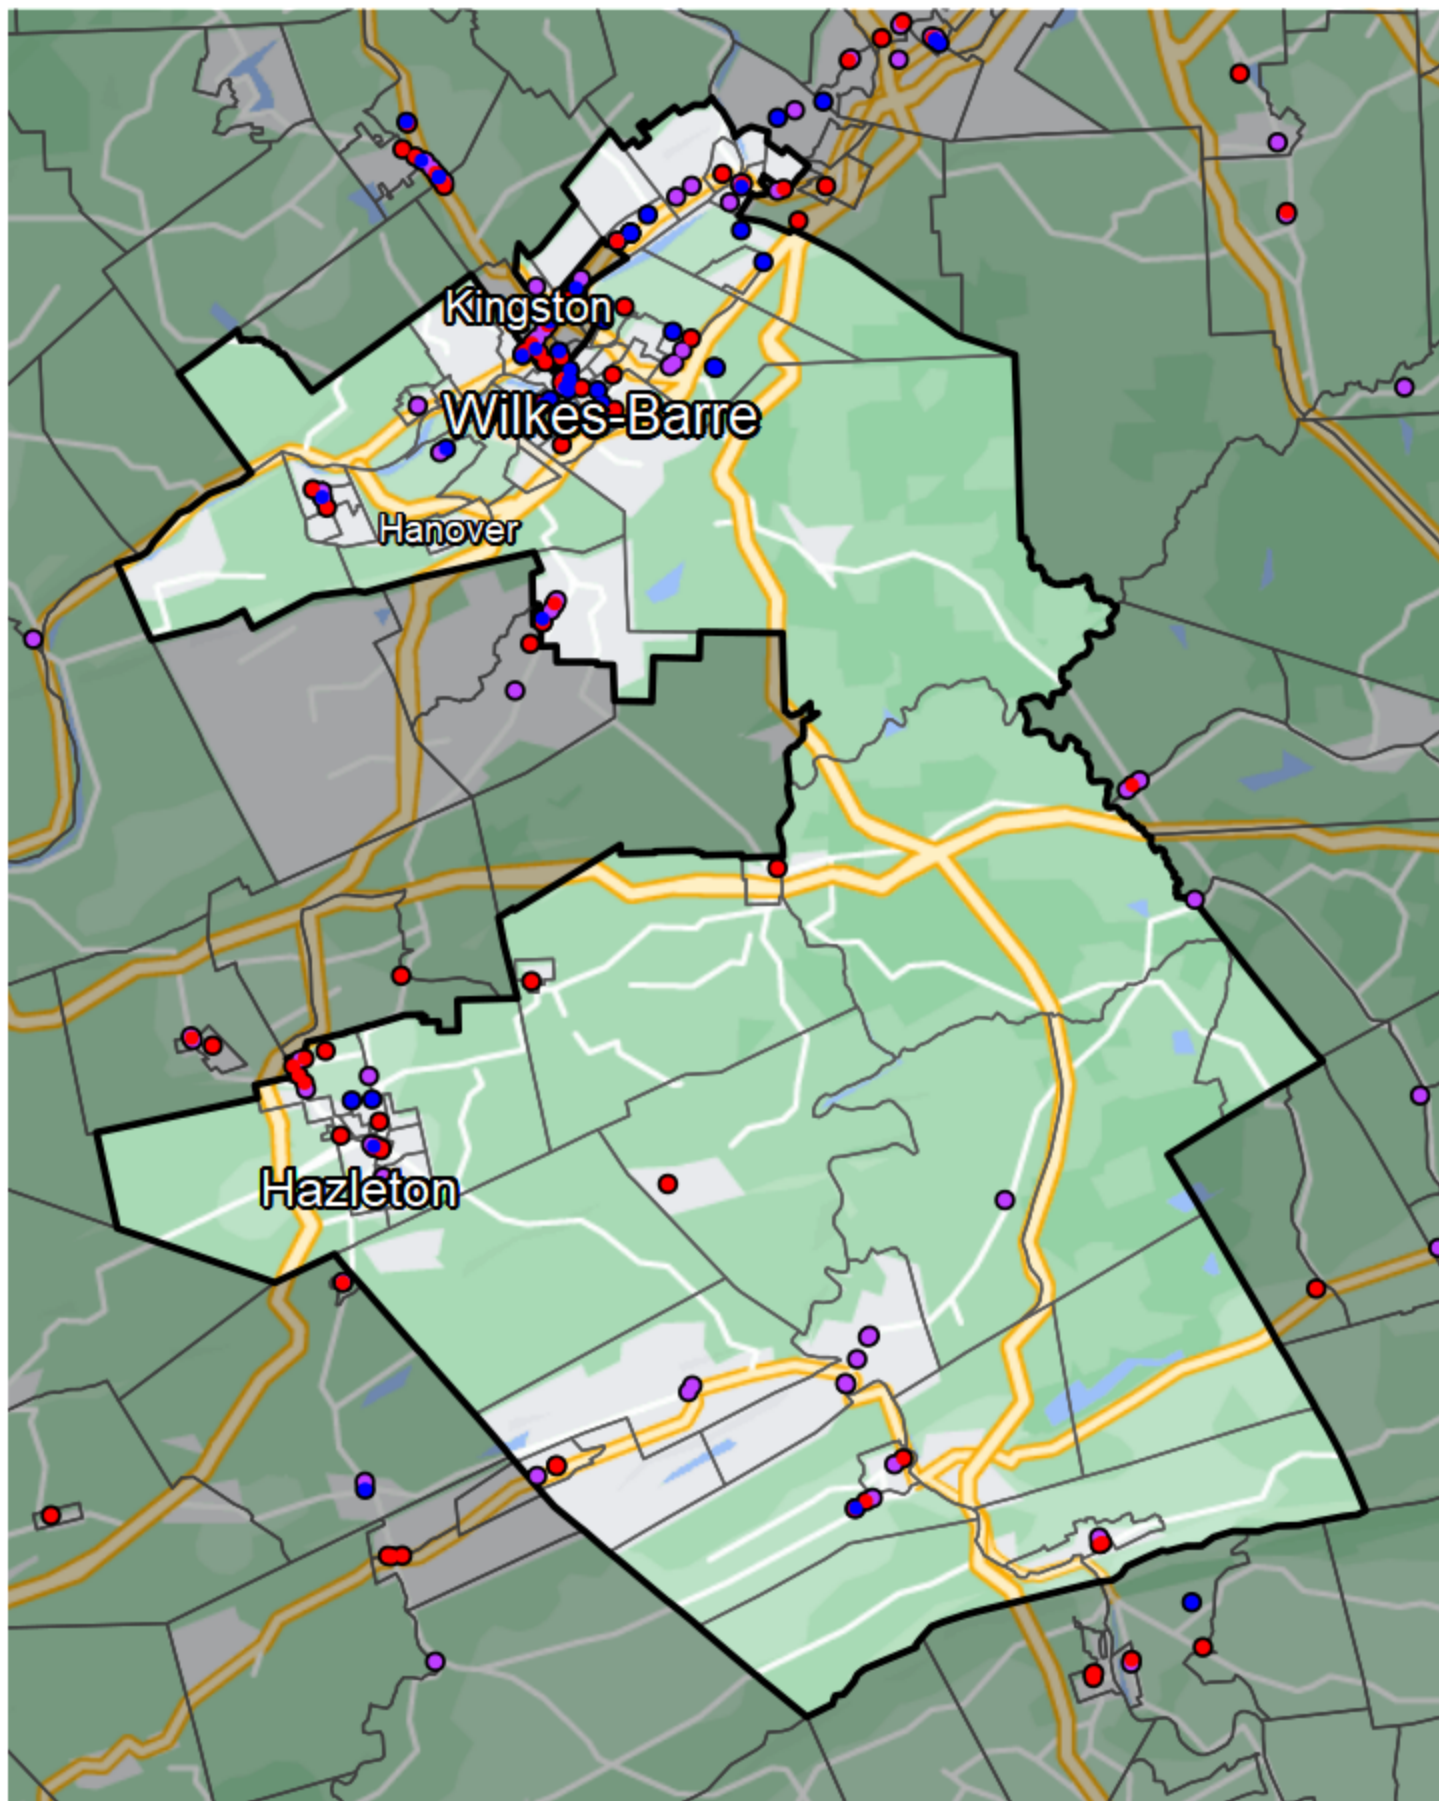

Pennsylvania - State Senate District 14

Banking Desert

 No Branches within 10 Miles of Population Center

Financial Institutions

-  Bank: 40
-  Bank, Out-of-State: 46
-  Credit Union: 32
-  Credit Union, Out-of-State: 0