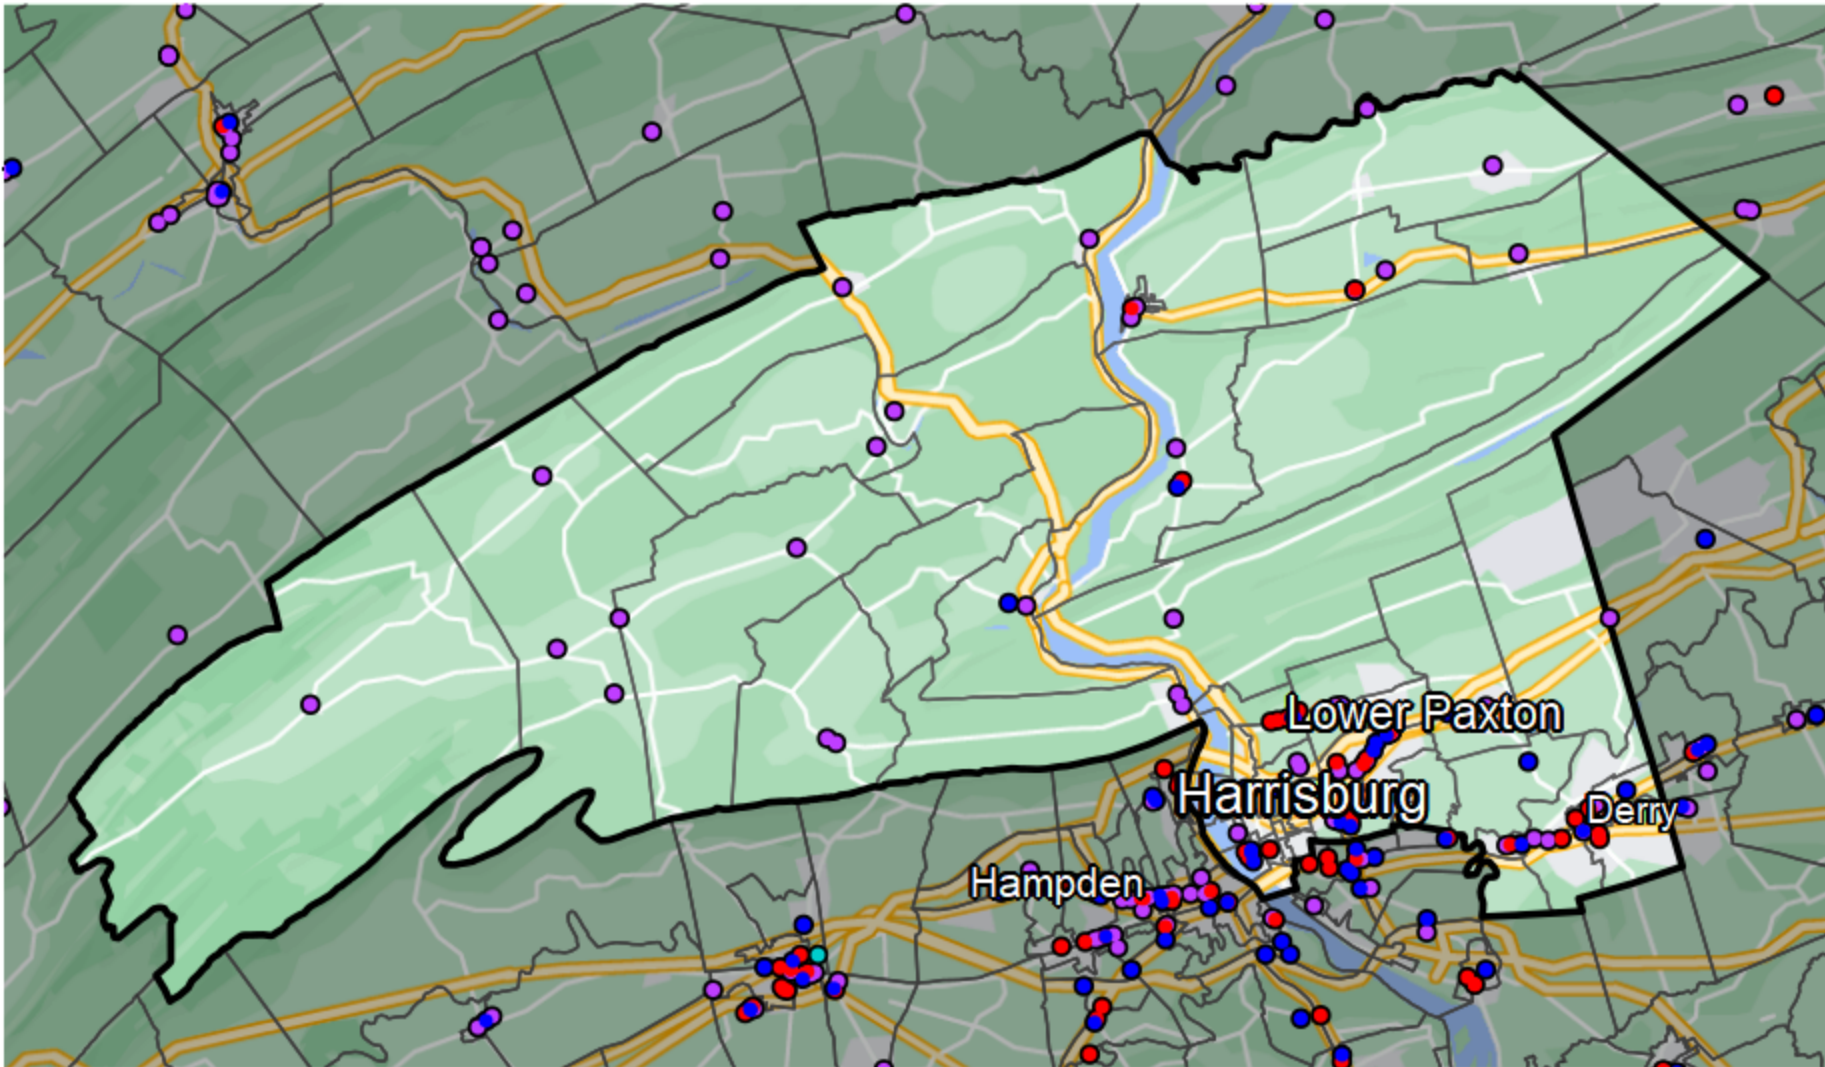

## Pennsylvania - State Senate District 15

### Banking Desert

No Branches within 10 Miles of Population Center

### Financial Institutions

- Bank: 48
- Bank, Out-of-State: 31
- Credit Union: 20
- Credit Union, Out-of-State: 0

Sources: NCUA, FDIC, UW-Madison Population Lab, CDFI, US Census, Google Maps, CUNA