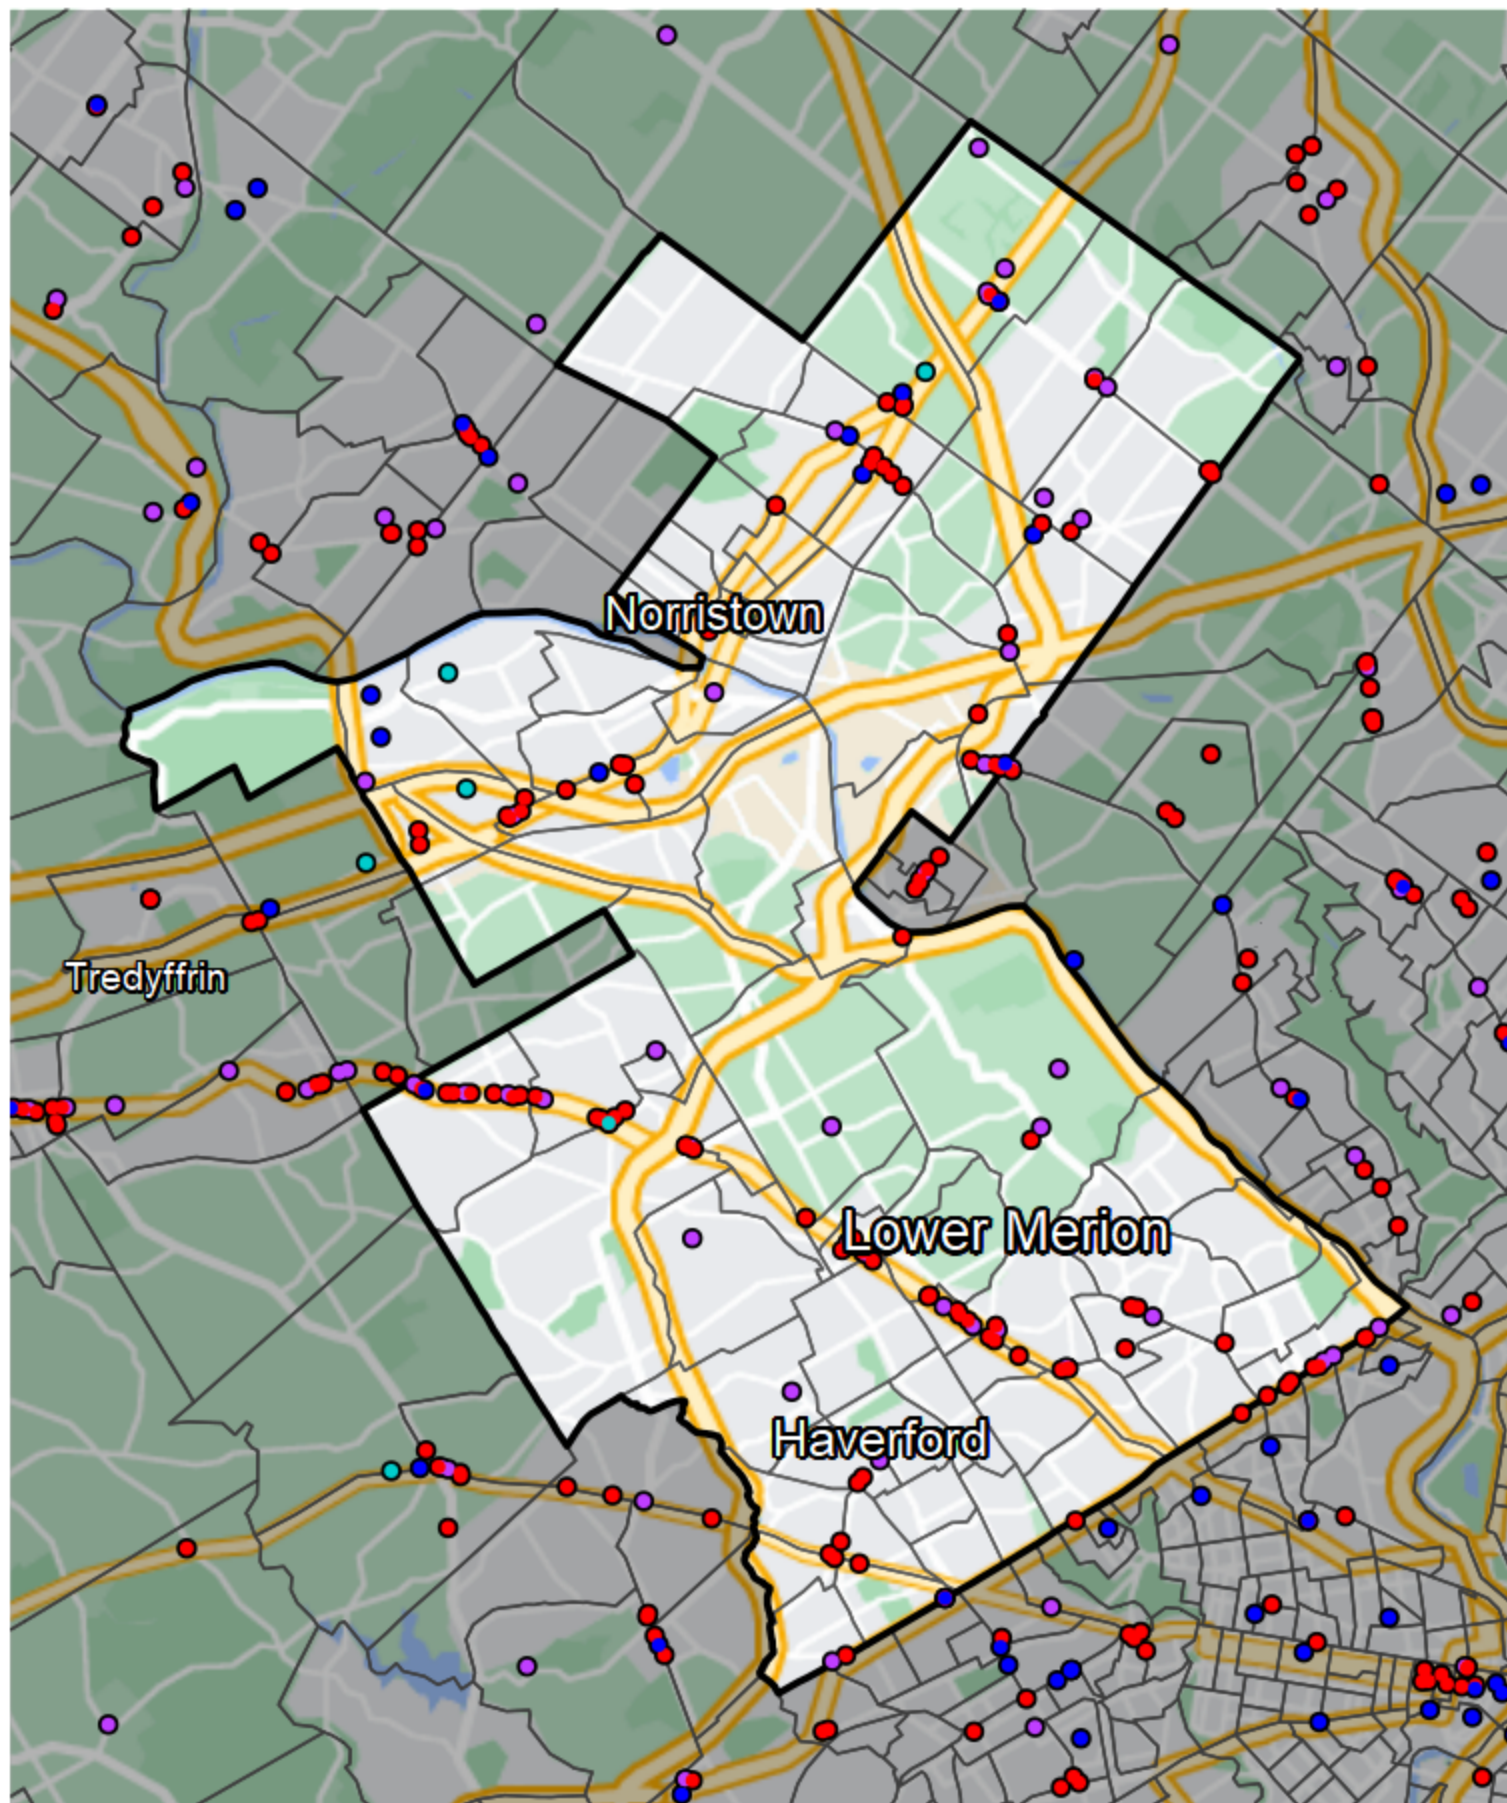

Pennsylvania - State Senate District 17

Banking Desert

No Branches within 10 Miles of Population Center

Financial Institutions

- Bank: 37
- Bank, Out-of-State: 85
- Credit Union: 11
- Credit Union, Out-of-State: 4