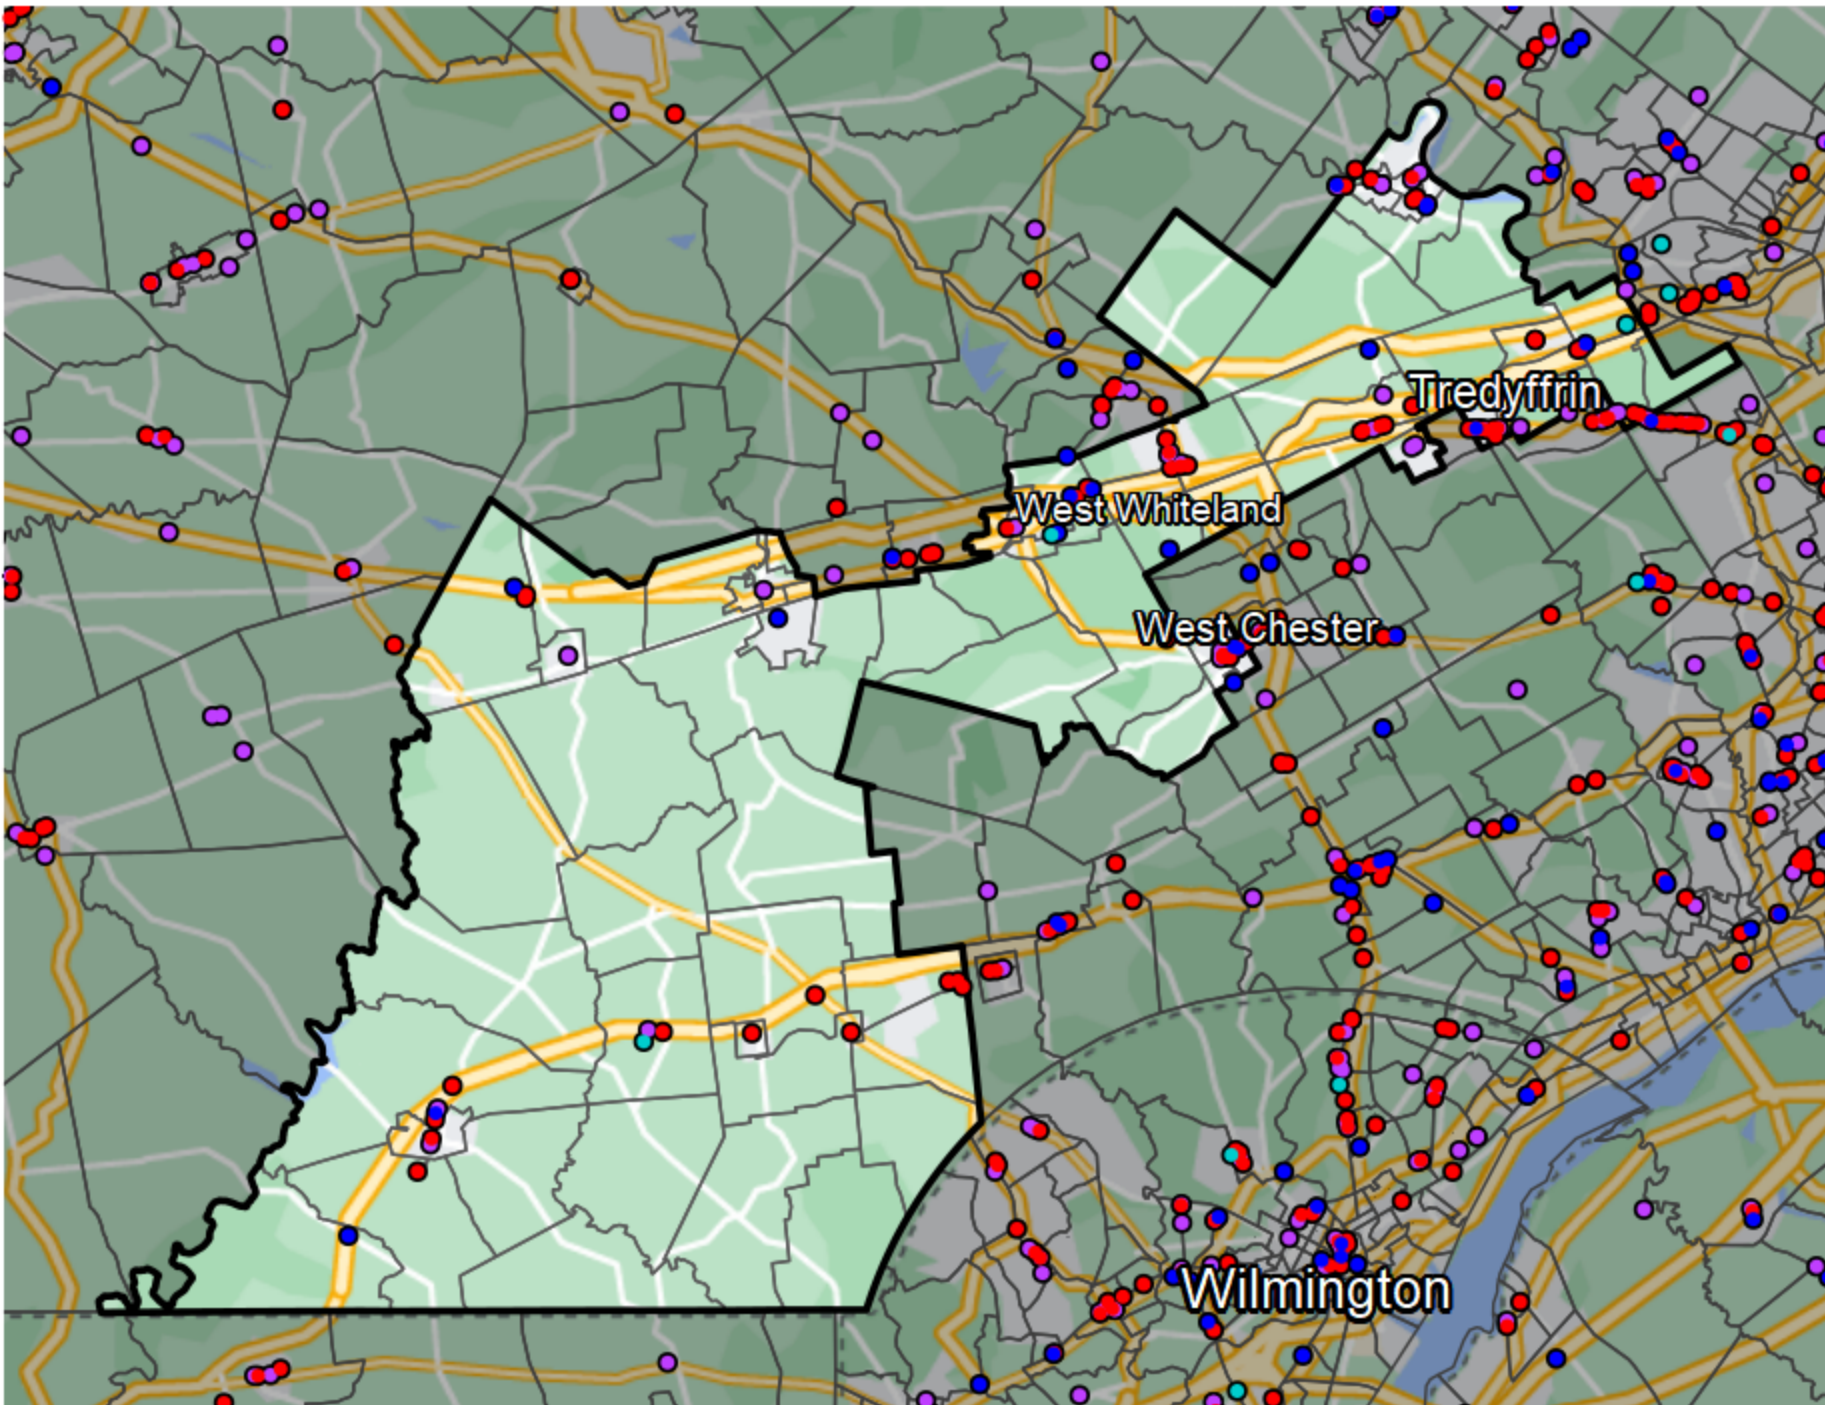

Pennsylvania - State Senate District 19

Banking Desert
No Branches within 10 Miles of Population Center

Financial Institutions

- Bank: 28
- Bank, Out-of-State: 54
- Credit Union: 15
- Credit Union, Out-of-State: 3

Sources: NCUA, FDIC, UW-Madison Population Lab, CDFI, US Census, Google Maps, CUNA