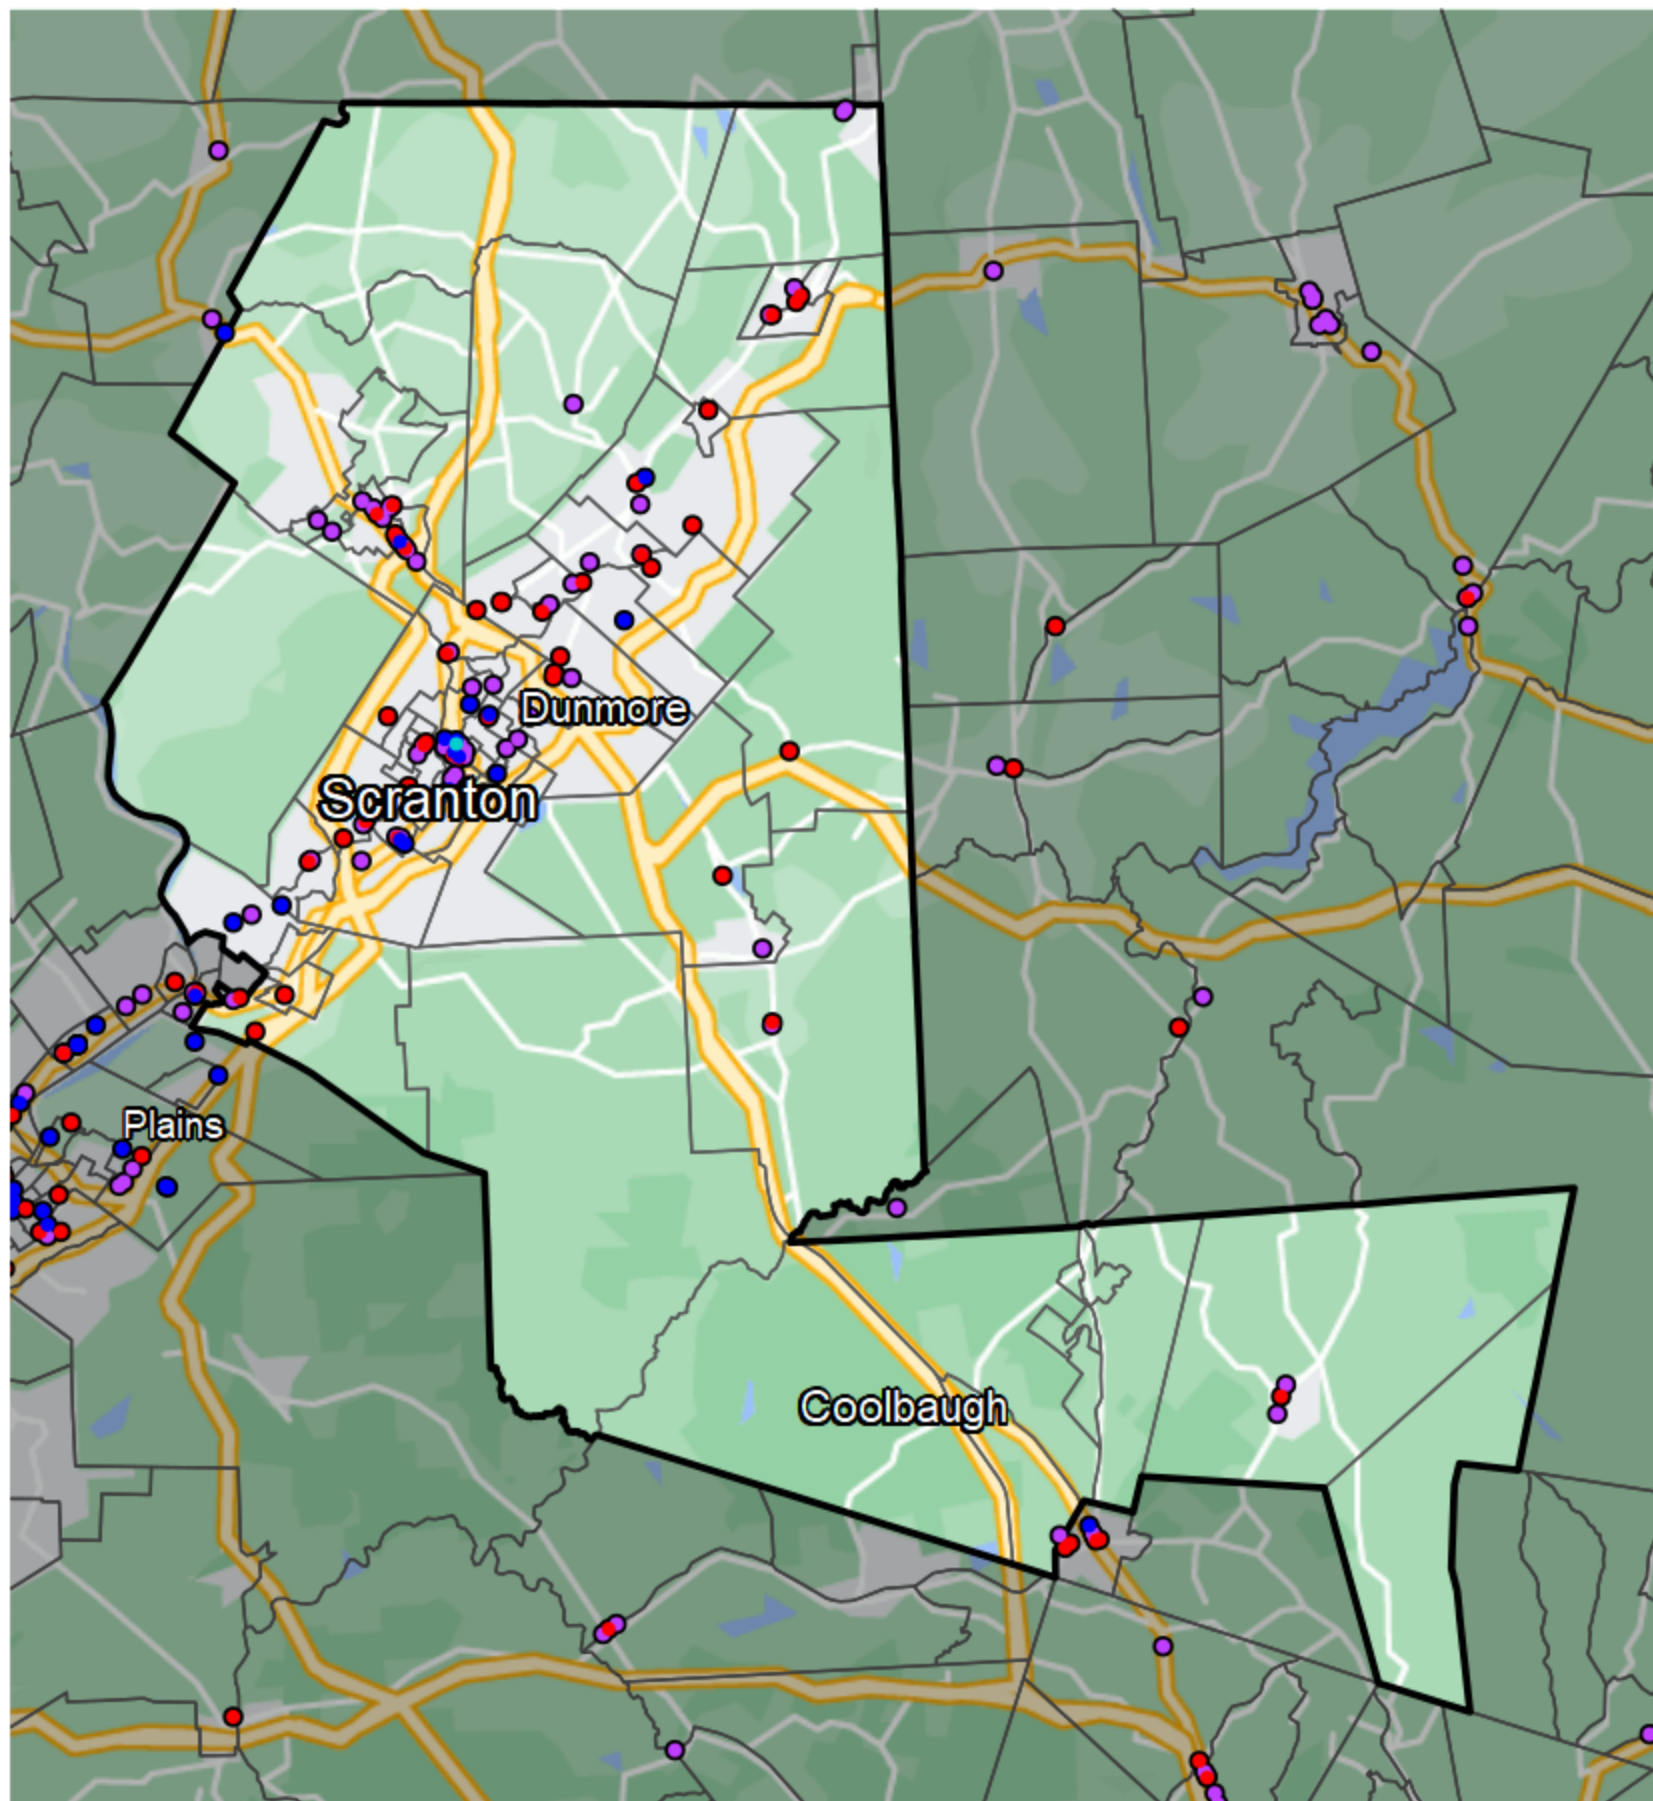

Pennsylvania - State Senate District 22

Banking Desert

■ No Branches within 10 Miles of Population Center

Financial Institutions

- Bank: 53
- Bank, Out-of-State: 41
- Credit Union: 16
- Credit Union, Out-of-State: 1