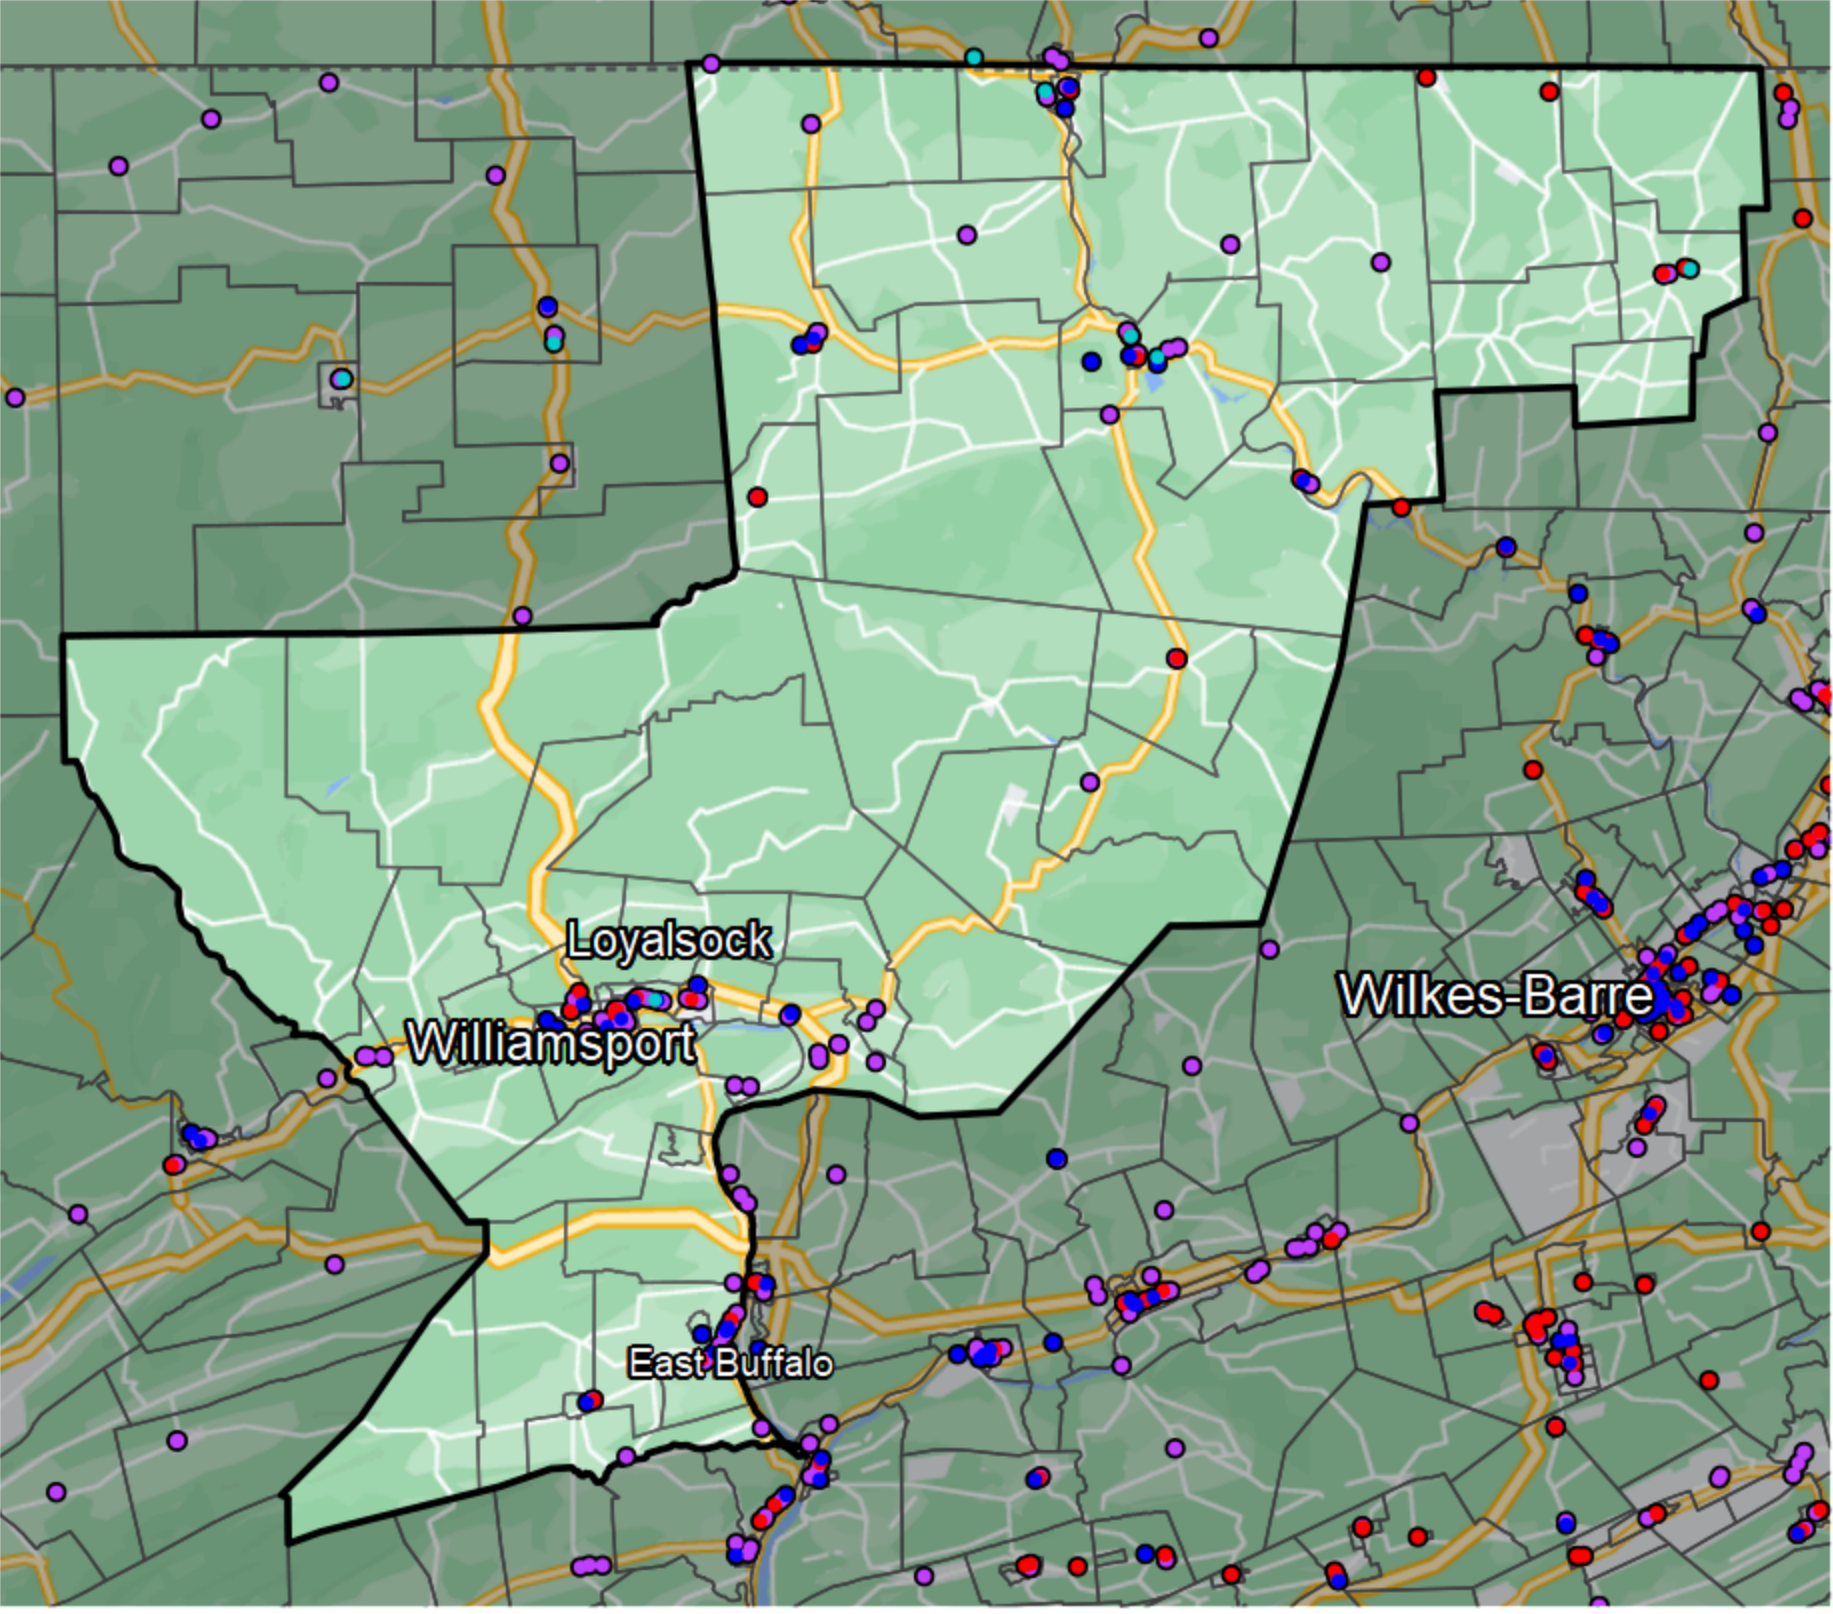

# Pennsylvania - State Senate District 23

- Banking Desert**
- No Branches within 10 Miles of Population Center
- Financial Institutions**
- Bank: 78
  - Bank, Out-of-State: 24
  - Credit Union: 23
  - Credit Union, Out-of-State: 5

Sources: NCUA, FDIC, UW-Madison Population Lab, CDFI, US Census, Google Maps, CUNA