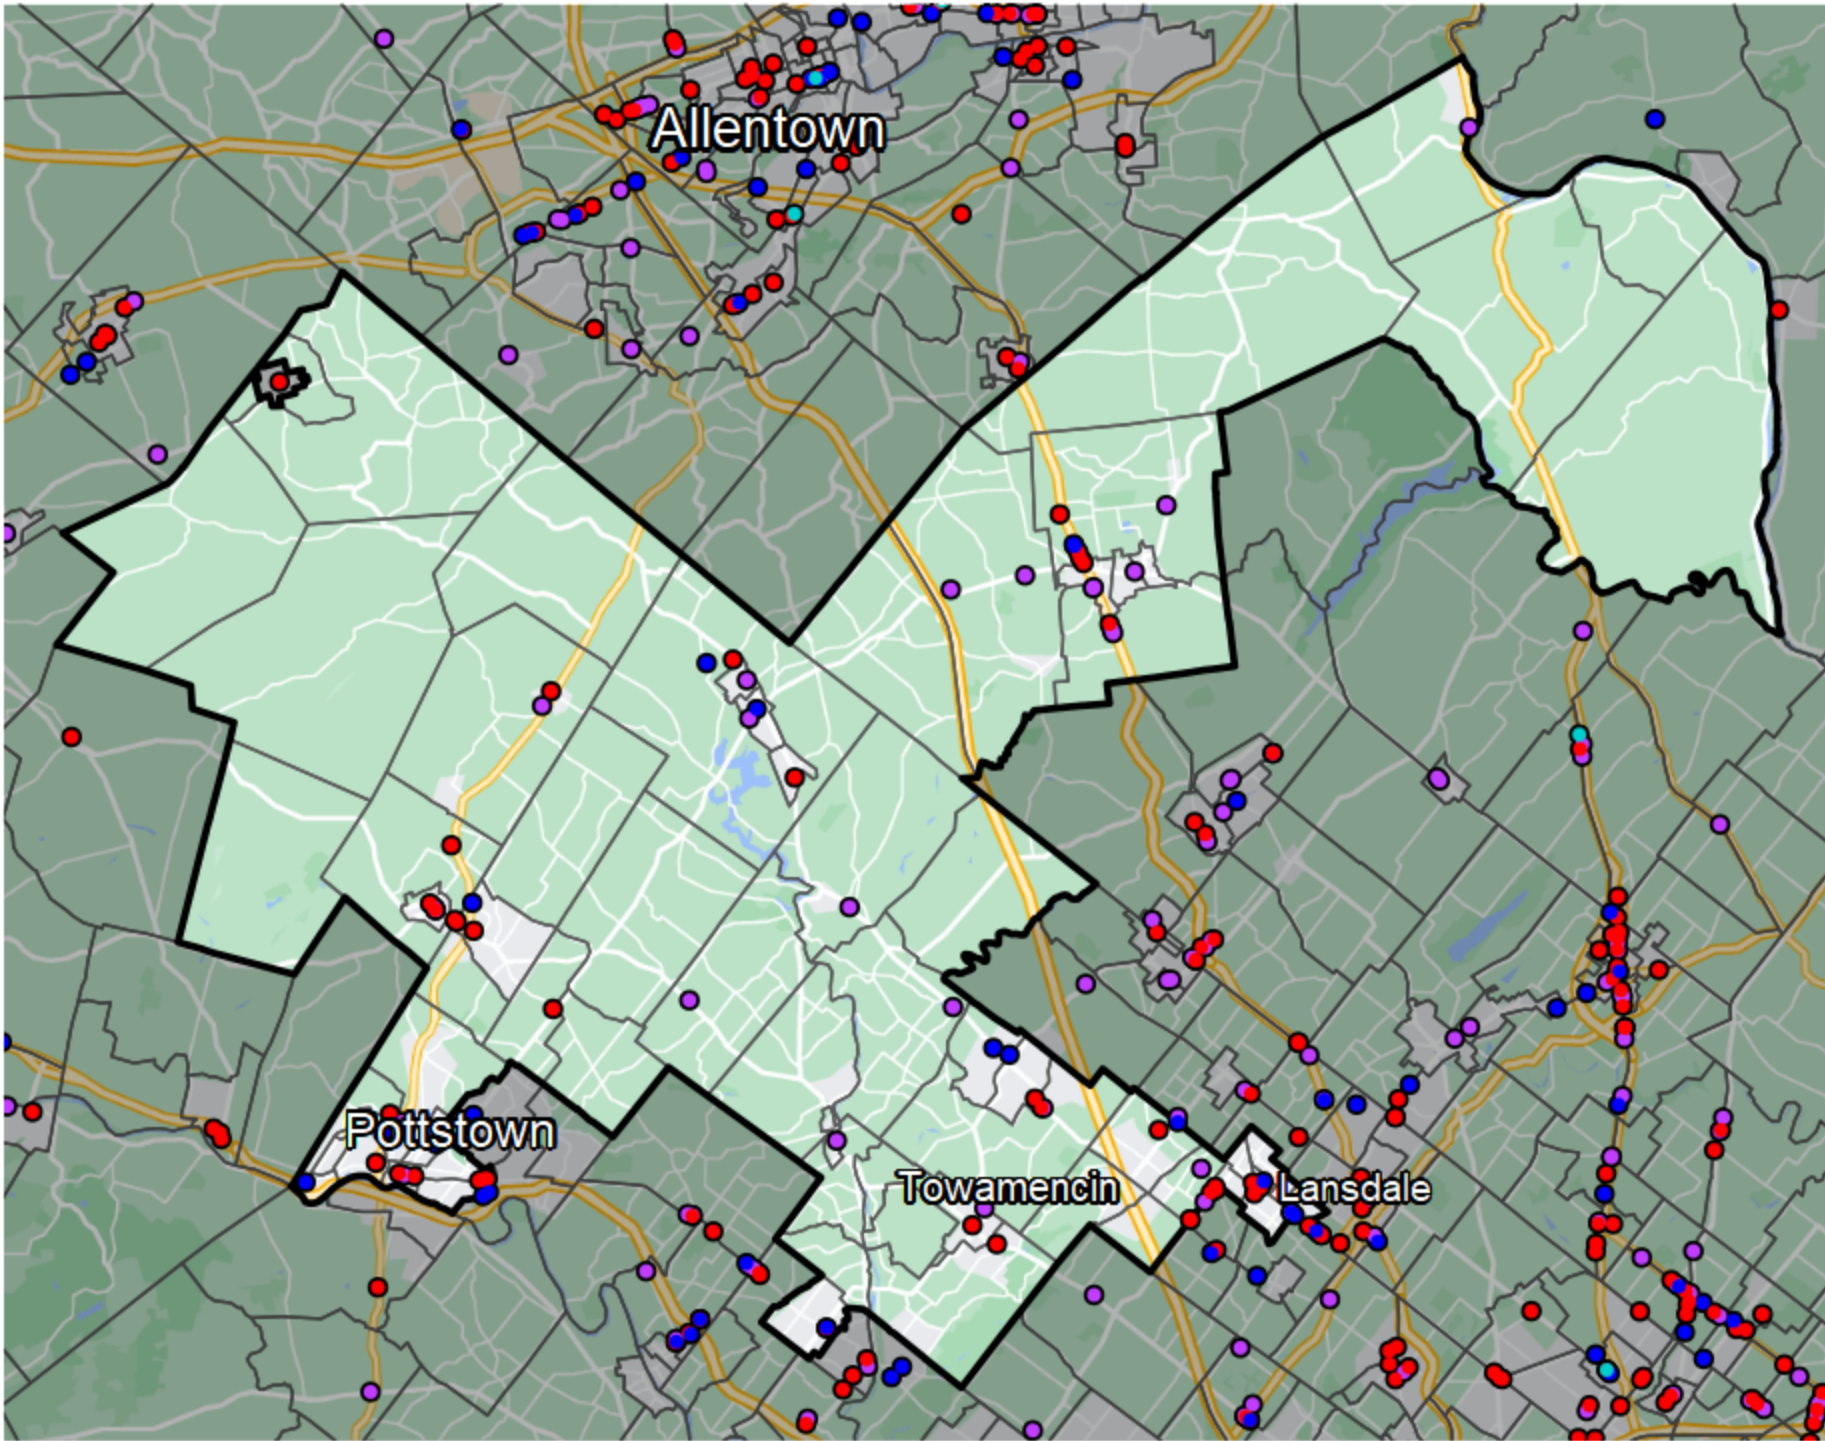

Pennsylvania - State Senate District 24

Banking Desert
No Branches within 10 Miles of Population Center

Financial Institutions

- Bank: 24
- Bank, Out-of-State: 35
- Credit Union: 15
- Credit Union, Out-of-State: 0

Sources: NCUA, FDIC, UW-Madison Population Lab, CDFI, US Census, Google Maps, CUNA