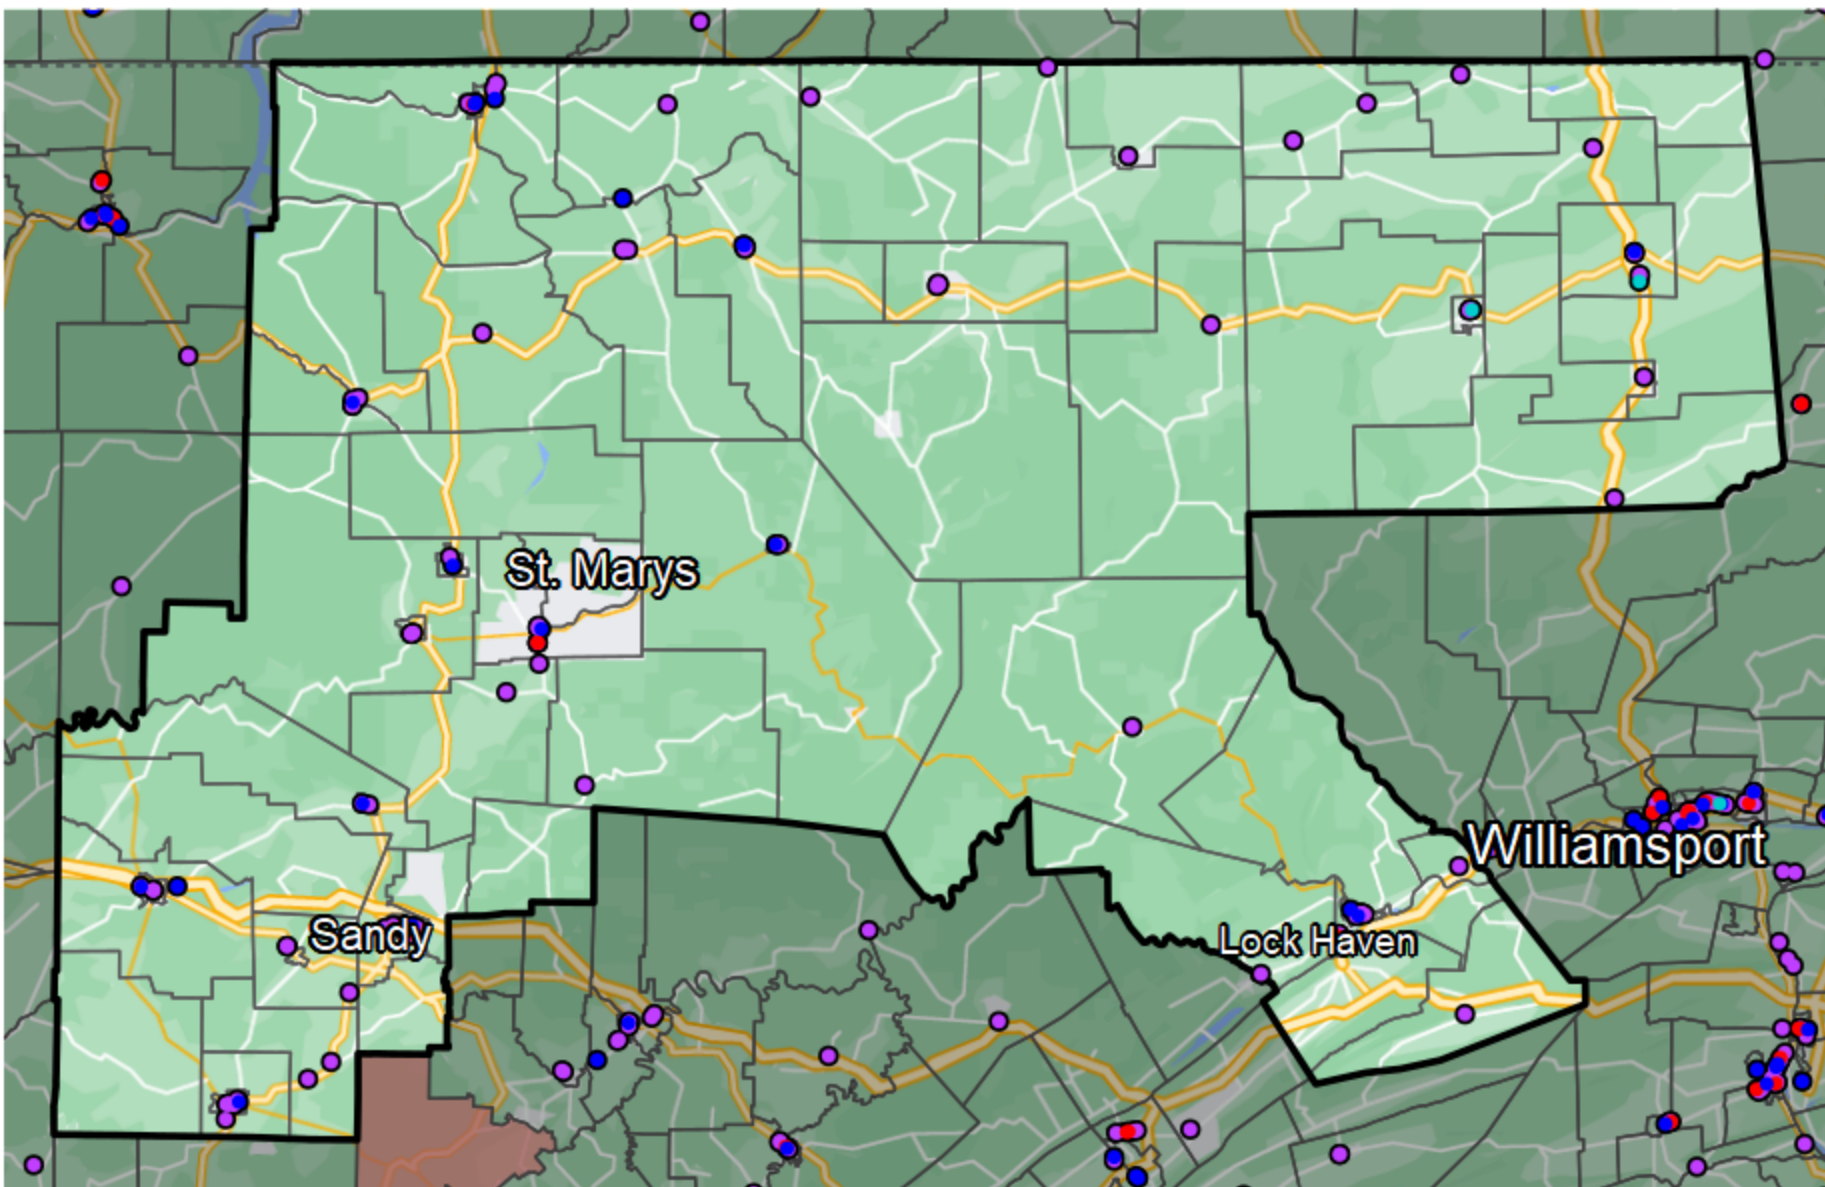

Pennsylvania - State Senate District 25

Sources: NCUA, FDIC, UW-Madison Population Lab, CDFI, US Census, Google Maps, CUNA