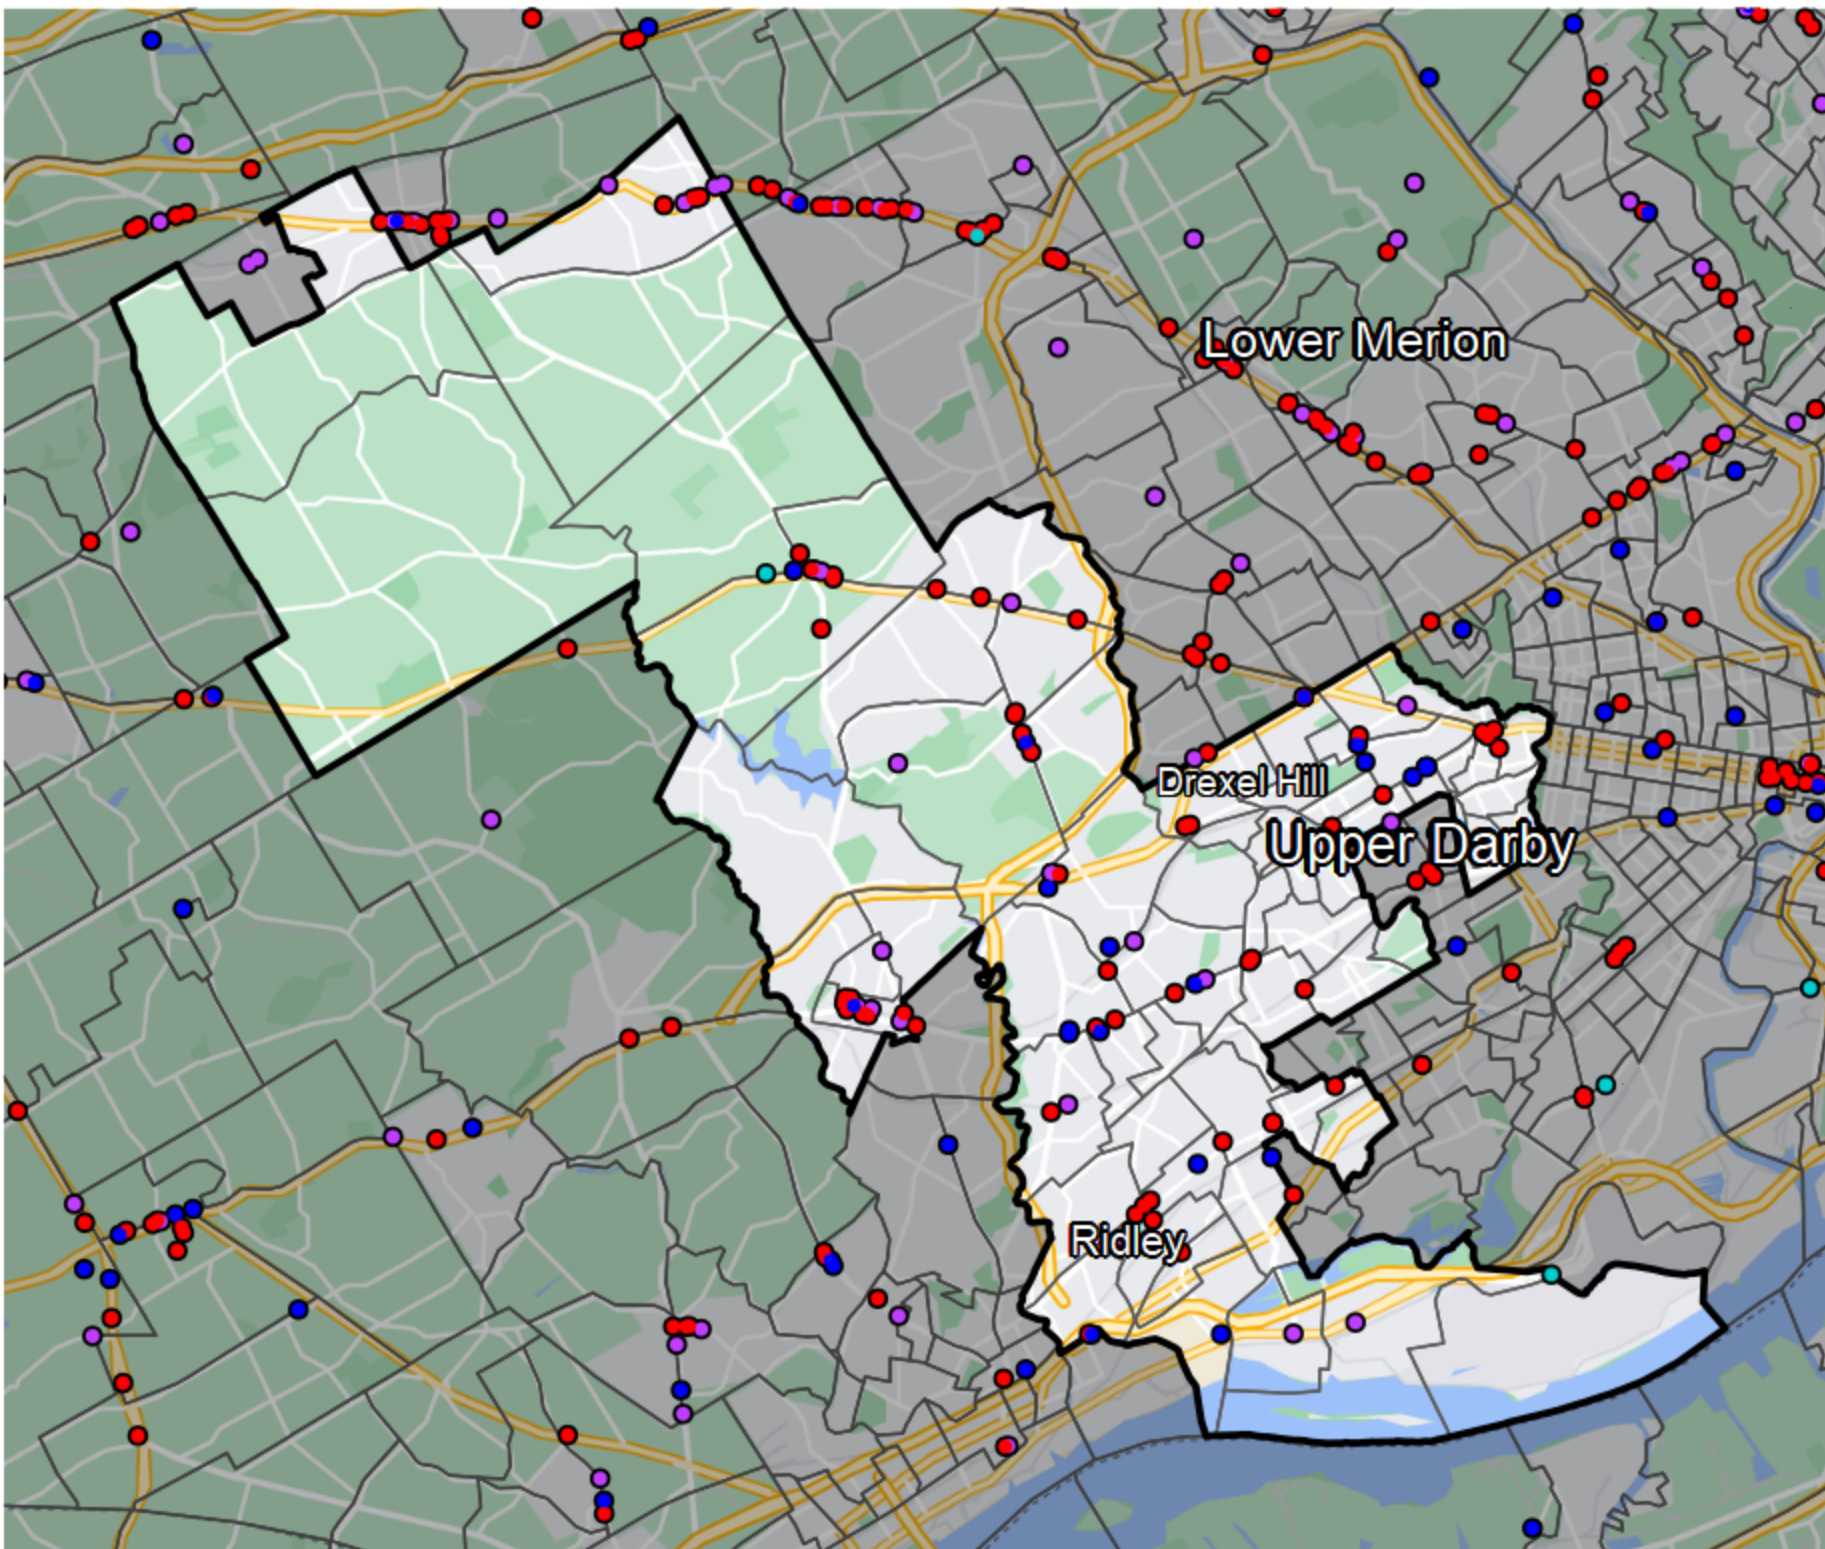

Pennsylvania - State Senate District 26

- Banking Desert**
- No Branches within 10 Miles of Population Center
- Financial Institutions**
- Bank: 21
 - Bank, Out-of-State: 55
 - Credit Union: 18
 - Credit Union, Out-of-State: 2

Sources: NCUA, FDIC, UW-Madison Population Lab, CDFI, US Census, Google Maps, CUNA