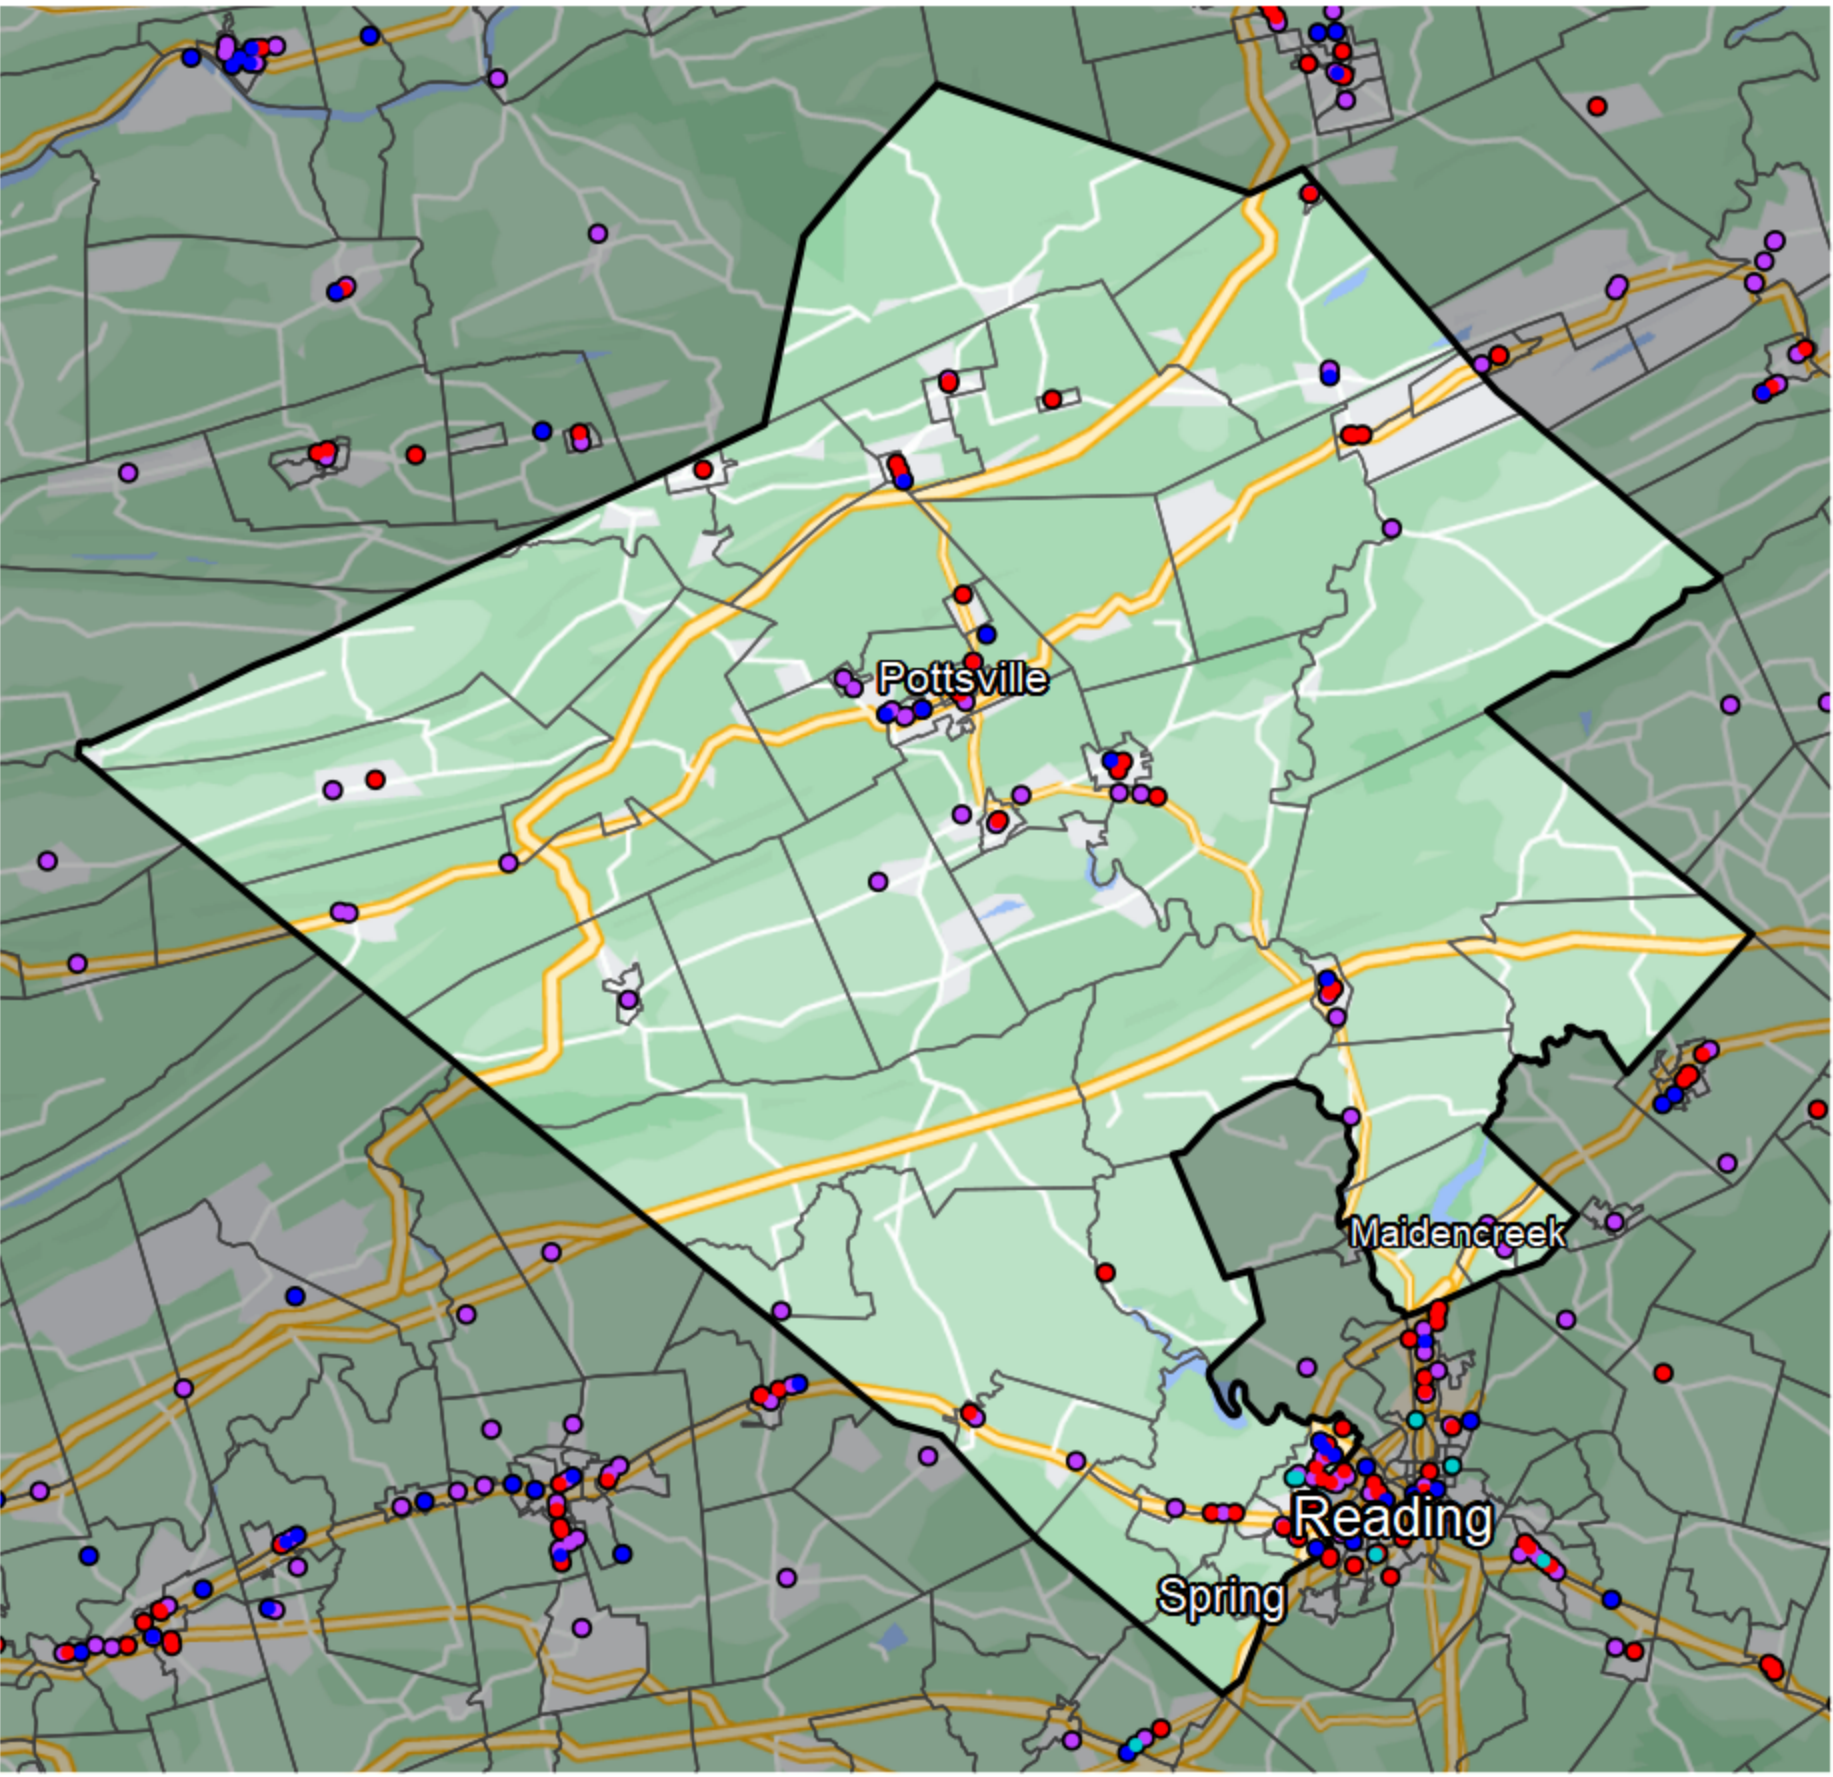

Pennsylvania - State Senate District 29

- Banking Desert**
- No Branches within 10 Miles of Population Center
- Financial Institutions**
- Bank: 41
 - Bank, Out-of-State: 37
 - Credit Union: 12
 - Credit Union, Out-of-State: 2

Sources: NCUA, FDIC, UW-Madison Population Lab, CDFI, US Census, Google Maps, CUNA