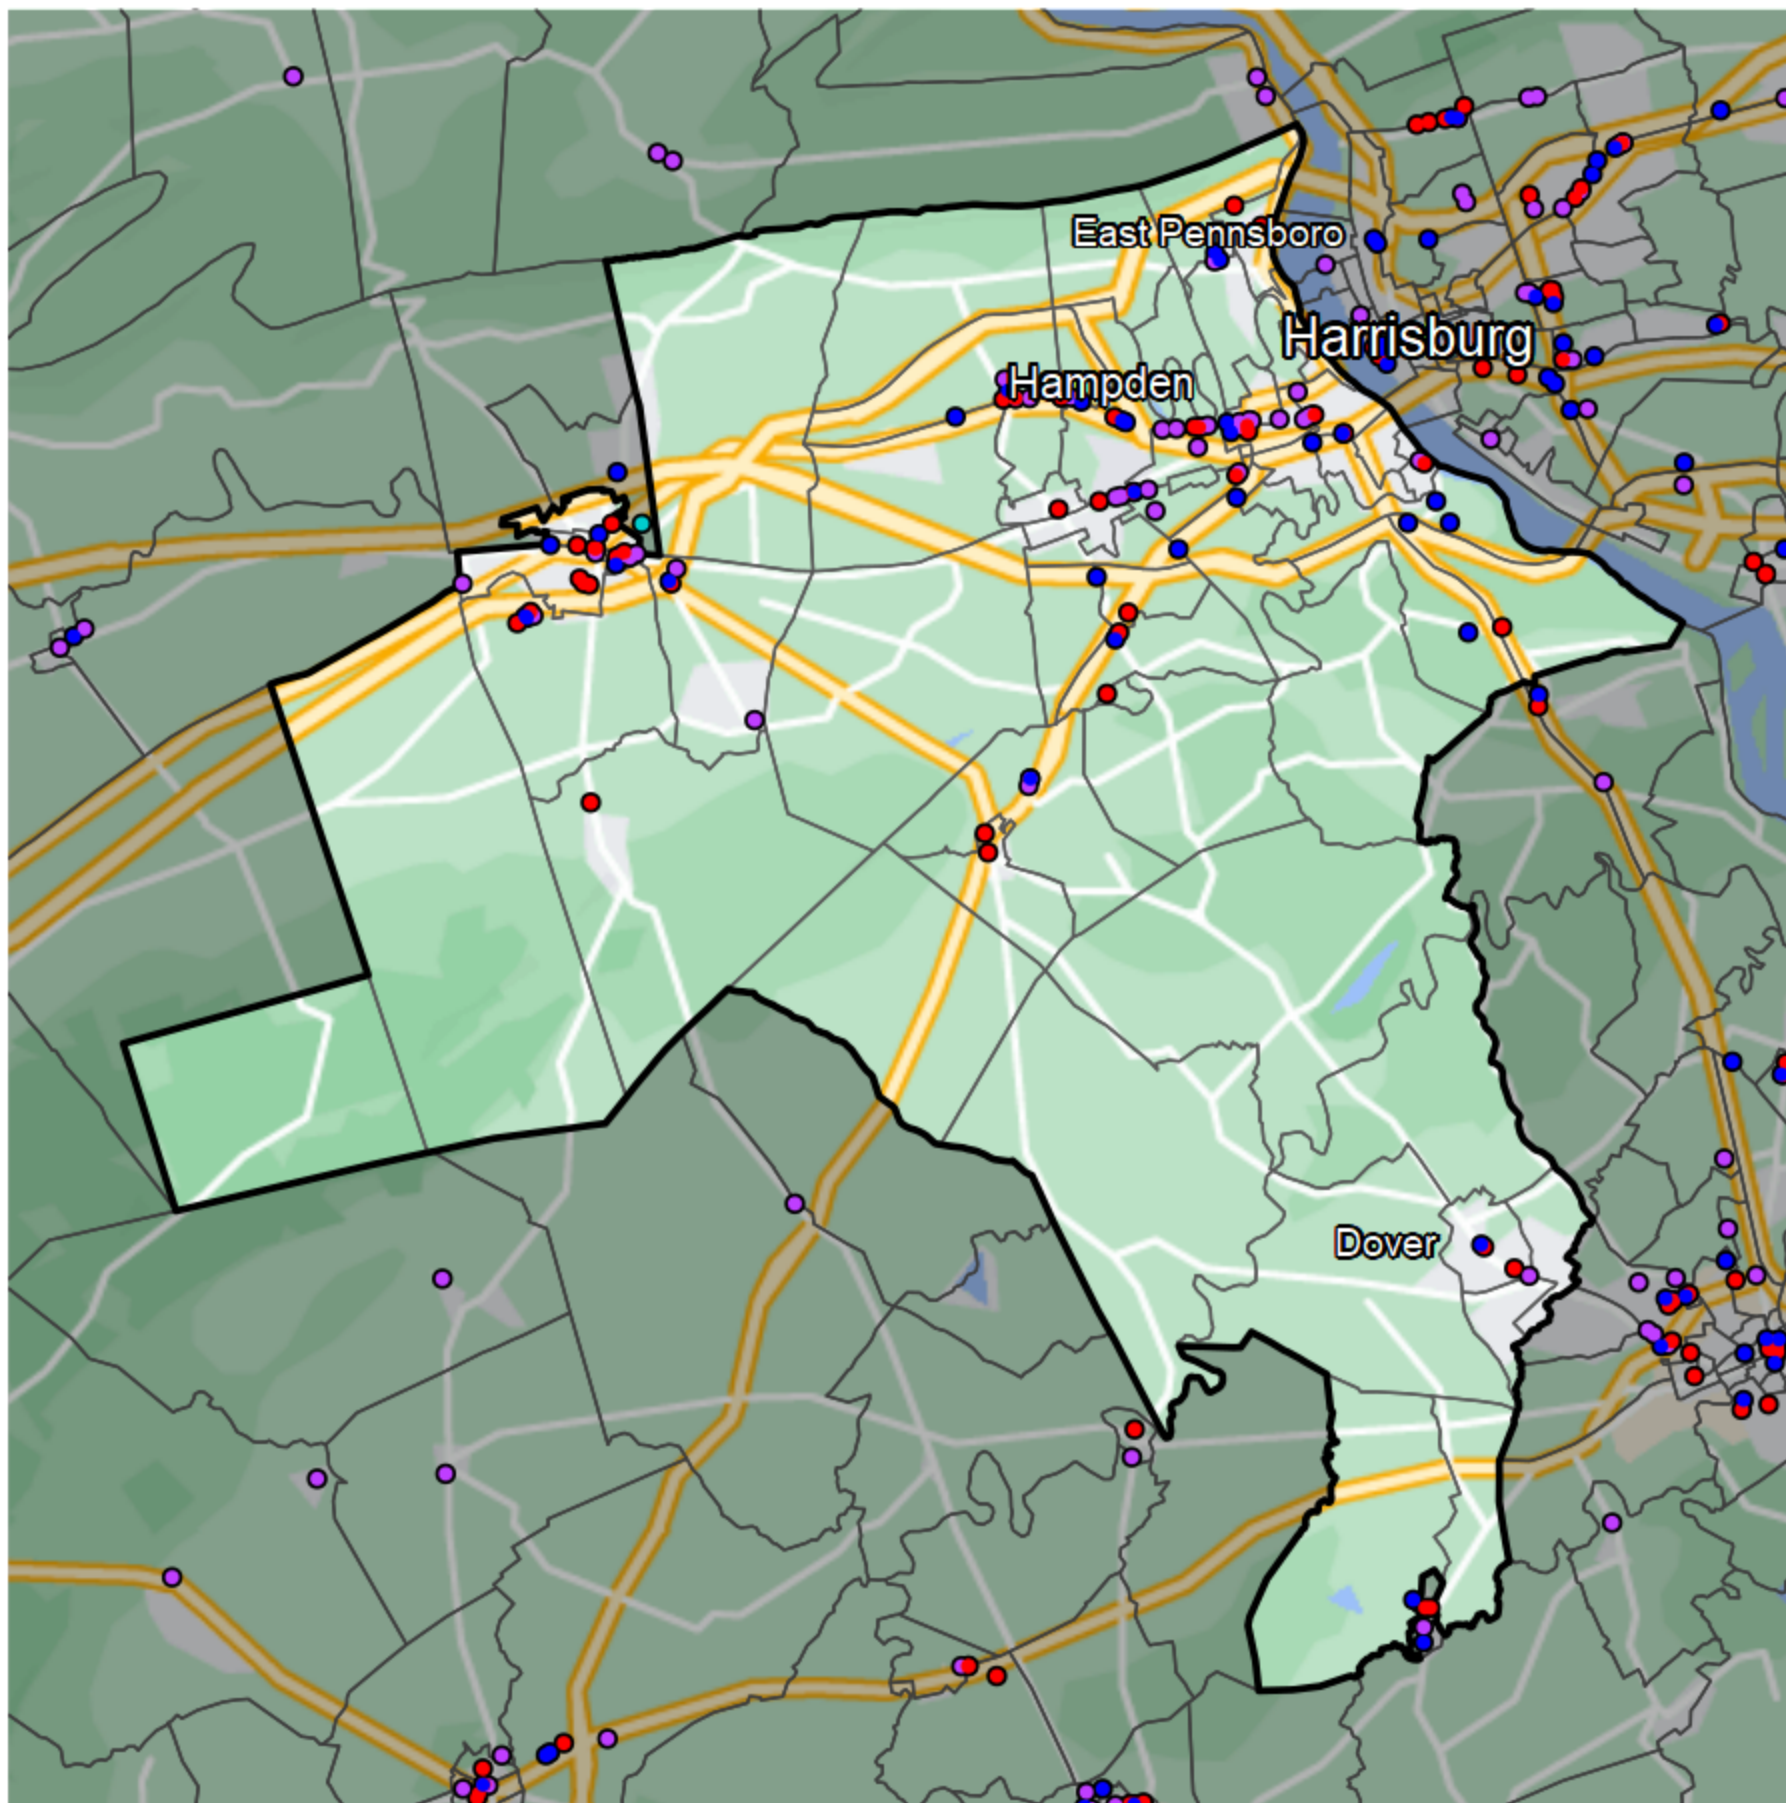

Pennsylvania - State Senate District 31

Banking Desert

■ No Branches within 10 Miles of Population Center

Financial Institutions

- Bank: 37
- Bank, Out-of-State: 41
- Credit Union: 29
- Credit Union, Out-of-State: 0