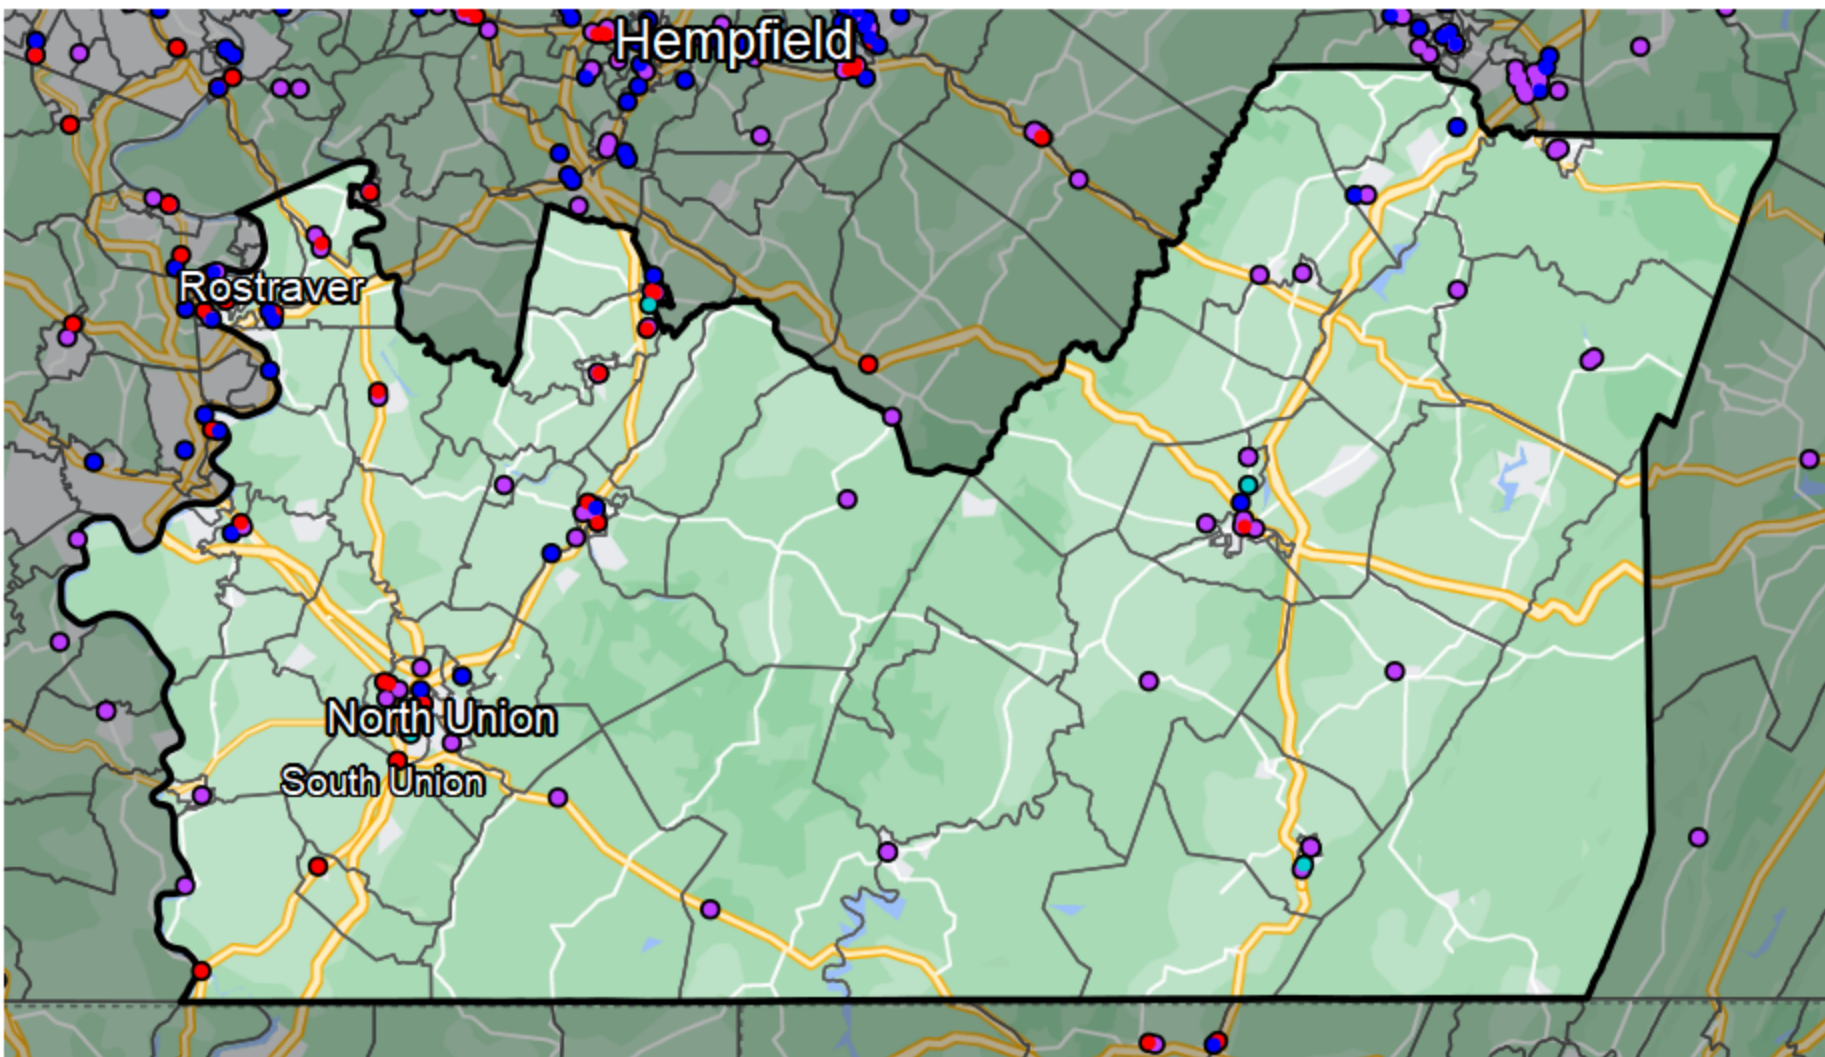

Pennsylvania - State Senate District 32

Banking Desert
No Branches within 10 Miles of Population Center

Financial Institutions

- Bank: 55
- Bank, Out-of-State: 23
- Credit Union: 15
- Credit Union, Out-of-State: 4

Sources: NCUA, FDIC, UW-Madison Population Lab, CDFI, US Census, Google Maps, CUNA