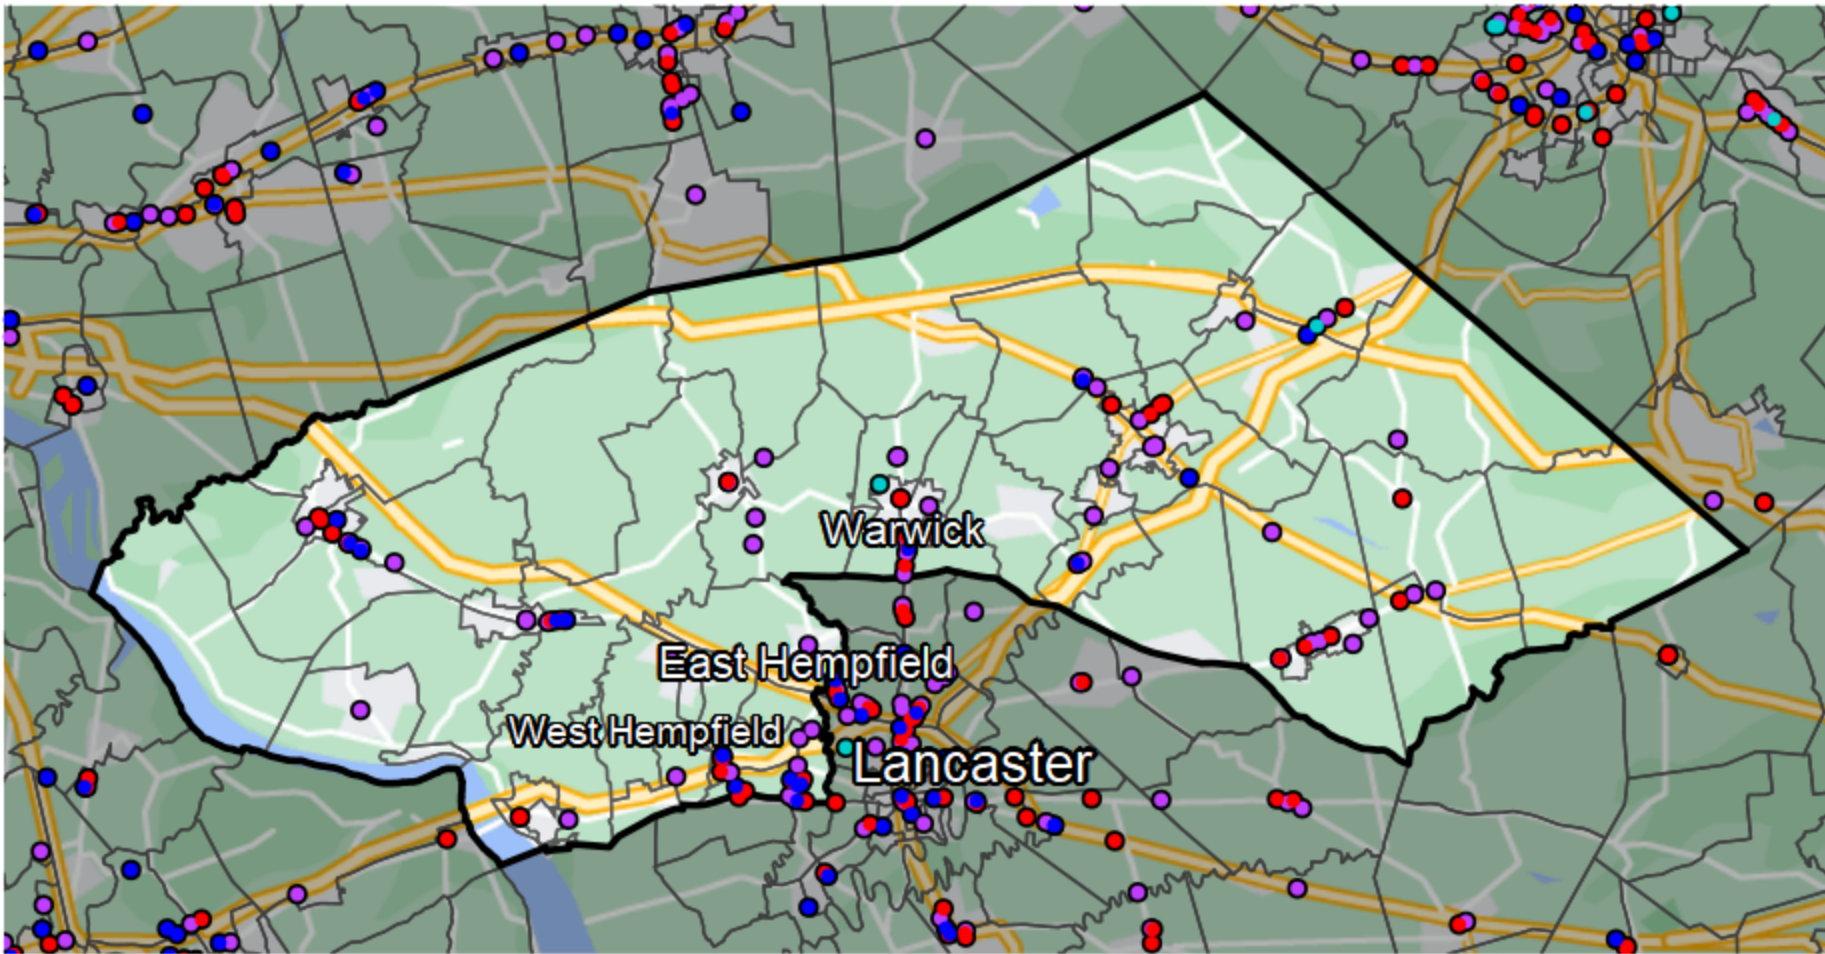

## Pennsylvania - State Senate District 36

### Banking Desert

No Branches within 10 Miles of Population Center

### Financial Institutions

- Bank: 53
- Bank, Out-of-State: 34
- Credit Union: 18
- Credit Union, Out-of-State: 2

Sources: NCUA, FDIC, UW-Madison Population Lab, CDFI, US Census, Google Maps, CUNA