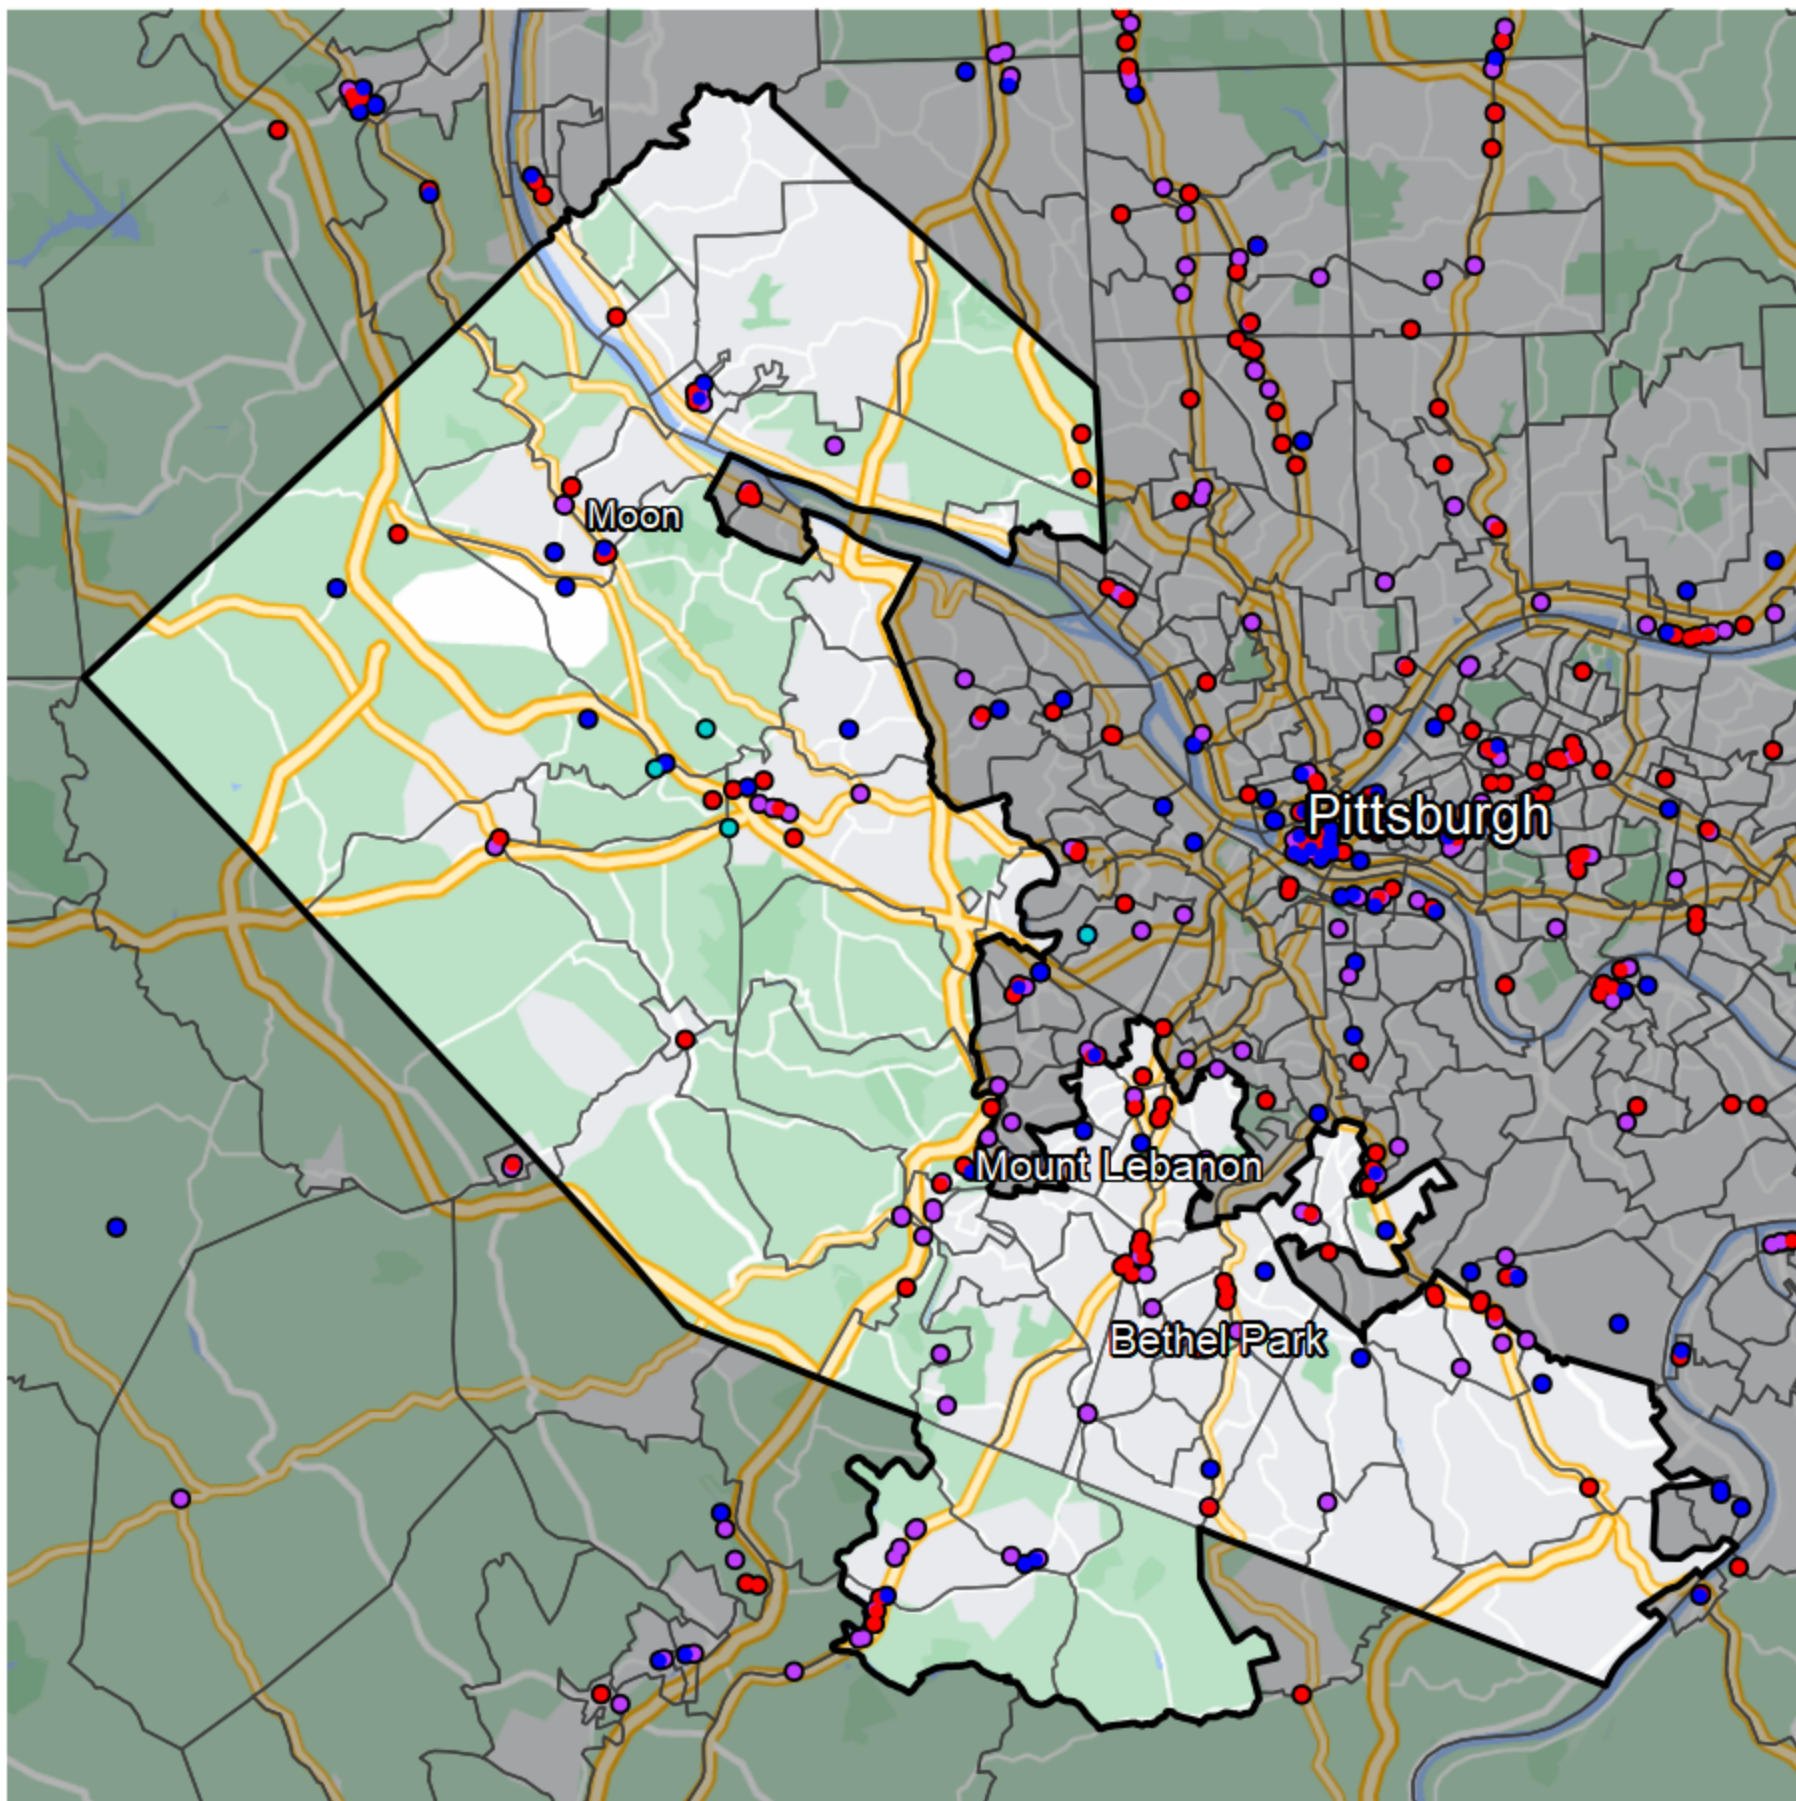

Pennsylvania - State Senate District 37

Banking Desert

■ No Branches within 10 Miles of Population Center

Financial Institutions

- Bank: 46
- Bank, Out-of-State: 54
- Credit Union: 20
- Credit Union, Out-of-State: 3