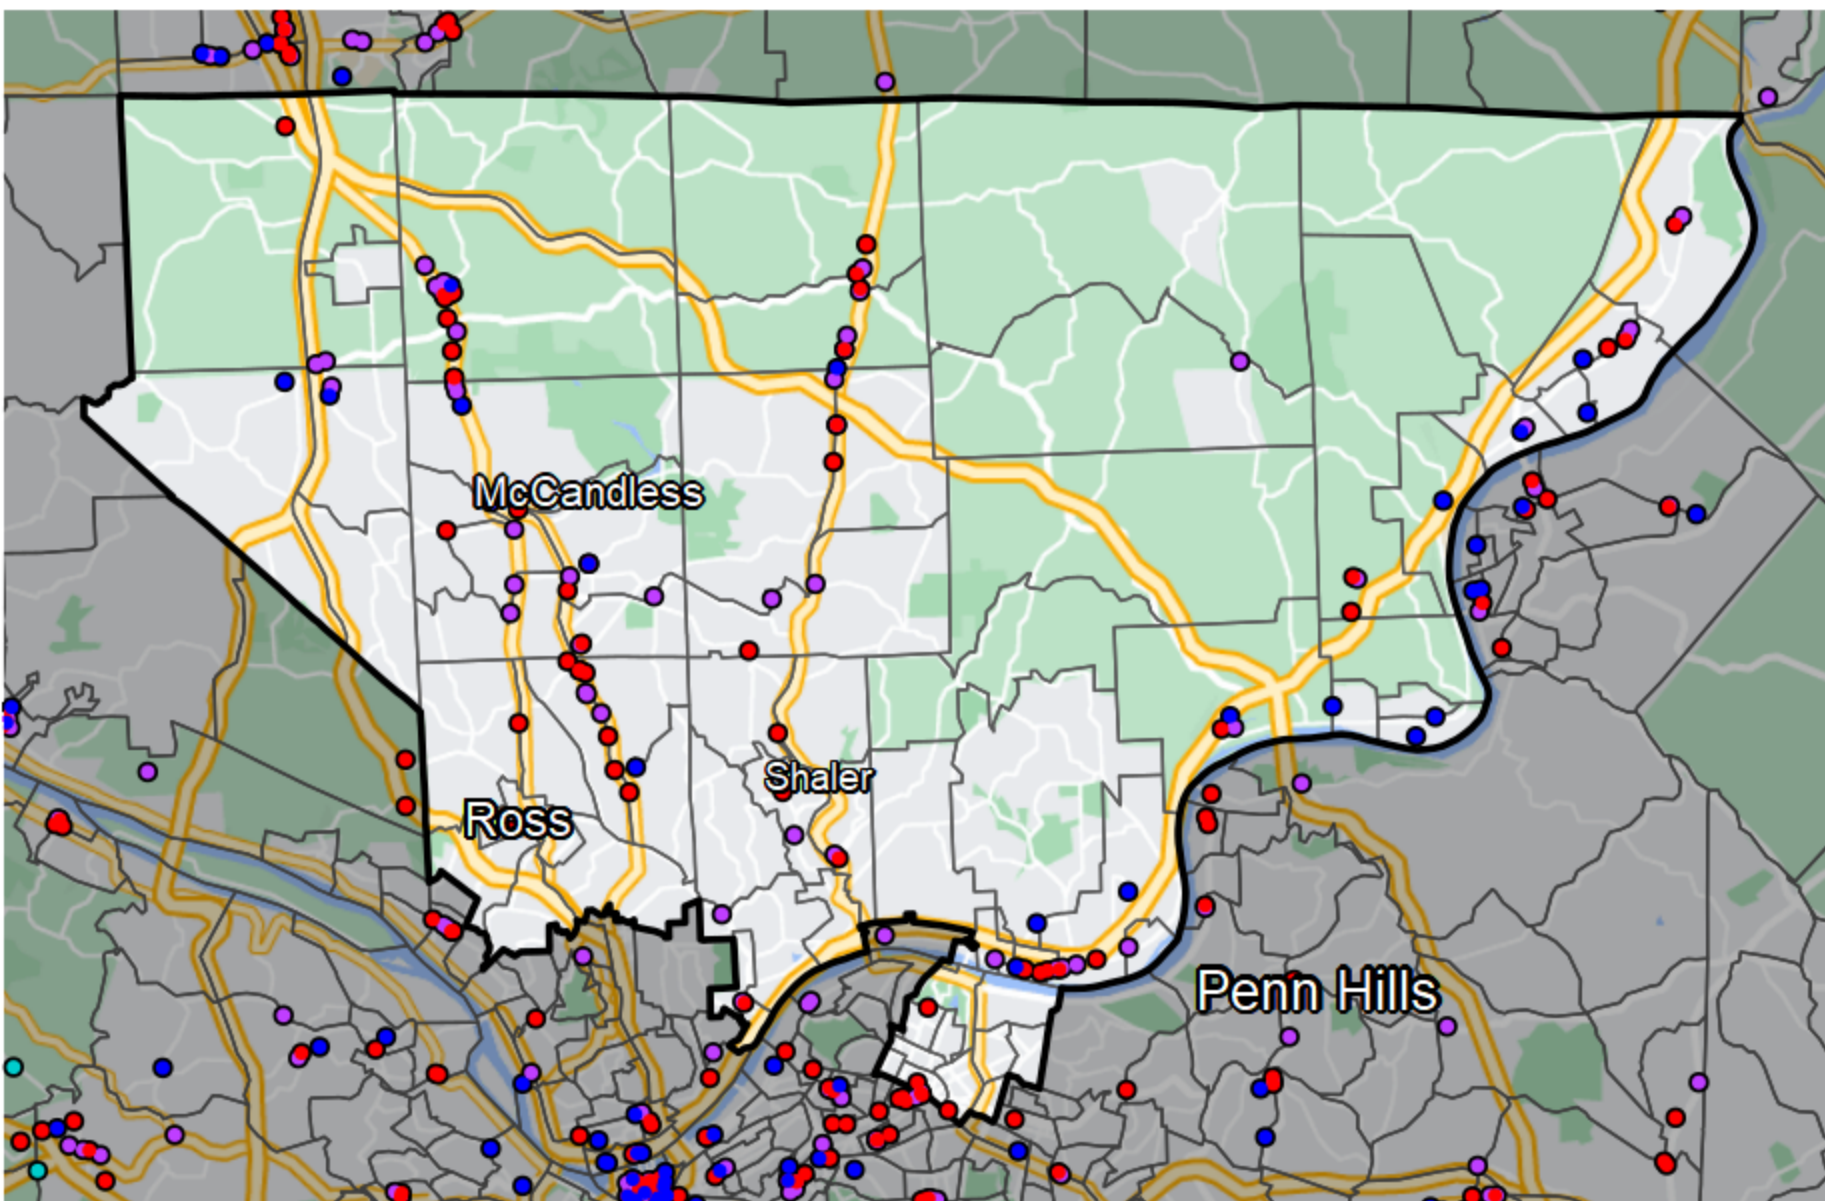

Pennsylvania - State Senate District 38

Banking Desert

No Branches within 10 Miles of Population Center

Financial Institutions

- Bank: 47
- Bank, Out-of-State: 50
- Credit Union: 18
- Credit Union, Out-of-State: 0